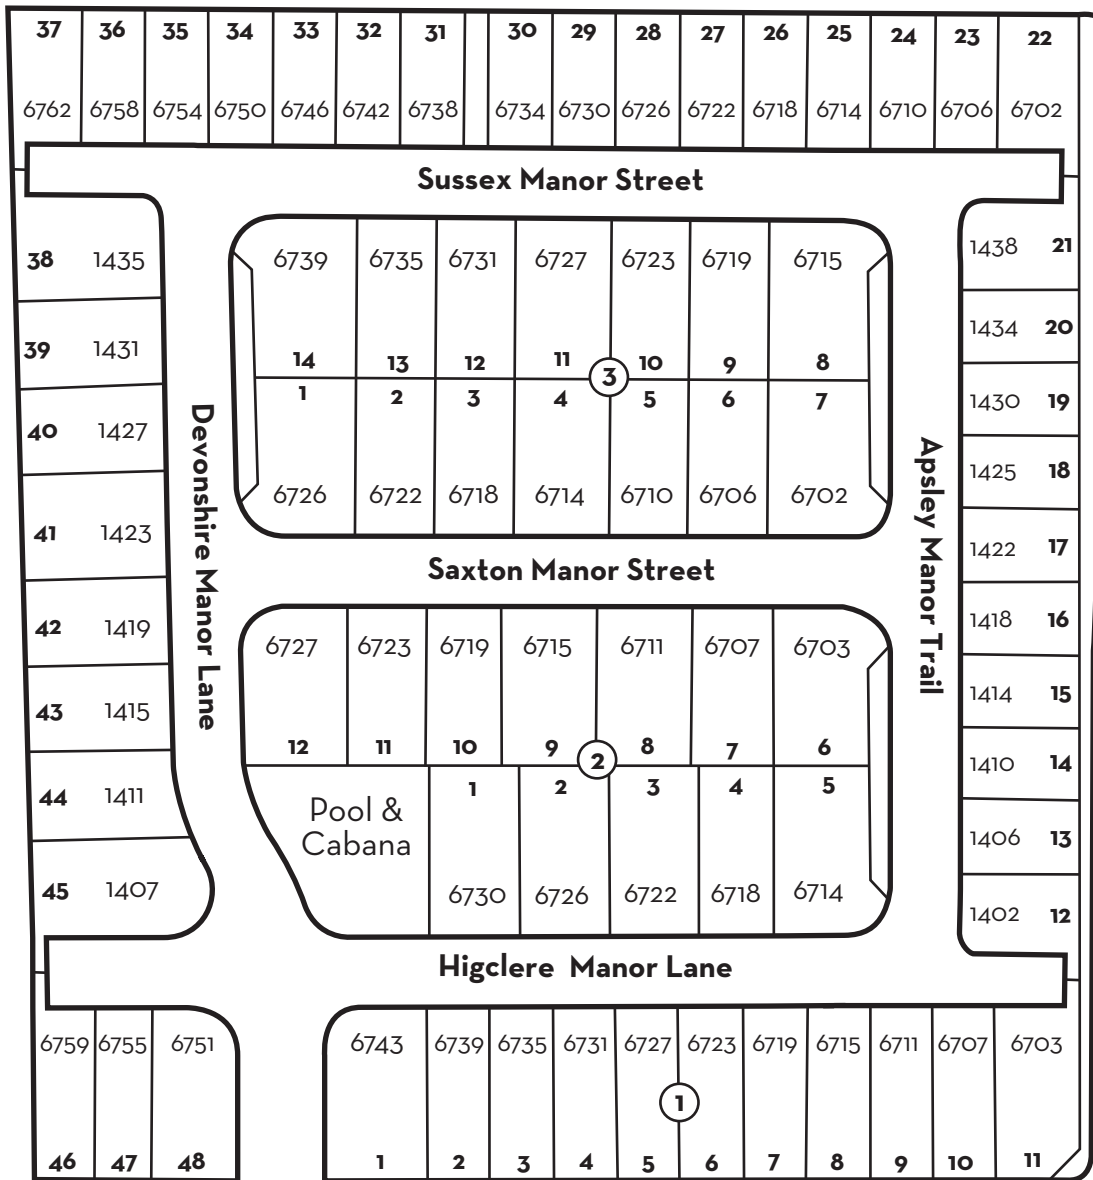

WESTVIEW MANOR

CENTRAL LIVING *by David Weekley Homes*

ShadyVilla Lane

Westview Drive