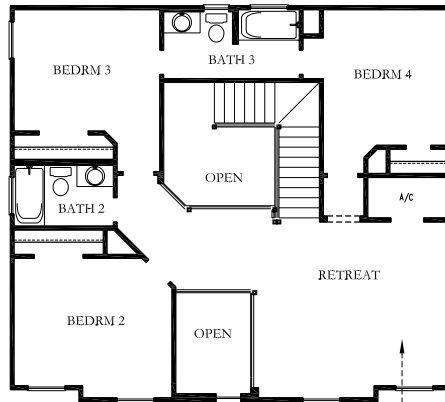

# FLOOR PLAN OPTIONS

## THE MERRIFIELD

OPTIONAL 3 CAR DETACHED GARAGE

3 CAR DETACHED GARAGE  
W/OPT. RETREAT

3 CAR DETACHED GARAGE  
W/OPT. RETREAT W/BATH

OPTIONAL DOUBLE FRONT PORCH  
ELEVATION "A" ONLY

SECOND FLOOR

OPTIONAL BEDROOM 5/BATH 4 AT  
RETREAT

3 CAR DETACHED GARAGE  
W/OPT. RETREAT W/BATH/KITCHEN

OPTIONAL GARAGE RETREAT  
WITH BATH

OPTIONAL GARAGE RETREAT  
WITH BATH/KITCHEN

OPTIONAL STUDY

OPTIONAL 2 CAR DETACHED GARAGE

OPTIONAL GARAGE RETREAT

2/17/2012  
7049o2\_Opt0