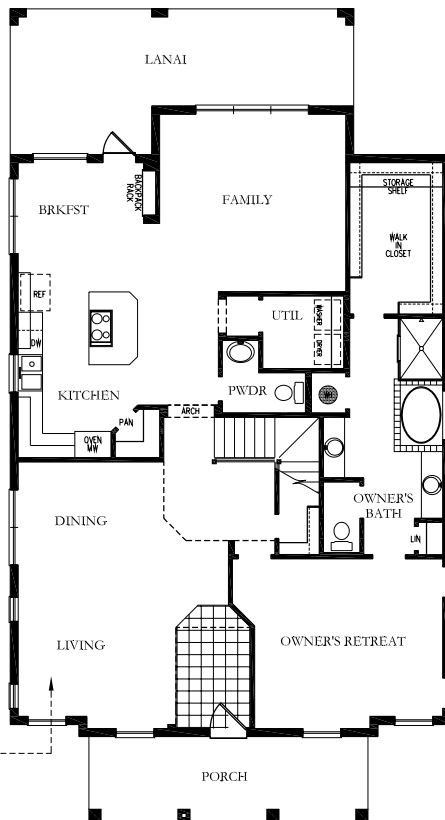

# FLOOR PLAN OPTIONS

## THE MERRIFIELD

OPTIONAL 3 CAR DETACHED GARAGE

3 CAR DETACHED GARAGE  
W/OPT. RETREAT

3 CAR DETACHED GARAGE  
W/OPT. RETREAT W/BATH

OPTIONAL DOUBLE FRONT PORCH  
ELEVATION "A" ONLY

SECOND FLOOR

OPTIONAL BEDROOM 5/BATH 4 AT  
RETREAT

3 CAR DETACHED GARAGE  
W/OPT. RETREAT W/BATH/KITCHEN

OPTIONAL GARAGE RETREAT  
WITH BATH

OPTIONAL GARAGE RETREAT  
WITH BATH/KITCHEN

OPTIONAL STUDY

OPTIONAL 2 CAR DETACHED GARAGE

OPTIONAL GARAGE RETREAT

2/17/2012  
7049o2\_Opt0