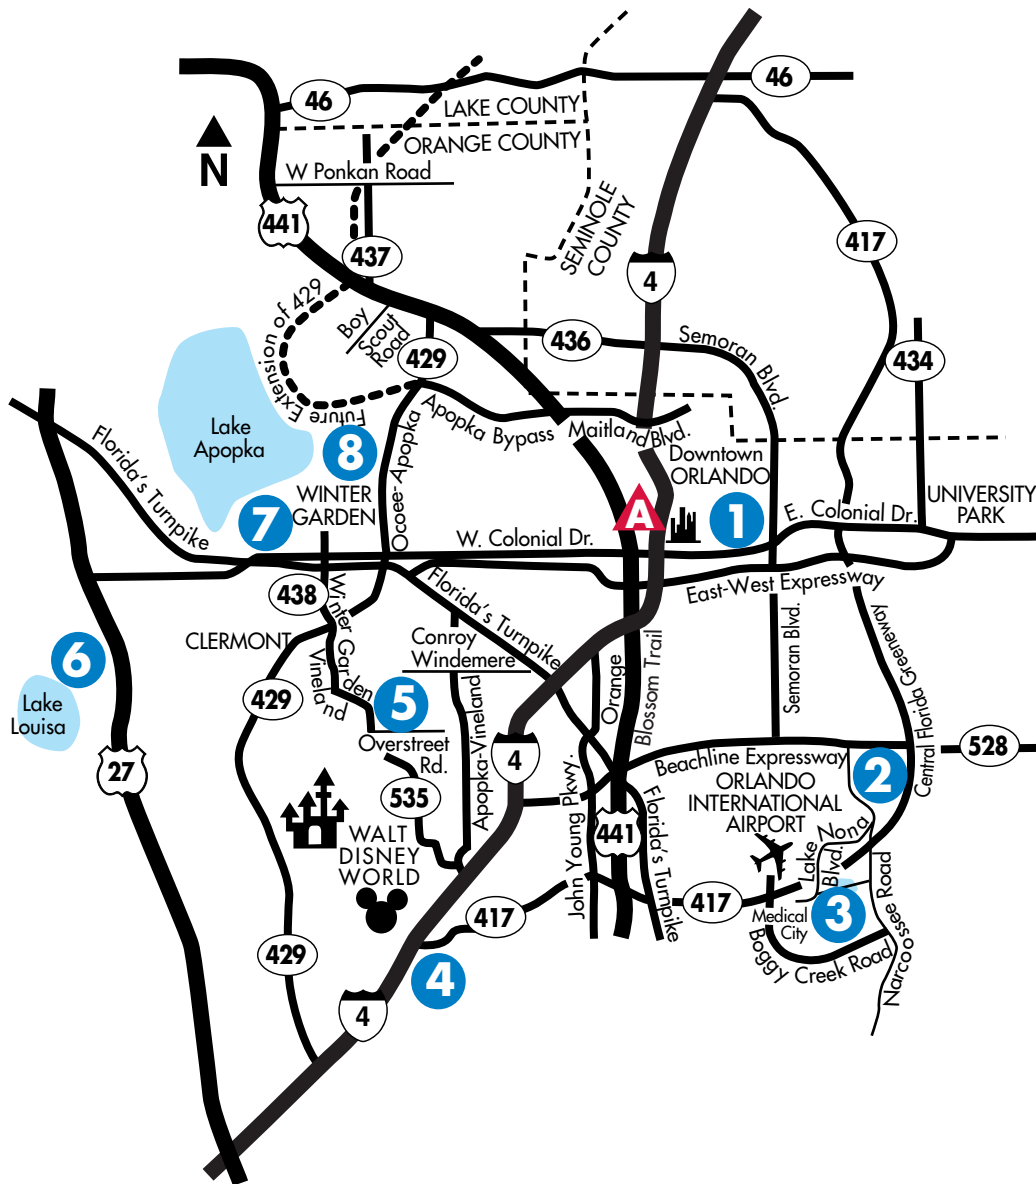

VISIT US IN ALL OUR FINE NEIGHBORHOODS

ORLANDO

- 1. Baldwin Park**
City Homes Homes
 From the \$330s
 407-865-8281
Custom Classics Distinctive Residences
 From the 1 Million +
 407-865-8281
 - 2. Randal Park**
 Park homes from the \$280s
 Manor homes from the \$340s
 407-865-8297
 - 3. Laureate Park at Lake Nona**
 Garden homes from the \$250s
 Cottage homes from the \$280s
 Village homes from the \$350s
 407-865-8296
 Manor homes from the \$420s
 407-865-8298
 - 4. Spring Lake at Celebration**
 Townhomes from the \$270s
 Bungalows from the \$350s
 Gardens from the \$400s
 Villas Coming Soon!
 866-994-3639
 - 5. Casa del Lago**
Custom Classics
Distinctive Residences
 From the \$480s
 866-994-3639
 - 6. Nottingham at Legends**
 Close Out
 From the \$330s
 407-865-8283
 - 7. Oakland Park**
 Cottage homes from the \$280s
 Village homes from the \$340s
 407-865-8295
 - 8. Westyn Bay**
 From the \$280s
 407-865-8288
- A. Central Living Homes**
/College Park, Winter Park
& Delaney Park
 From the \$300s
 866-994-3639

DavidWeekleyHomes.com

Models Open Daily
Monday - Saturday 10-6PM
Sunday 12-6PM