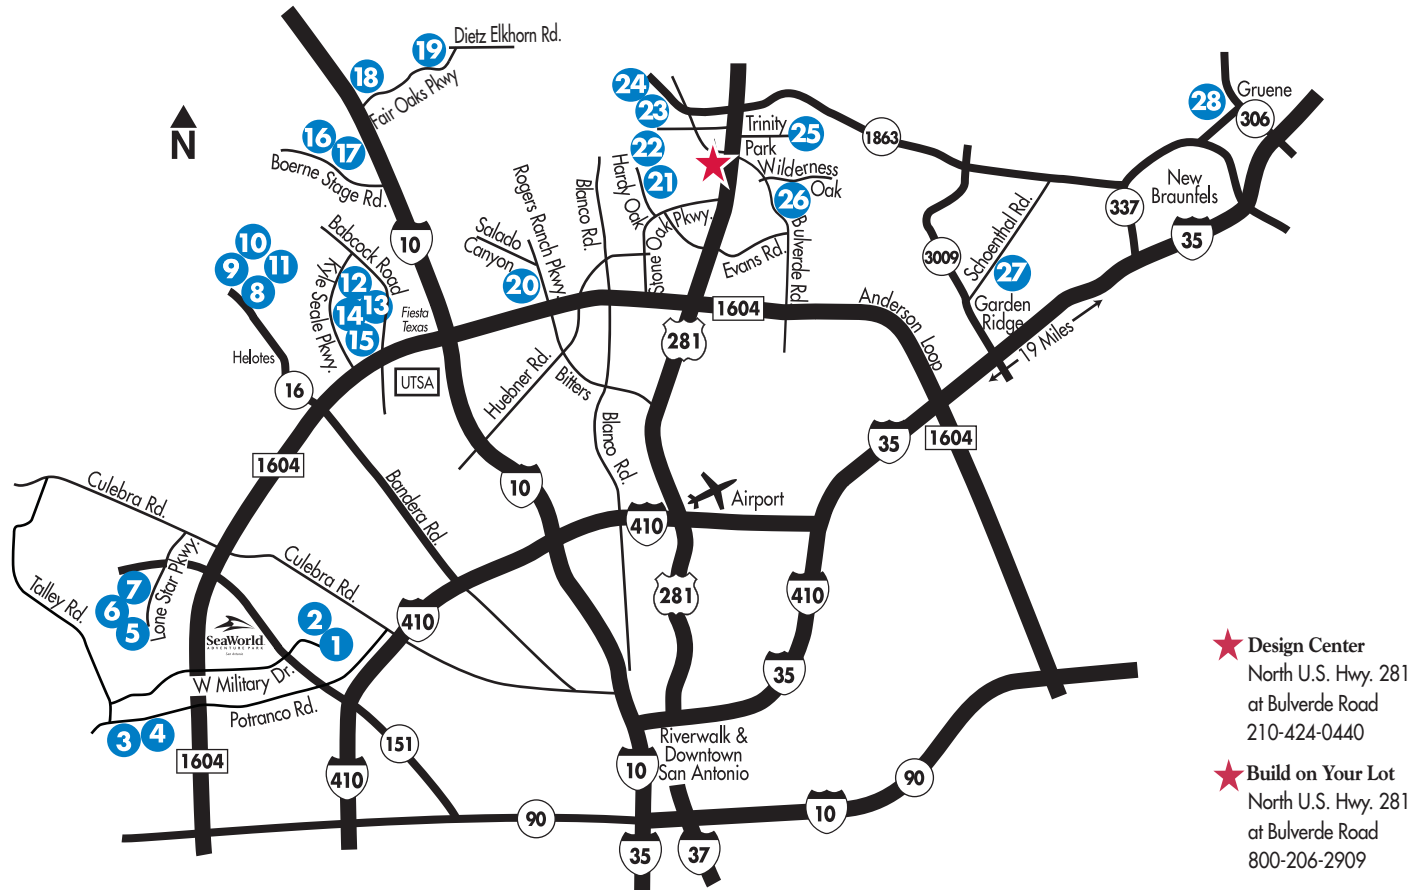

VISIT US IN ALL OUR FINE NEIGHBORHOODS

SAN ANTONIO

- ★ Design Center
  North U.S. Hwy. 281
  at Bulverde Road
  210-424-0440
- ★ Build on Your Lot
  North U.S. Hwy. 281
  at Bulverde Road
  800-206-2909

1. Estonia 55' Homesites

Imagination Collection
From the $170s
210-424-1877

2. Estonia 65' Homesites

Imagination Collection
From the $200s
210-424-1877

3. Weston Oaks 55' Homesites

From the $170s
210-424-0072

4. Weston Oaks 60' Homesites

From the $200s
210-424-0072

5. The Preserve at Alamo Ranch

70' Homesites
From the $280s
210-424-1871

6. The Preserve at Alamo Ranch

55' Homesites
From the $200s
210-424-1871

7. Arroyo Crossing at Alamo Ranch

From the $190s
210-424-1871

8. Triana 55' Homesites

From the $230s
210-538-9572

9. Triana 65' Homesites

From the $300s
210-538-9572

10. Triana 80' Homesites

From the $380s
210-538-9572

11. Triana 110' Homesites

Coming Soon
210-538-9572

12. The Ridge at Sonoma Verde

50' Homesites
From the $240s
210-424-1853

13. The Ridge at Sonoma Verde

60' Homesites
From the $270s
210-424-1853

14. The Ridge at Sonoma Verde

80' Homesites
From the $350s
210-424-1853

15. The Ridge at Sonoma Verde

110' Homesites
From the $470s
210-424-1853

16. The Bluffs at Two Creeks

From the $280s
210-424-1873

17. The Park at Two Creeks

Imagination Collection
From the $210s
210-424-1873

18. Front Gate

Coming Soon
877-933-5339

19. The Fountains at Fair Oaks

From the $400s
877-933-5339

20. Rogers Ranch

From the $350s
210-424-1870

21. Terra Bella Premiere Collection

From the $300s
210-424-1874

22. Terra Bella Executive Collection

From the $310s
210-424-1874

23. Kinder Ranch 55' Homesites

From the $230s
830-980-6280

24. Prospect Creek at Kinder Ranch

From the $380s
830-980-6280

25. Villages of Trinity Oaks

From the $180s
210-424-1876

26. The Colony at Indian Springs

From the $230s
210-538-9573

27. Rockwall Ranch

From the $350s
210-424-0070

28. Texas Country Estates

From the $290s
210-424-1878

DavidWeekleyHomes.com

Models Open Daily

Monday - Saturday 10 a.m. - 7 p.m. and Sunday Noon - 7 p.m.

Design Center Open Daily

Monday - Saturday 9 a.m. - 6 p.m and Sunday Noon - 6 p.m.