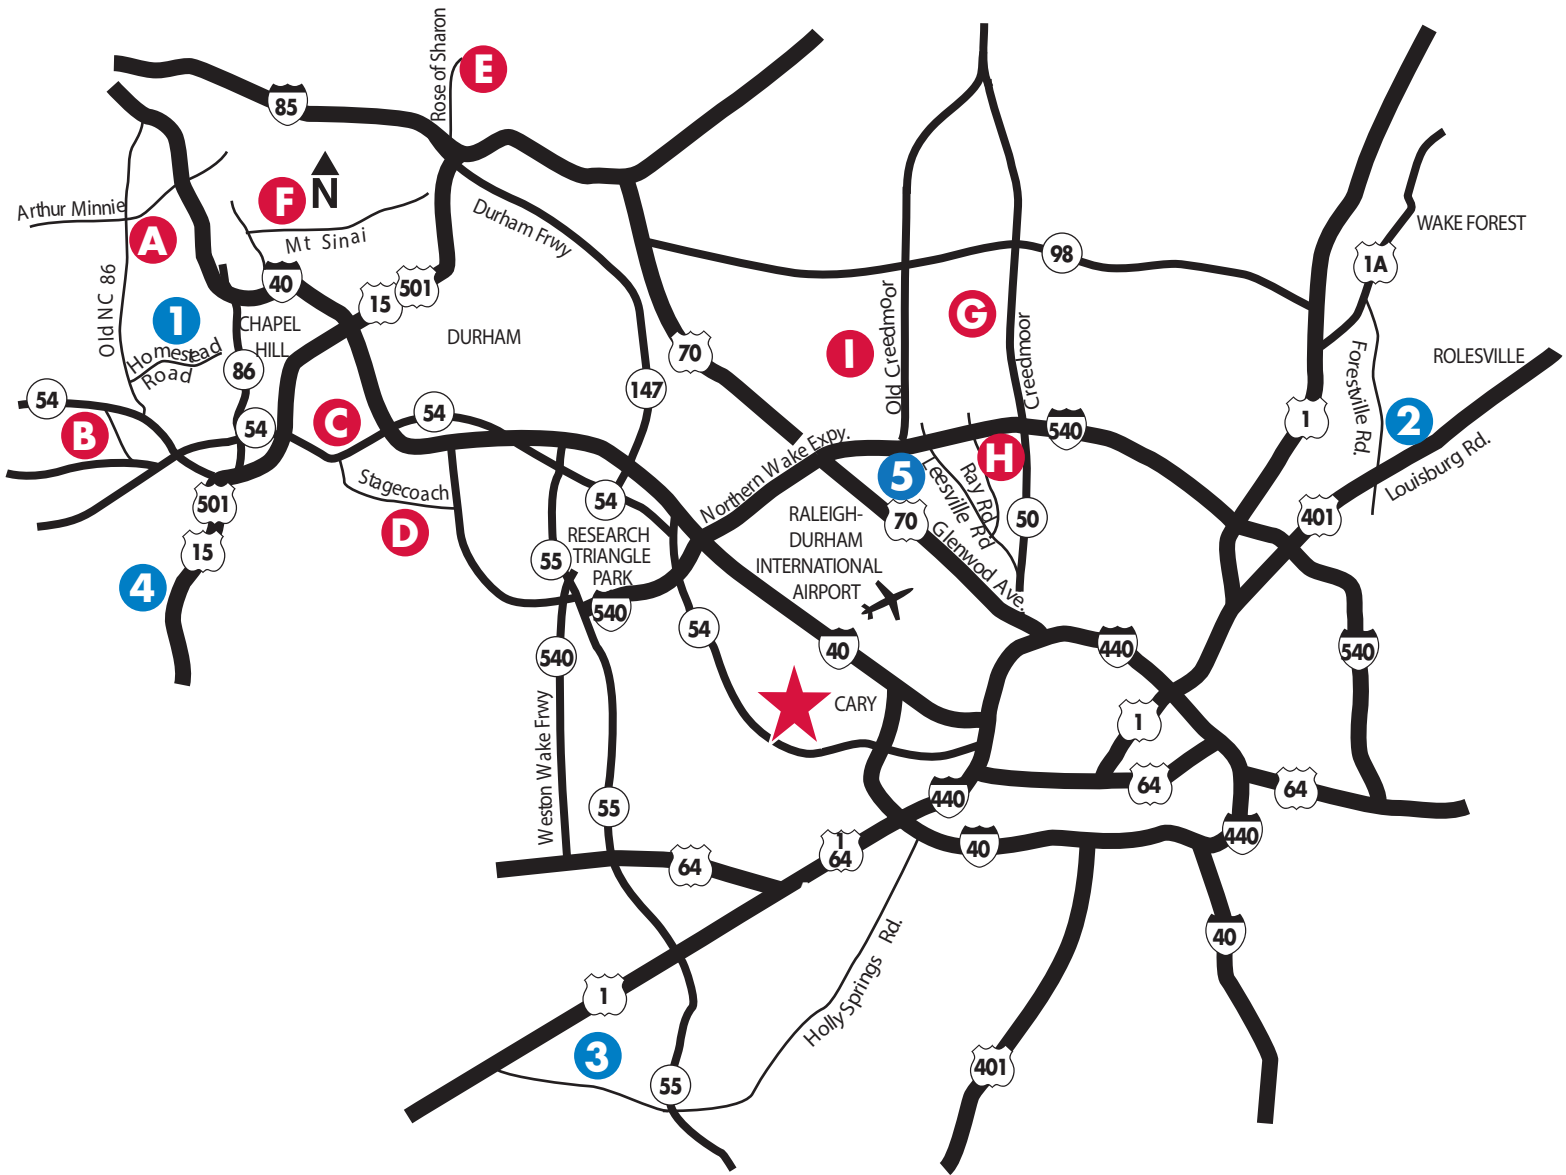

VISIT US IN ALL OUR FINE NEIGHBORHOODS

RALEIGH

1. Winmore Townhomes

From the $250s
919-659-1562

2. Drayton Reserve

From the $298s
919-659-1564

3. 12 Oaks

From the $280s
919-659-1561

4. Briar Chapel

From the $300s
919-659-1563

5. Old Oak Commons

From the $400s

★ Design Center

15401 Weston Parkway
Suite 175
Cary, NC 27513
919-659-1500

**Build On Your Lot
Triangle Area**

West

From the $200s

East

From the $200s

**Custom Classics
By David Weekley Homes**

Chapel Hill/Durham Area

- **A Westhampton**
- **B Meadowmont**
- **C Keeneland Manor**
- **D** 919-659-1565
- **E Croasdaile Farm**
- **F Dunhill**

Raleigh/North Raleigh Area

- **G MacTavish**
- **H Wyndcroft**
- 919-659-1564
- **I Mt. Vernon Crossing**

DavidWeekleyHomes.com

Most Models Open Daily

Monday - Saturday 10 a.m. - 6 p.m.

Sunday 12 p.m. - 6 p.m.

Prices, plans, dimensions, features, specifications, materials, and availability of homes or communities are subject to change without notice or obligation. Copyright © 2013 David Weekley Homes - All Rights Reserved.

04/03/13