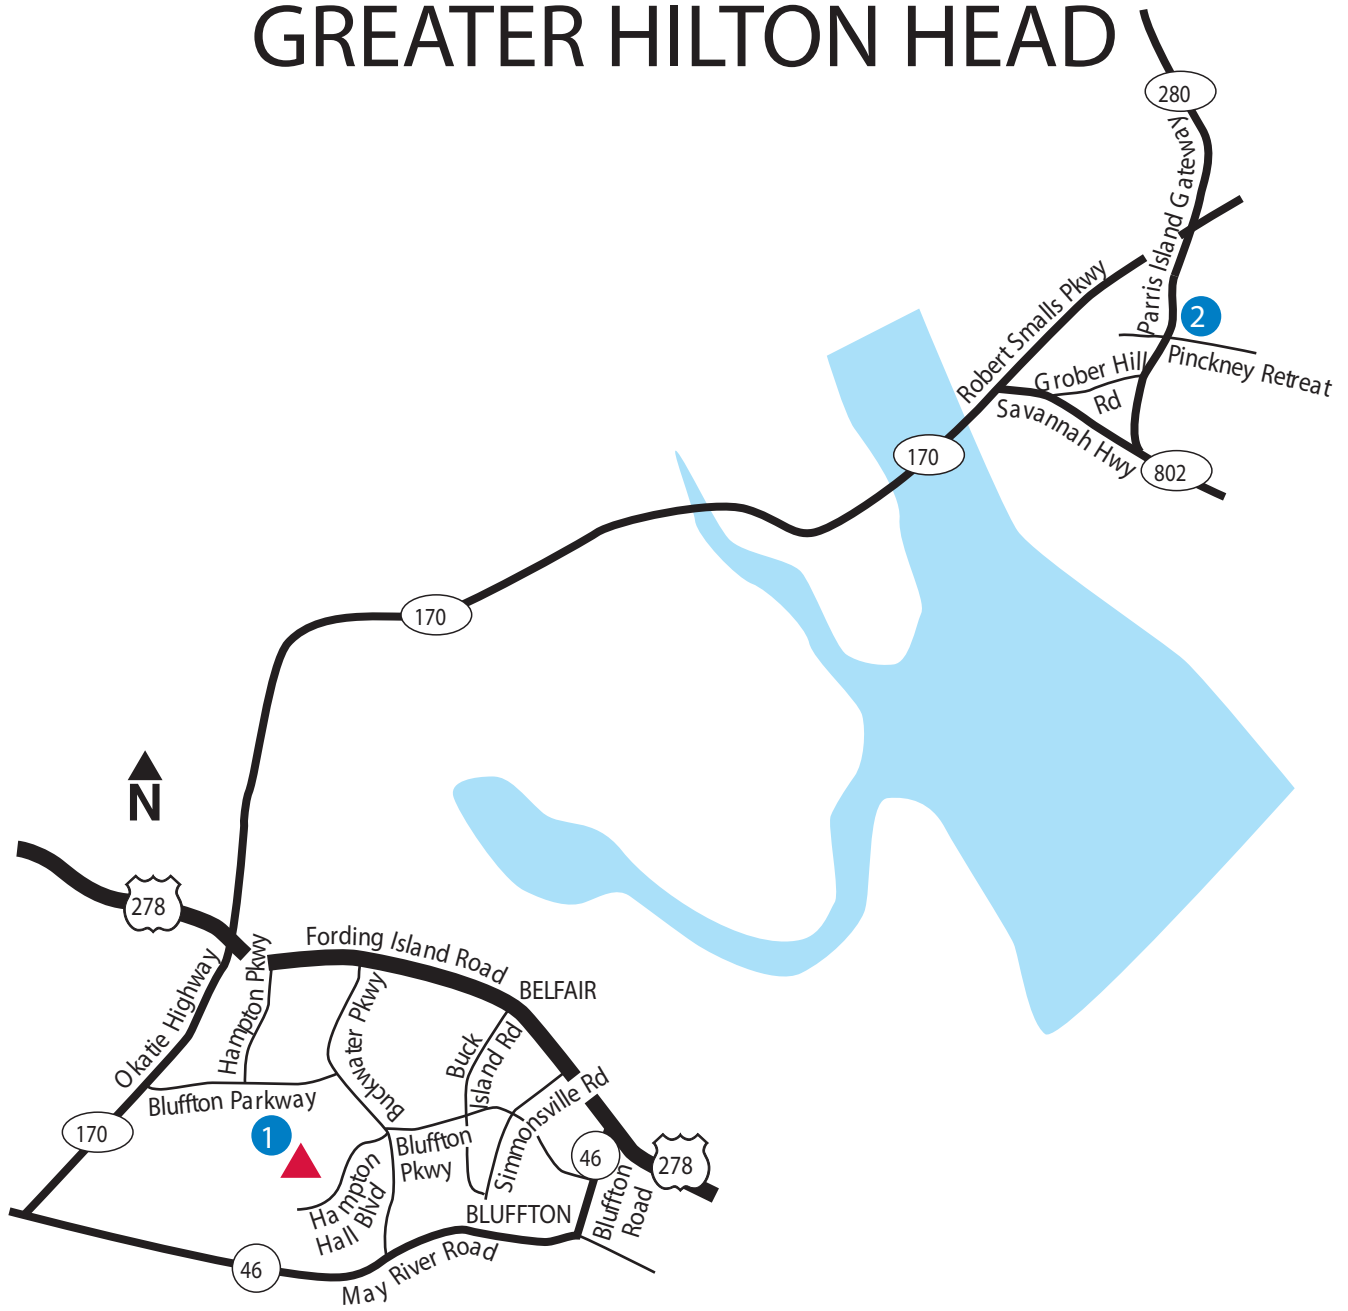

VISIT US IN ALL OUR FINE NEIGHBORHOODS

GREATER HILTON HEAD

1. Hampton Lake
 The Courtyard Collection
 From the \$330's
 The Cottage Collection
 From the \$280's
 The Lakeland Collection
 From the \$320's
 The Arbor Collection
 From the \$240's
 Build On Your Lot
 From the \$280's
 843-757-7034
 465 Hampton Lake Dr
 Bluffton, SC 29910

2. Pinckney Retreat
 From the Low \$213s
 843-770-0170
 108 Sturdevant Lane
 Beaufort, SC 29902

▲ Custom Classics
 Hampton Lake Custom Classics
 Hampton Hall Custom Classics
 Greater Hilton Head Custom Classics
 Please call for pricing
 843-757-7035
 9 Harborage Court
 Bluffton, SC 29910