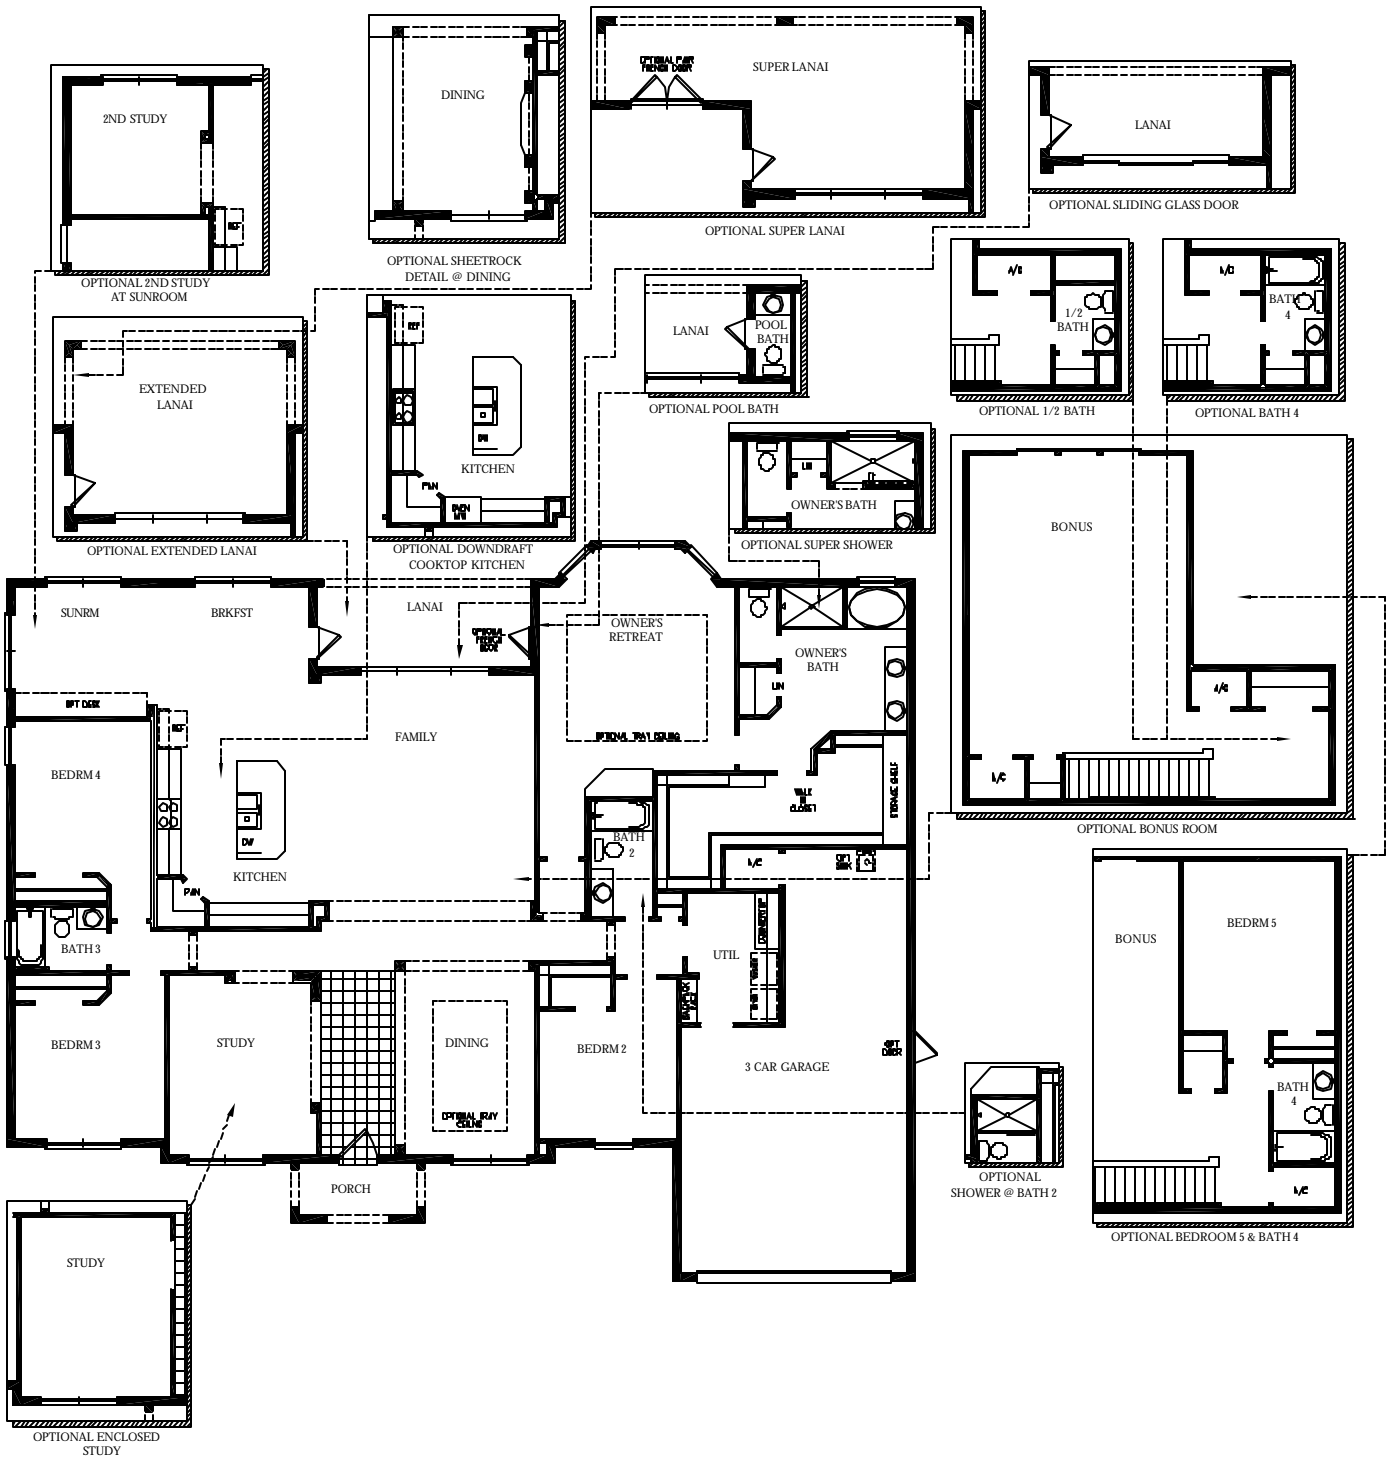

FLOORPLAN OPTIONS

THE MINNEOLA

04/03/2012
8936o2_Opt0
WESTYN BAY

David Weekley Homes.com