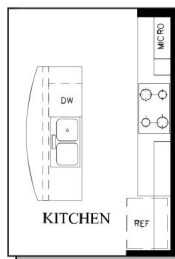

FLOOR PLAN OPTIONS

THE CORDELLA

OPTIONAL COOKTOP KITCHEN

OPTIONAL FIREPLACE

DavidWeekleyHomes.com

8651_SLC_5305

Prices, plans, dimensions, features, specifications, materials and availability of homes or communities are subject to change without notice or obligation, Illustrations are artist depictions only and may differ from completed improvements. Not all options available in all communities. Copyright 2016 (c) David Weekley Homes - All Rights Reserved.