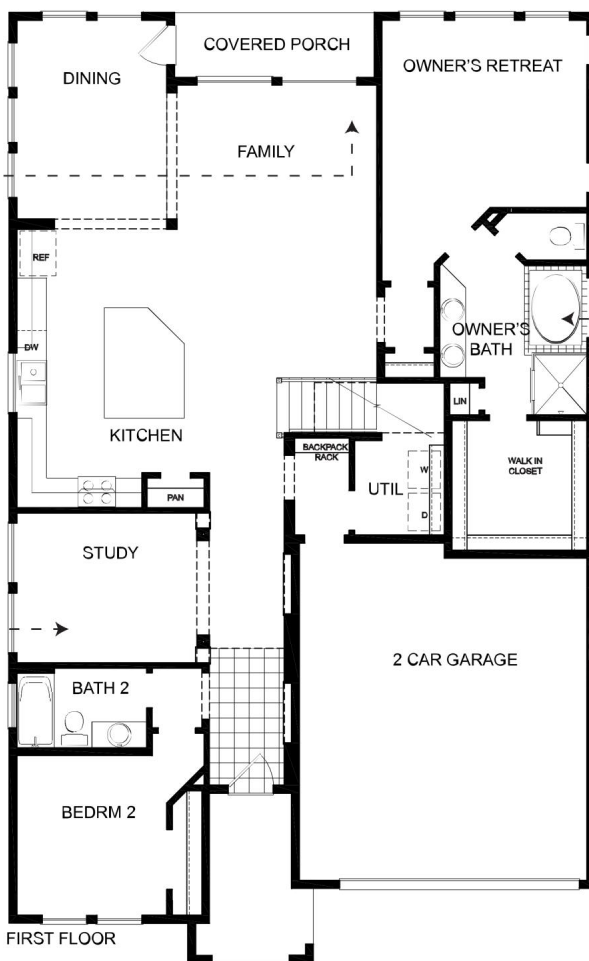

FLOOR PLAN OPTIONS

THE KEMBLE

OPTIONAL RETREAT

OPTIONAL EXTENDED COVERED PORCH

OPTIONAL FIREPLACE

OPTIONAL EXTENDED OWNER'S RETREAT

OPTIONAL ENCLOSE STUDY WITH FRENCH DOORS

OPTIONAL BEDROOM 5

OPTIONAL SUPER SHOWER

DavidWeekleyHomes.com

6340_HOU_1382

4/12/2017

Prices, plans, dimensions, features, specifications, materials and availability of homes or communities are subject to change without notice or obligation, Illustrations are artist depictions only and may differ from completed improvements. Not all options available in all communities. Copyright 2017 (c) David Weekley Homes - All Rights Reserved.