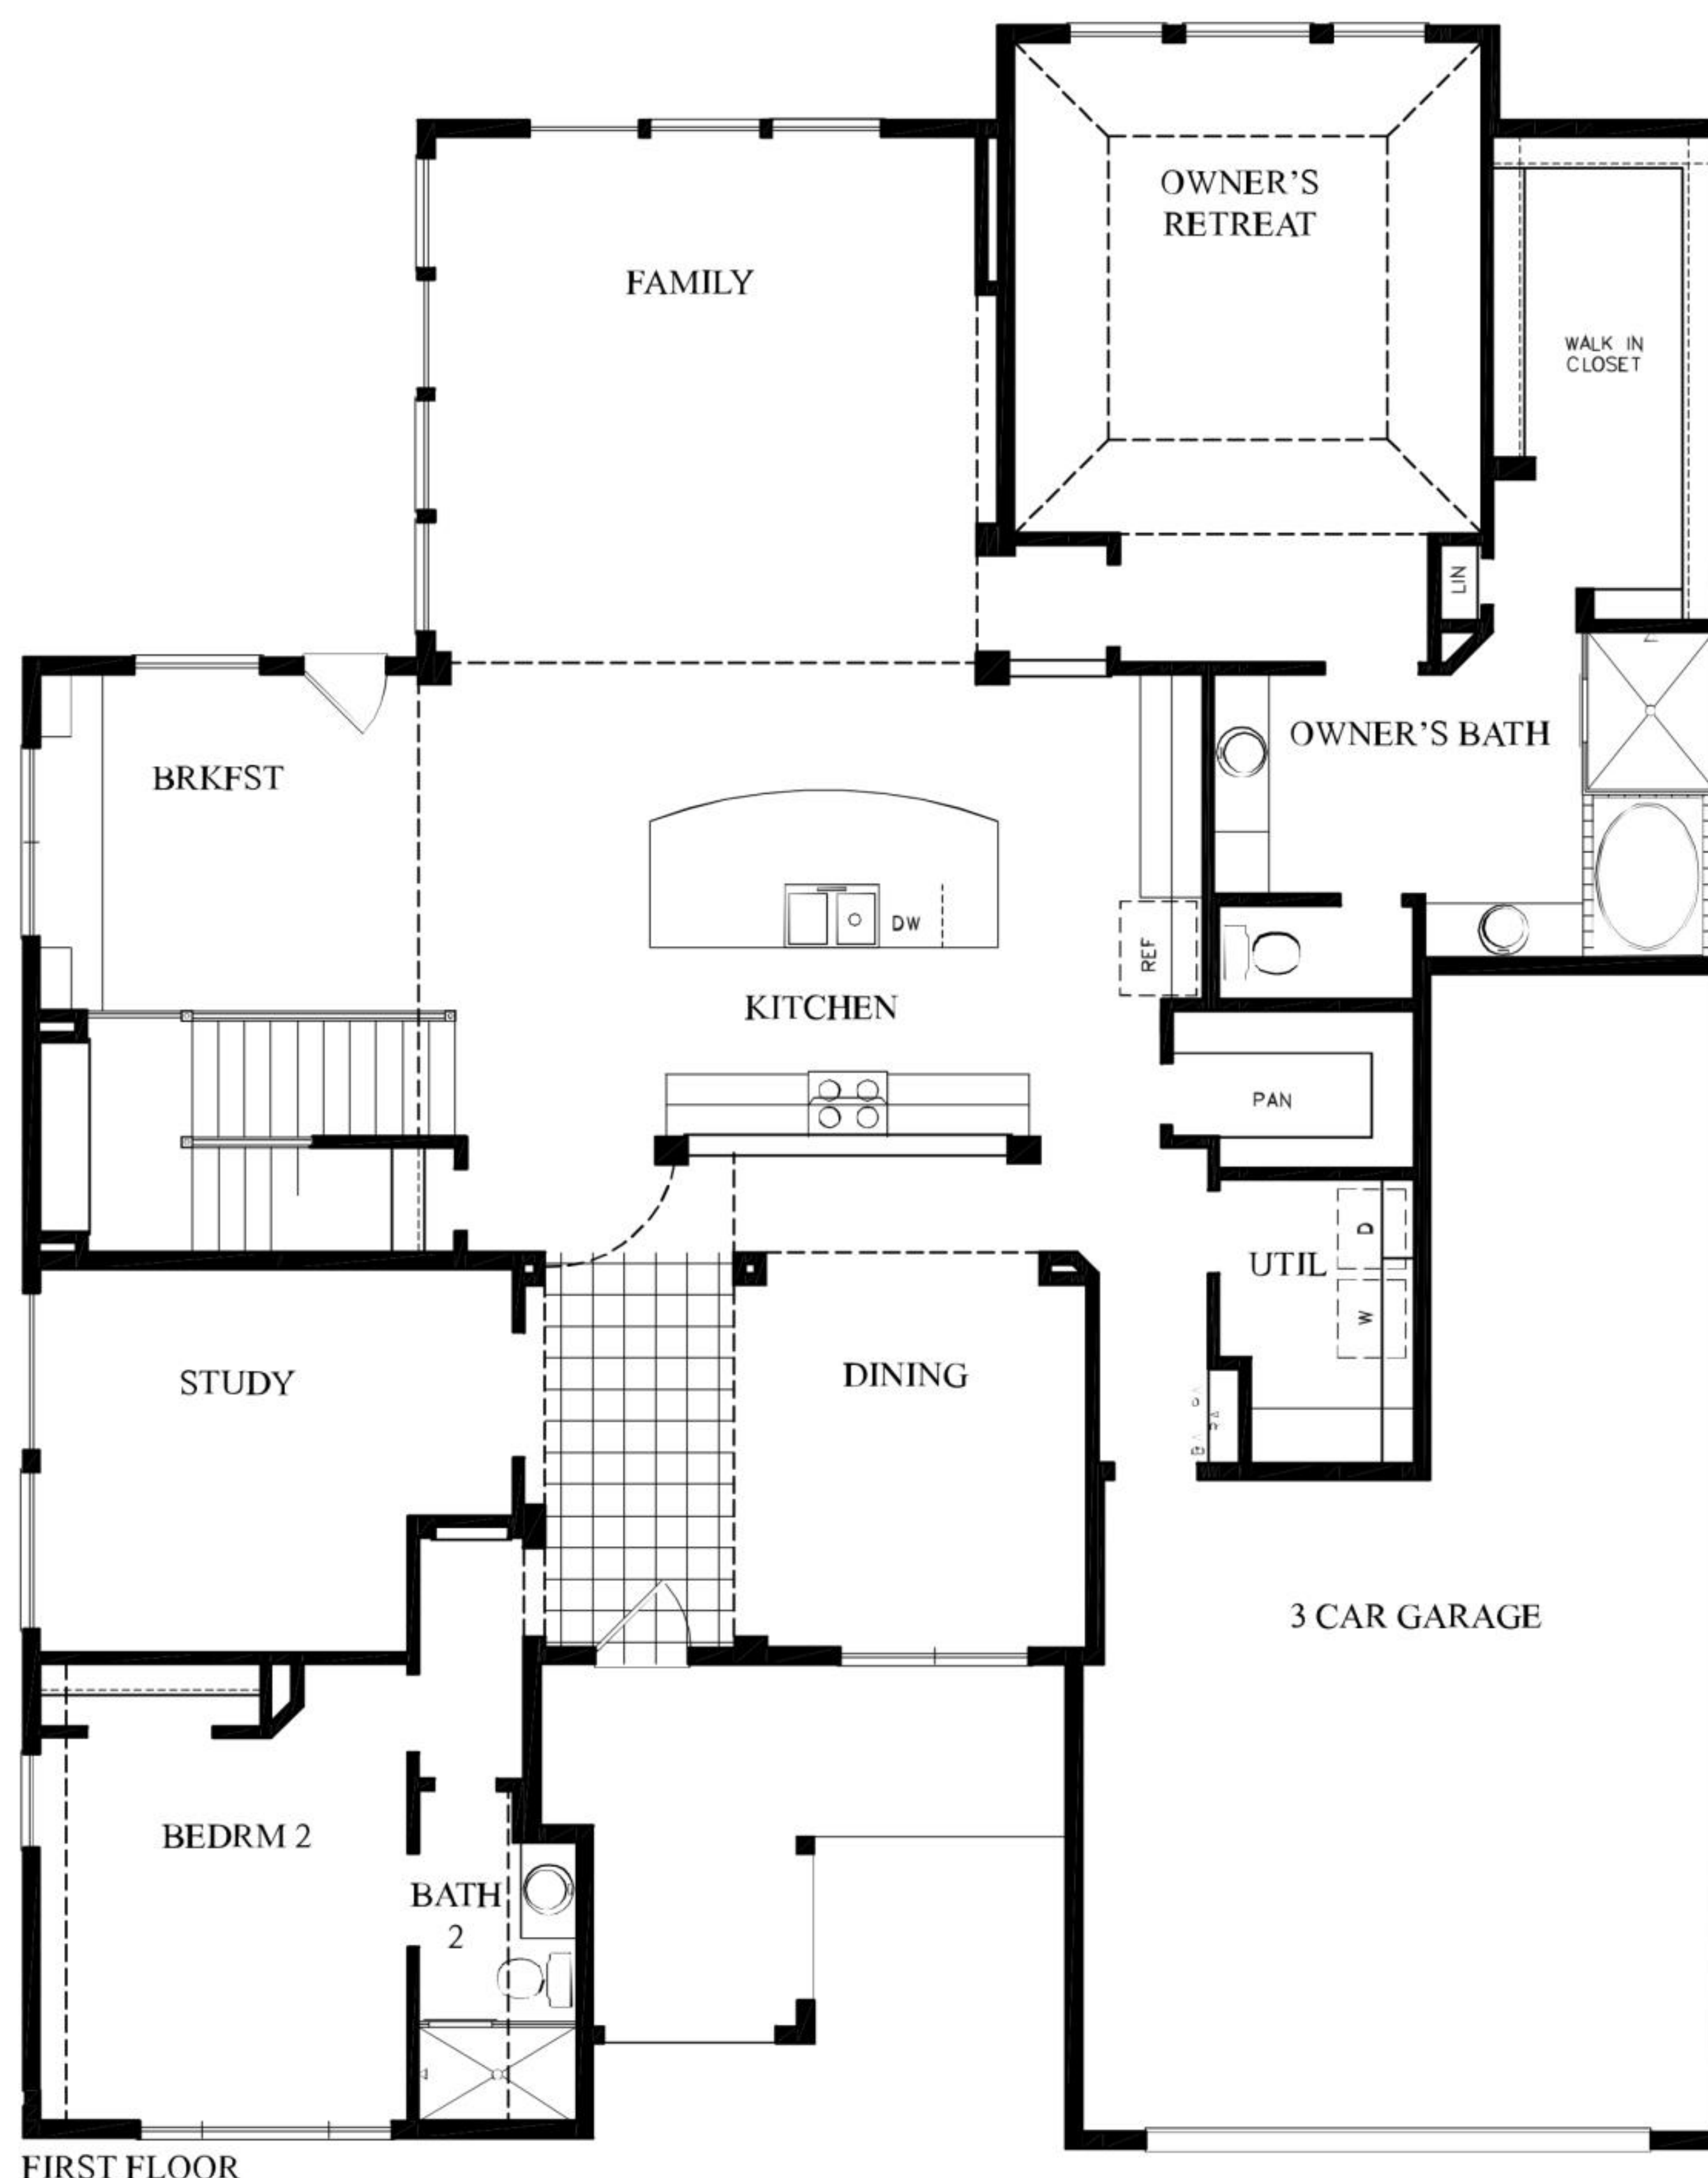

FLOOR PLAN OPTIONS

# THE ROSSLYNN

**DavidWeekleyHomes.com**

3799\_SAN\_2330

Prices, plans, dimensions, features, specifications, materials and availability of homes or communities are subject to change without notice or obligation, Illustrations are artist depictions only and may differ from completed improvements. Not all options available in all communities.