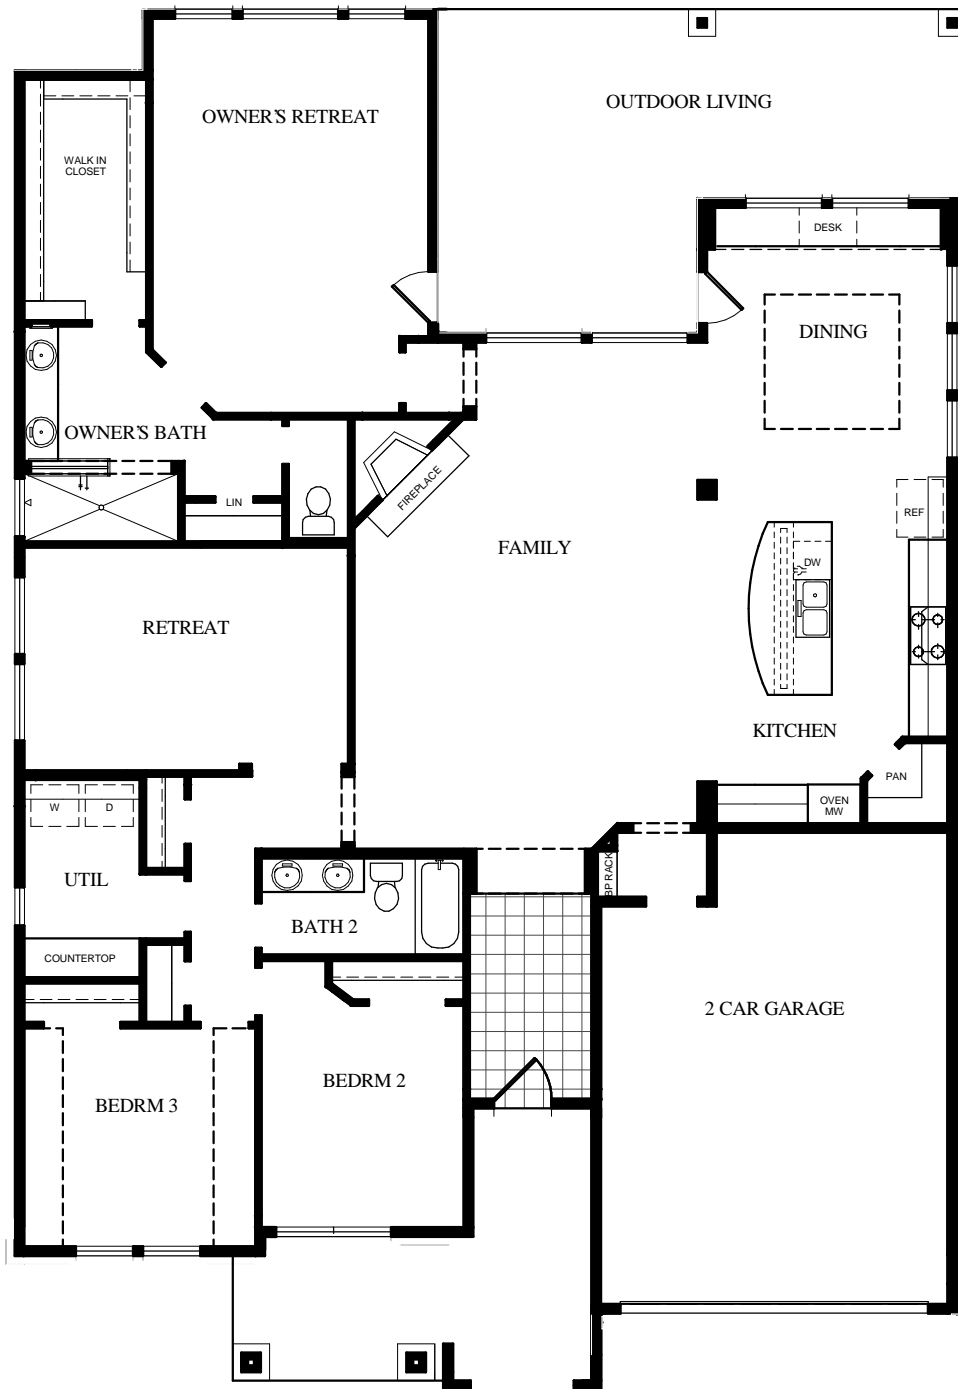

FLOOR PLAN OPTIONS

224 Canyon View Rd

08/10/2017
21730006AUS_2_Opt_0

DavidWeekleyHomes.com