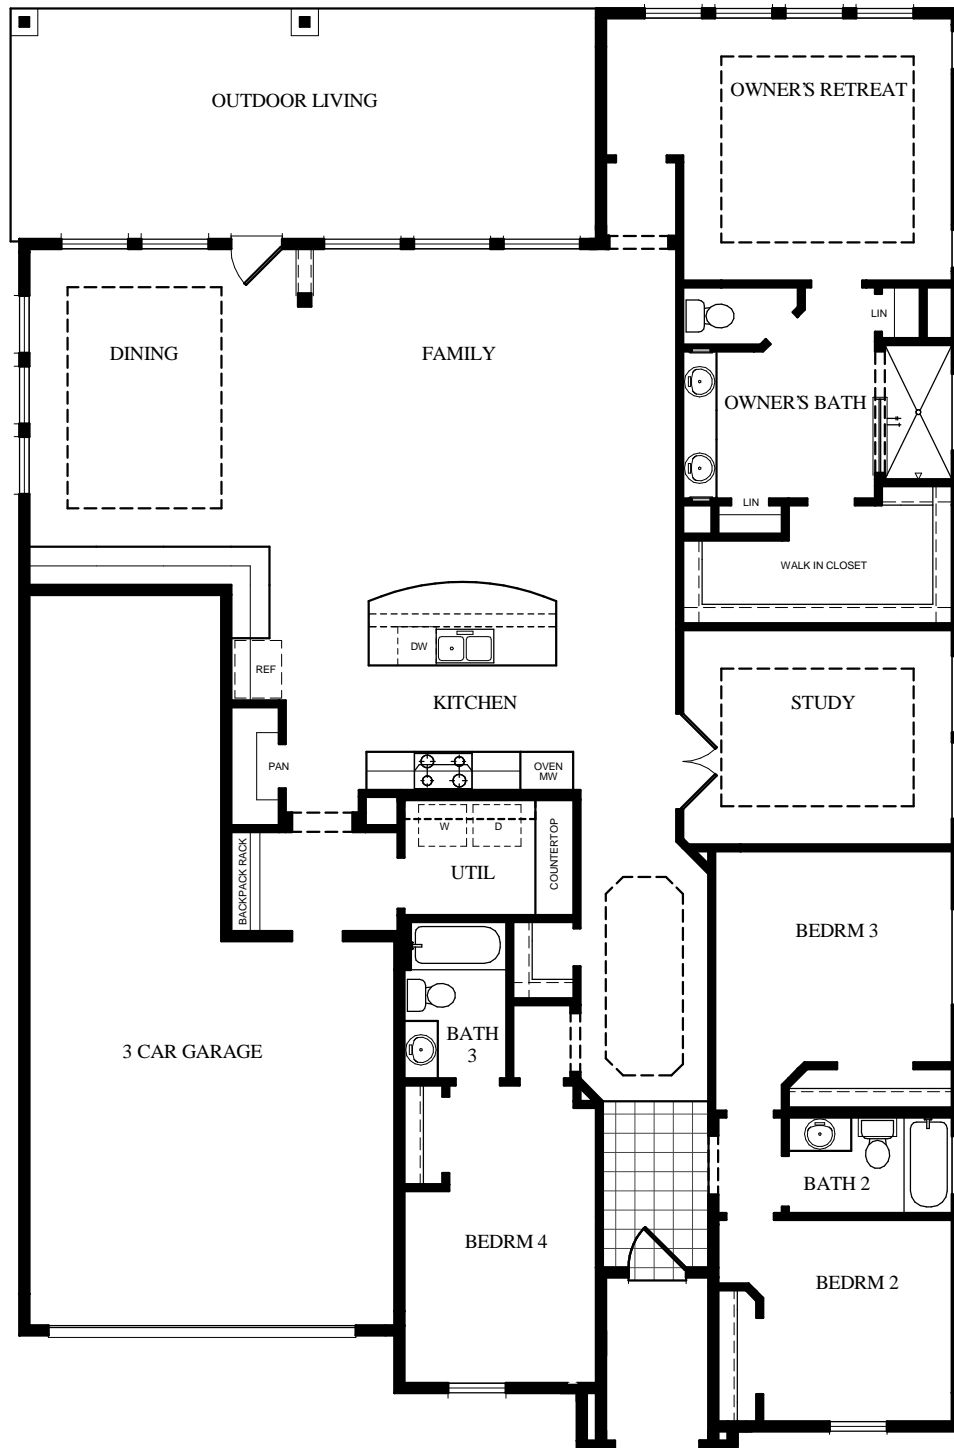

FLOOR PLAN OPTIONS

725 SADDLE MOUNTAIN RD

08/09/2017
21730012AUS_2_Opt_0

DavidWeekleyHomes.com