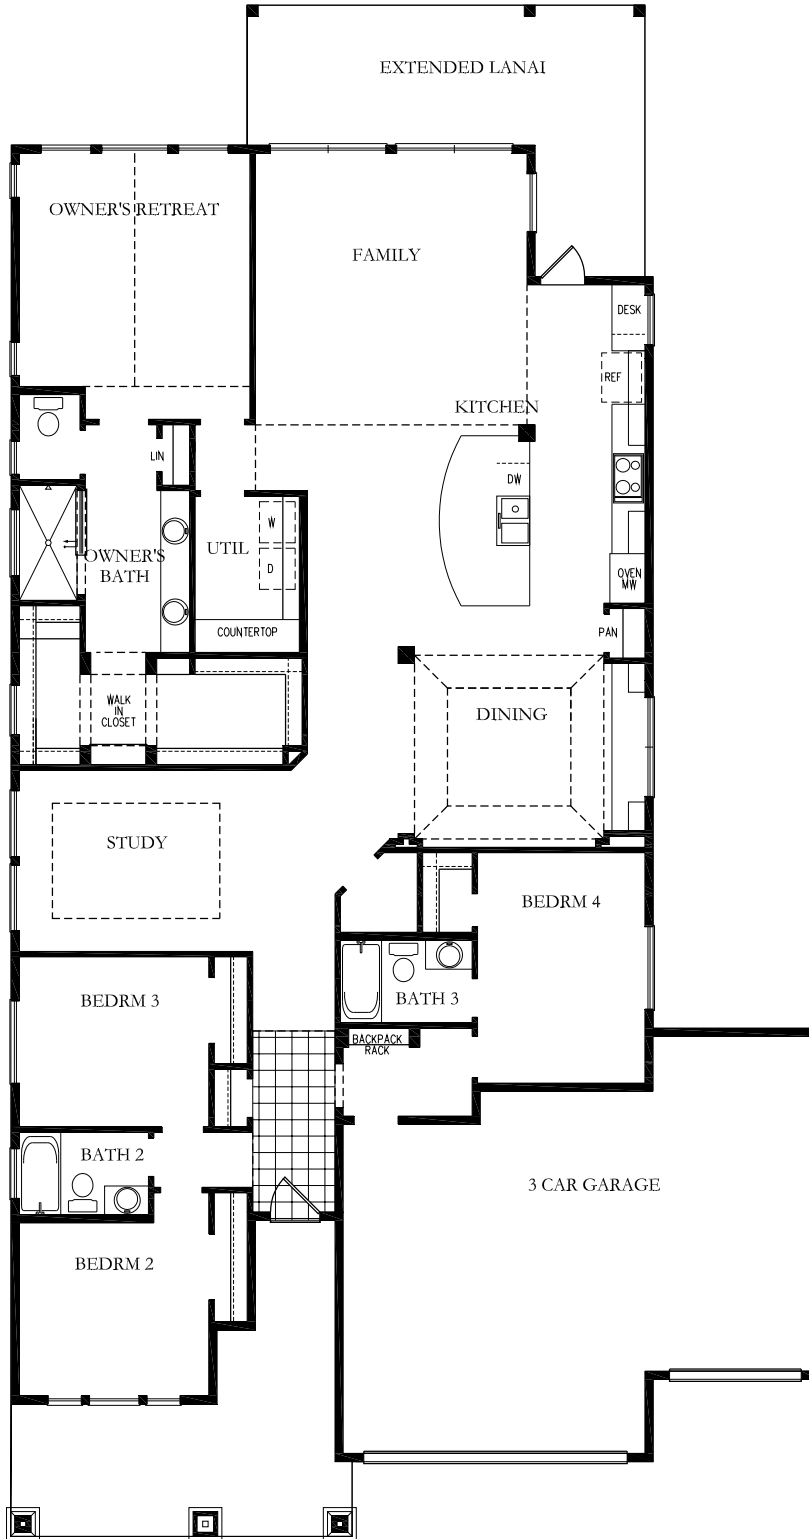

FLOOR PLAN OPTIONS

29 PALISADE DRIVE

7/20/2017
44570104JAC2_Opt0

DavidWeekleyHomes.com