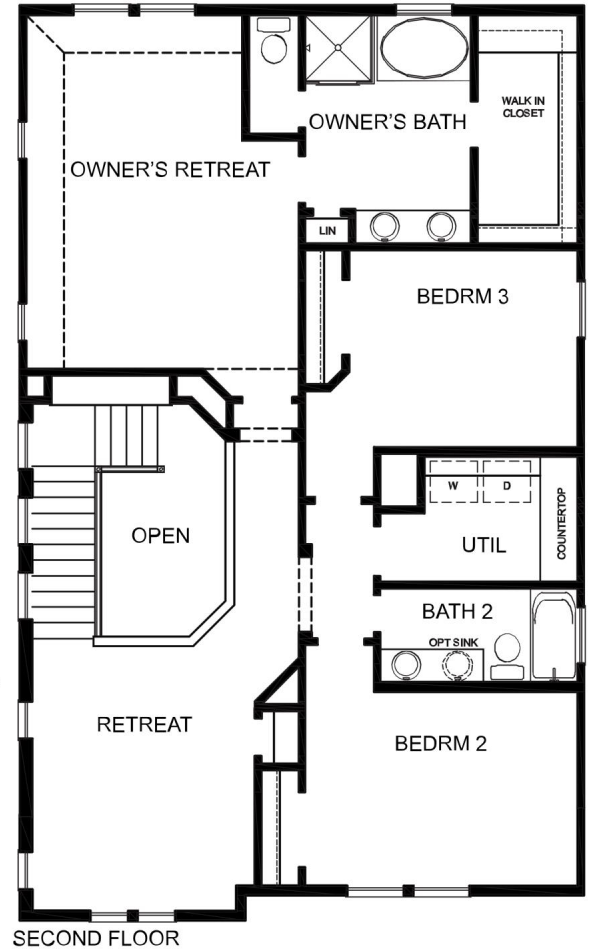

FLOOR PLAN OPTIONS

THE KINGLET

OPTIONAL EXTENDED LANAI WITH
OPTIONAL SLIDING GLASS DOOR

OPTIONAL EXTENDED LANAI

OPTIONAL COOKTOP KITCHEN
WITH DESIGNER VENT HOOD

OPTIONAL COOKTOP KITCHEN

DavidWeekleyHomes.com