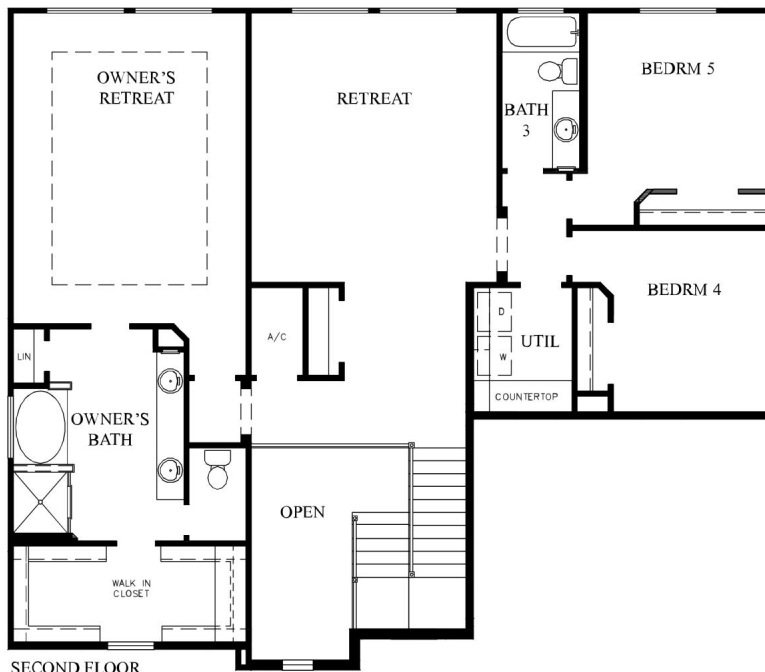

**FLOOR PLAN OPTIONS**

# THE BAYCREST

OPTIMAL COOKTOP KITCHEN WITH DESIGNER HOOD

OPTIONAL EXTENDED LANAI

OPTIONAL SLIDING GLASS DOOR

OPTIONAL SHOWER AT BATH 2

OPTIONAL ENCLOSED STUDY WITH FRENCH DOORS

**DavidWeekleyHomes.com**

7188\_TAM\_3885