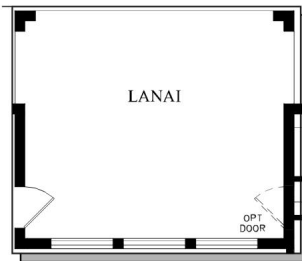

**FLOOR PLAN OPTIONS**

# THE BAYCREST

OPTIMAL COOKTOP KITCHEN WITH DESIGNER HOOD

OPTIONAL EXTENDED LANAI

OPTIONAL SLIDING GLASS DOOR

OPTIONAL SHOWER AT BATH 2

OPTIONAL ENCLOSED STUDY WITH FRENCH DOORS

**DavidWeekleyHomes.com**

7188\_TAM\_3885