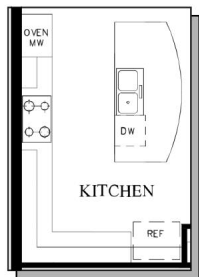

**FLOOR PLAN OPTIONS**

# THE BAYCREST

OPTIMAL COOKTOP KITCHEN WITH DESIGNER HOOD

OPTIONAL EXTENDED LANAI

OPTIONAL SLIDING GLASS DOOR

OPTIONAL SHOWER AT BATH 2

OPTIONAL ENCLOSED STUDY WITH FRENCH DOORS

**DavidWeekleyHomes.com**

7188\_TAM\_3885