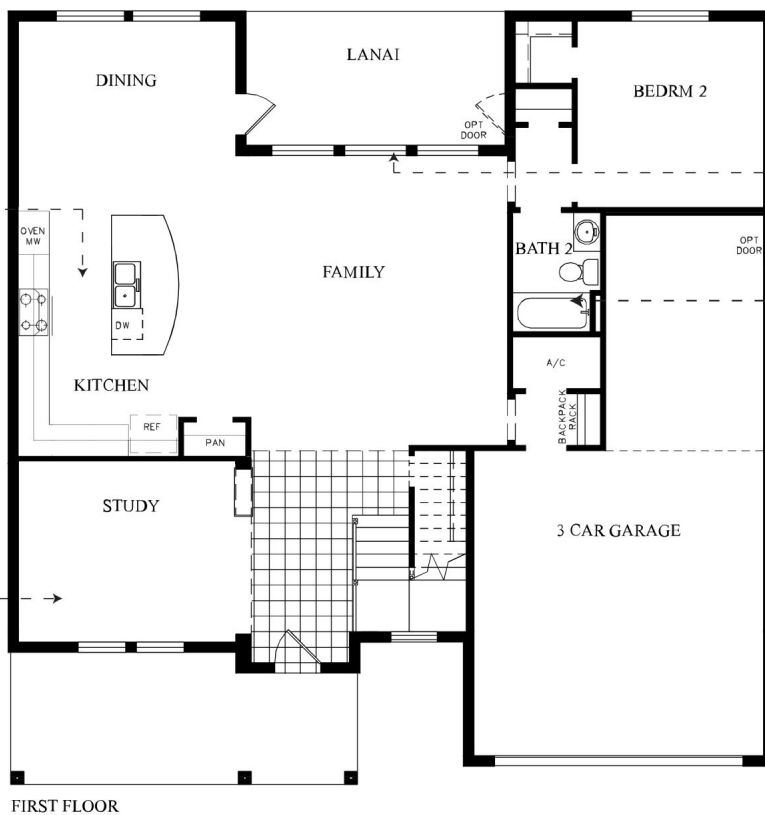

**FLOOR PLAN OPTIONS**

# THE BAYCREST

OPTIMAL COOKTOP KITCHEN WITH DESIGNER HOOD

OPTIONAL EXTENDED LANAI

OPTIONAL SLIDING GLASS DOOR

OPTIONAL SHOWER AT BATH 2

OPTIONAL ENCLOSED STUDY WITH FRENCH DOORS

**DavidWeekleyHomes.com**

7188\_TAM\_3885