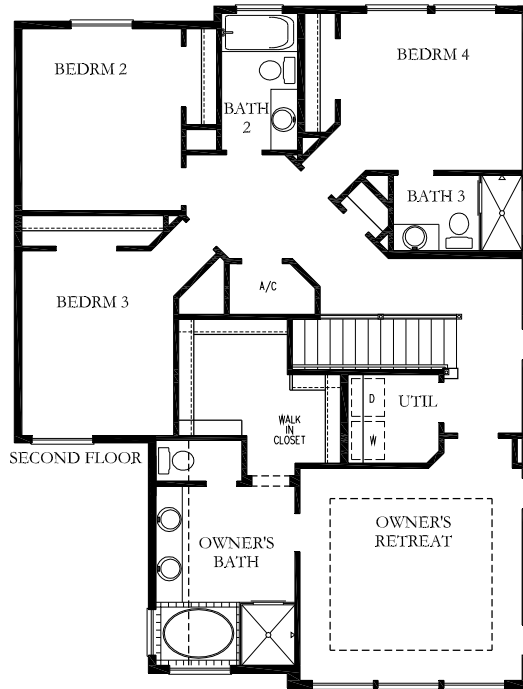

FLOOR PLAN OPTIONS

80 TRAE LANE

5/26/2016
52150002PAN2_Opt0

DavidWeekleyHomes.com