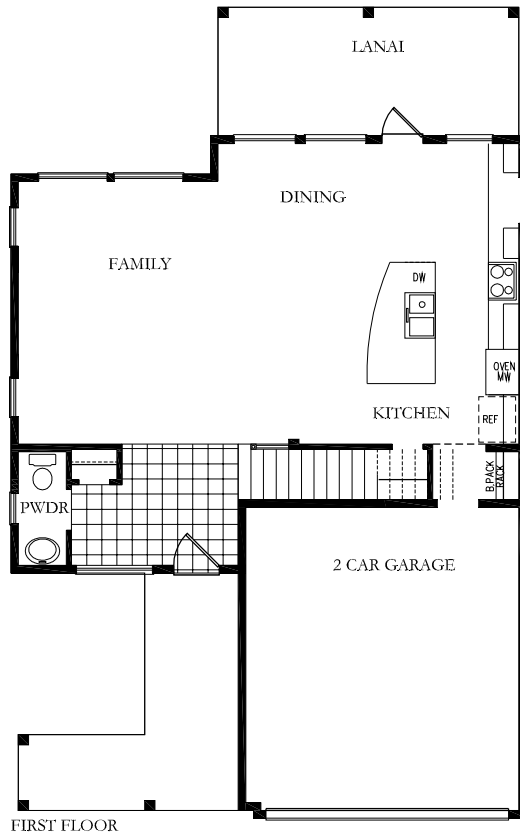

FLOOR PLAN OPTIONS

80 TRAE LANE

5/26/2016
52150002PAN2_Opt0

DavidWeekleyHomes.com