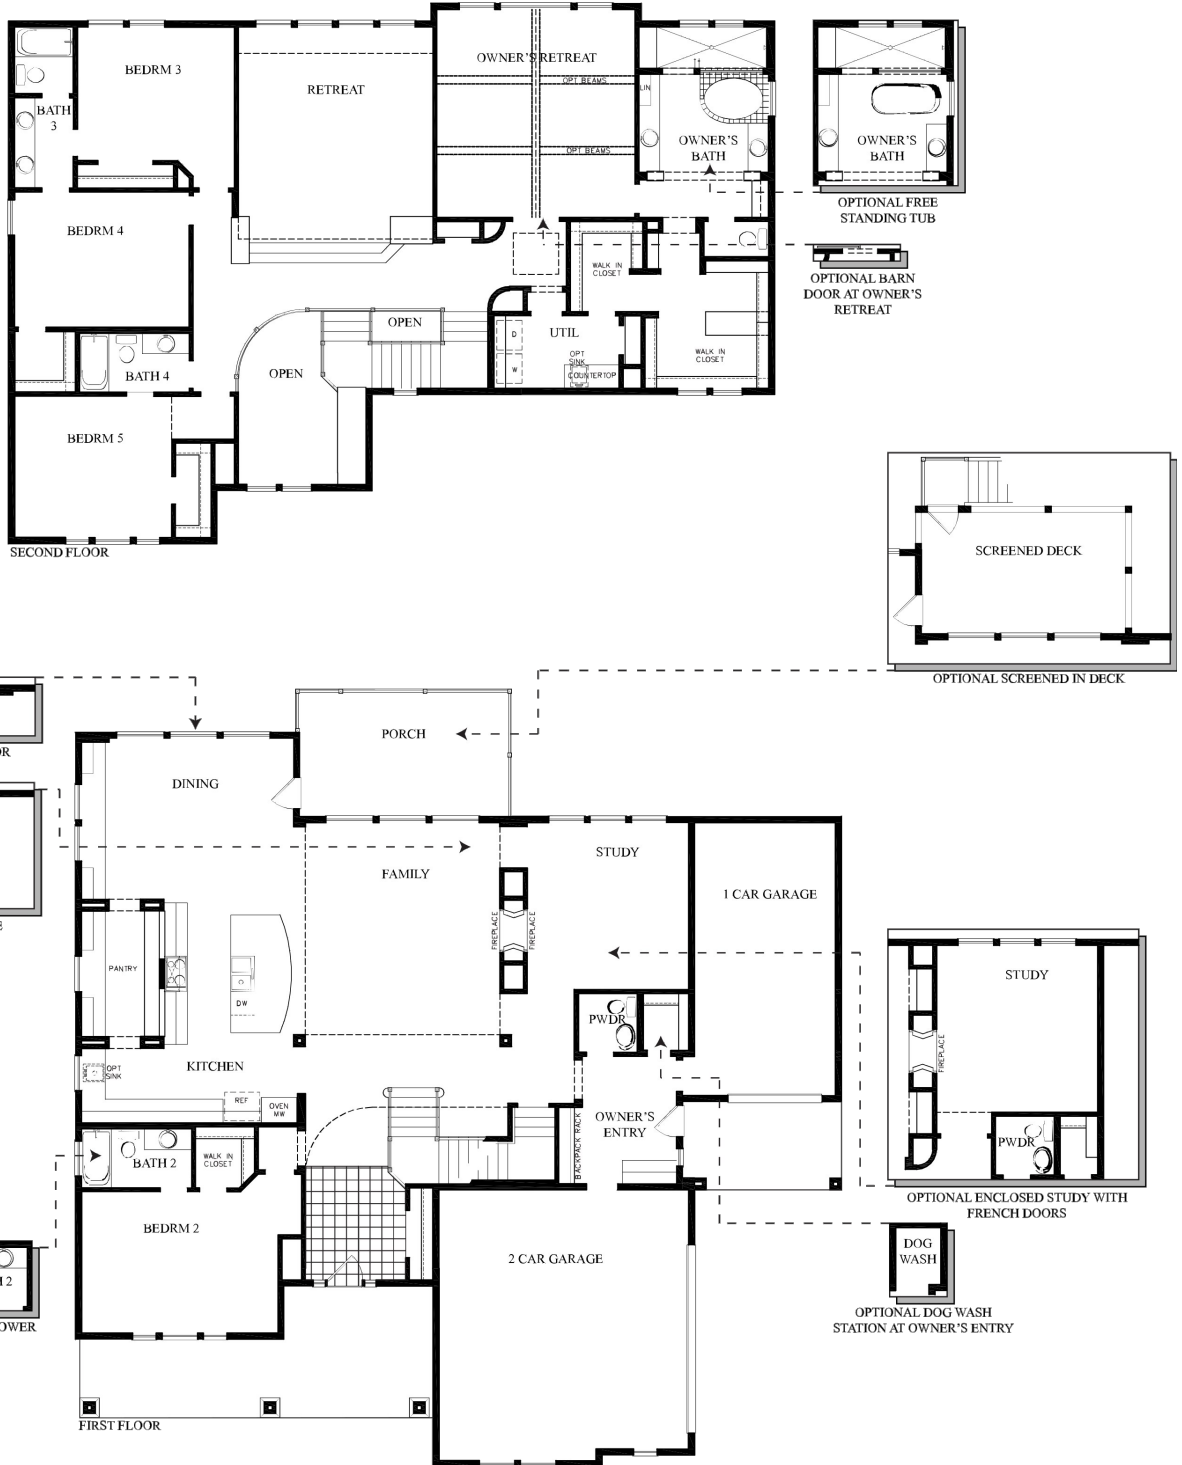

# FLOOR PLAN OPTIONS

## THE DAPHNE ROSE

**DavidWeekleyHomes.com**

5719\_MSP\_6005

Prices, plans, dimensions, features, specifications, materials and availability of homes or communities are subject to change without notice or obligation, Illustrations are artist depictions only and may differ from completed improvements. Not all options available in all communities.  
 Copyright 2016 © David Weekley Homes - All Rights Reserved.