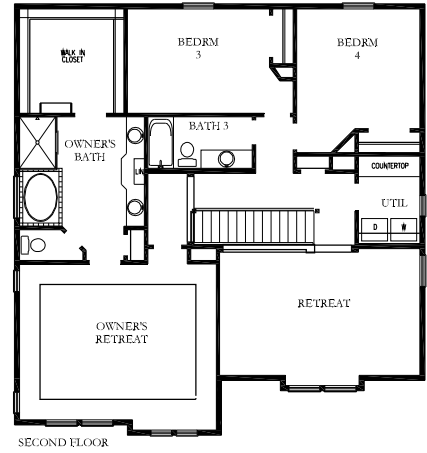

FLOOR PLAN

5392 BLUESTONE CIRCLE

07/24/2017
46620029ATL1_Opt0

DavidWeekleyHomes.com