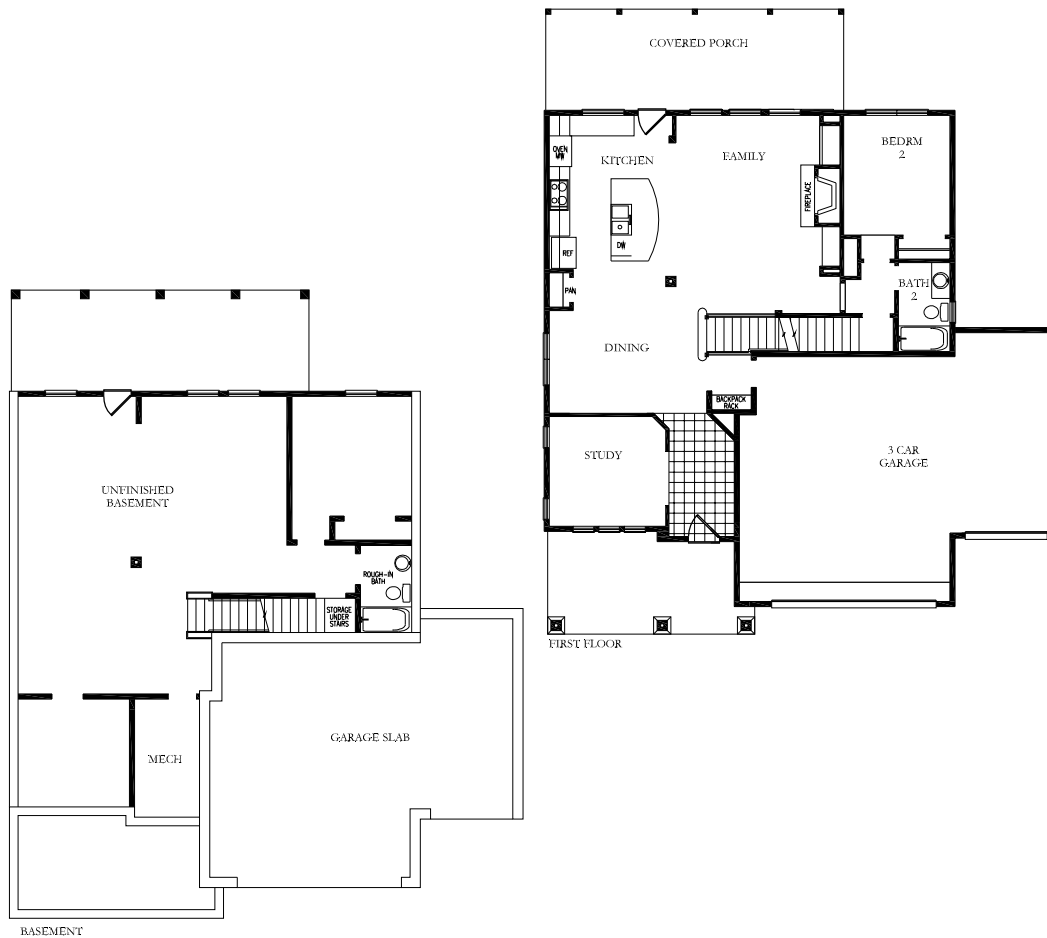

FLOOR PLAN

5392 BLUESTONE CIRCLE

07/24/2017
46620029ATL1_Opt0

DavidWeekleyHomes.com