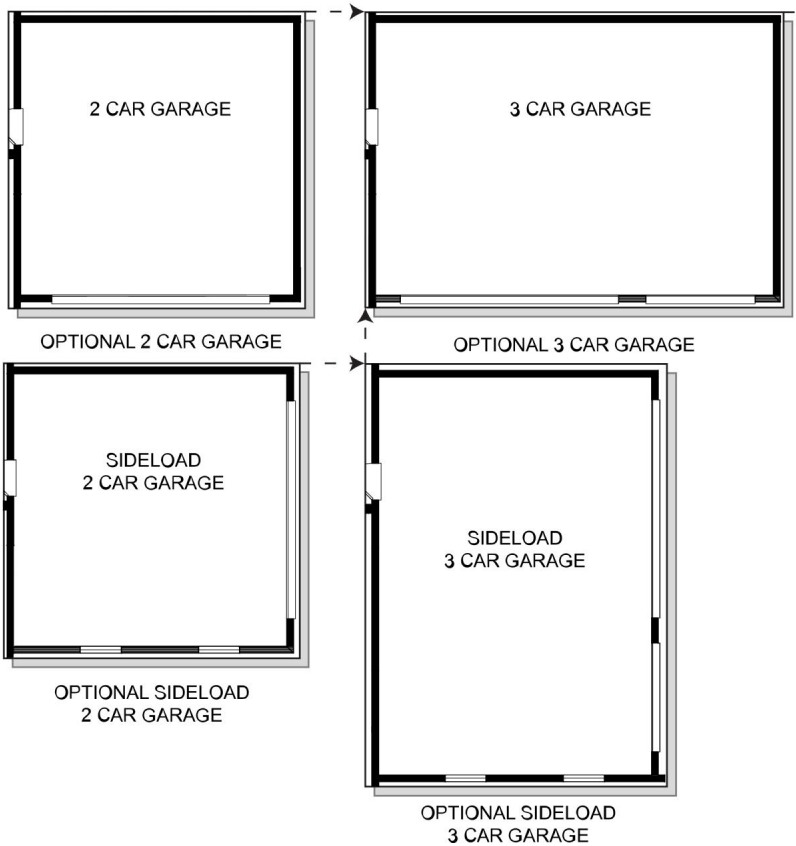

FLOOR PLAN OPTIONS

THE ALAN WOOD

DavidWeekleyHomes.com

4706_AUS_2107

8/3/2017

Prices, plans, dimensions, features, specifications, materials and availability of homes or communities are subject to change without notice or obligation, Illustrations are artist depictions only and may differ from completed improvements. Not all options available in all communities. Copyright 2017 (c) David Weekley Homes - All Rights Reserved.