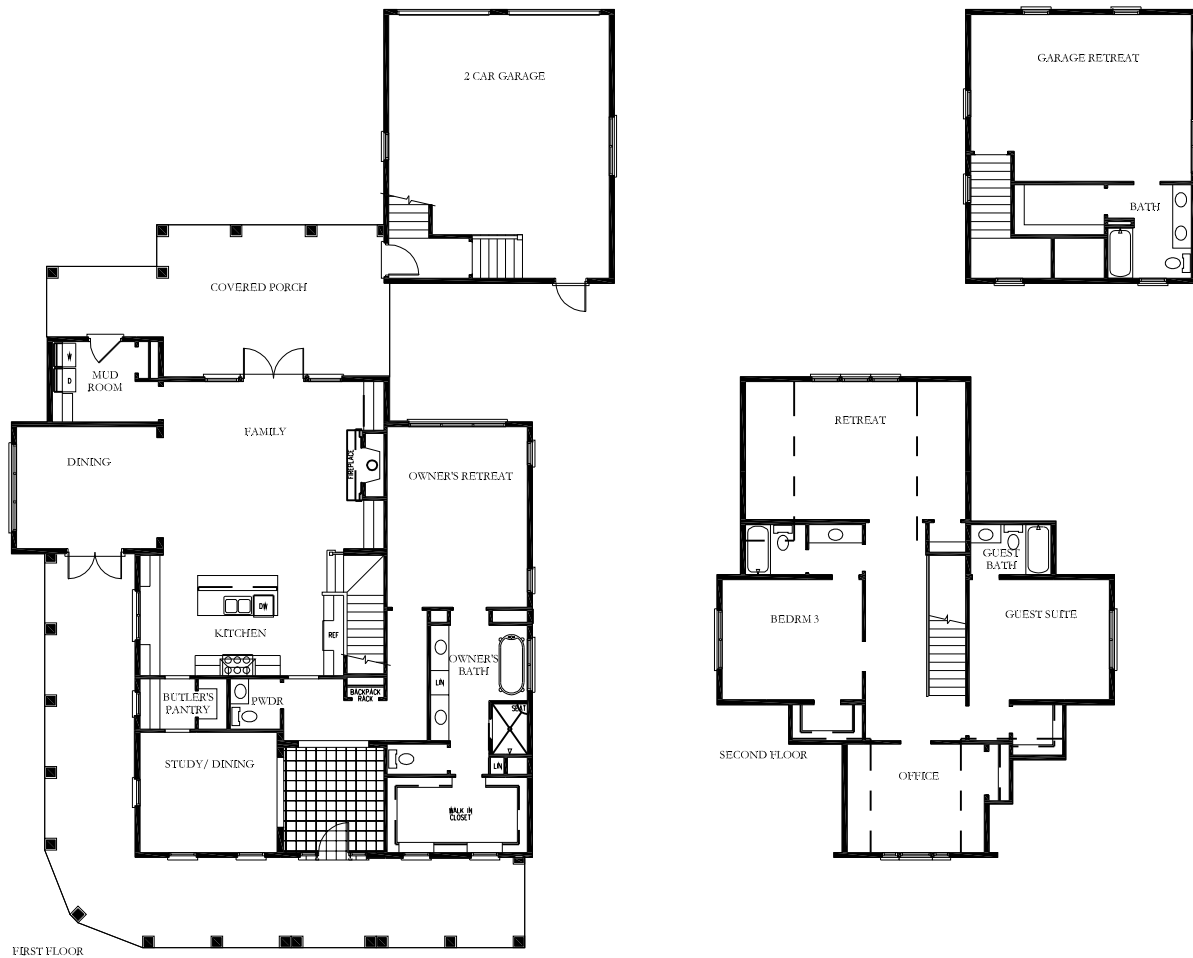

FLOOR PLAN OPTIONS

116 RIVER GREEN PLACE

4/6/2015
453300222_Opt0

DavidWeekleyHomes.com

Prices, plans, dimensions, features, specifications, materials and availability of homes or communities are subject to change without notice or obligation. Illustrations are artist depictions only and may differ from completed improvements. Not all options available in all communities. Copyright 2012 © David Weekley Homes - All Rights Reserved.