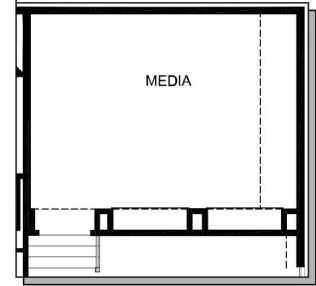

FLOOR PLAN OPTIONS

THE LUND

OPTIONAL HALF BATH

OPTIONAL ENCLOSED BONUS

OPTIONAL MEDIA

OPTIONAL BAY WINDOW

OPTIONAL SUPER SHOWER

OPTIONAL RANGE KITCHEN

OPTIONAL COOKTOP KITCHEN WITH DOUBLE OVEN

OPTIONAL ENCLOSED STUDY WITH FRENCH DOORS

DavidWeekleyHomes.com