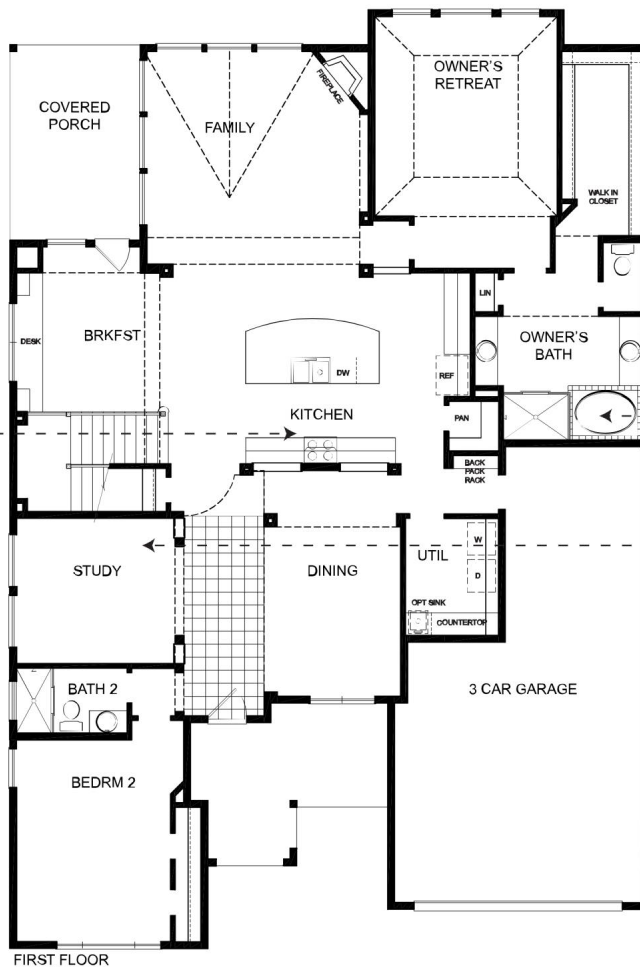

FLOOR PLAN OPTIONS

THE LUND

OPTIONAL HALF BATH

OPTIONAL ENCLOSED BONUS

OPTIONAL MEDIA

OPTIONAL BAY WINDOW

OPTIONAL SUPER SHOWER

OPTIONAL RANGE KITCHEN

OPTIONAL COOKTOP KITCHEN WITH DOUBLE OVEN

OPTIONAL ENCLOSED STUDY WITH FRENCH DOORS

DavidWeekleyHomes.com