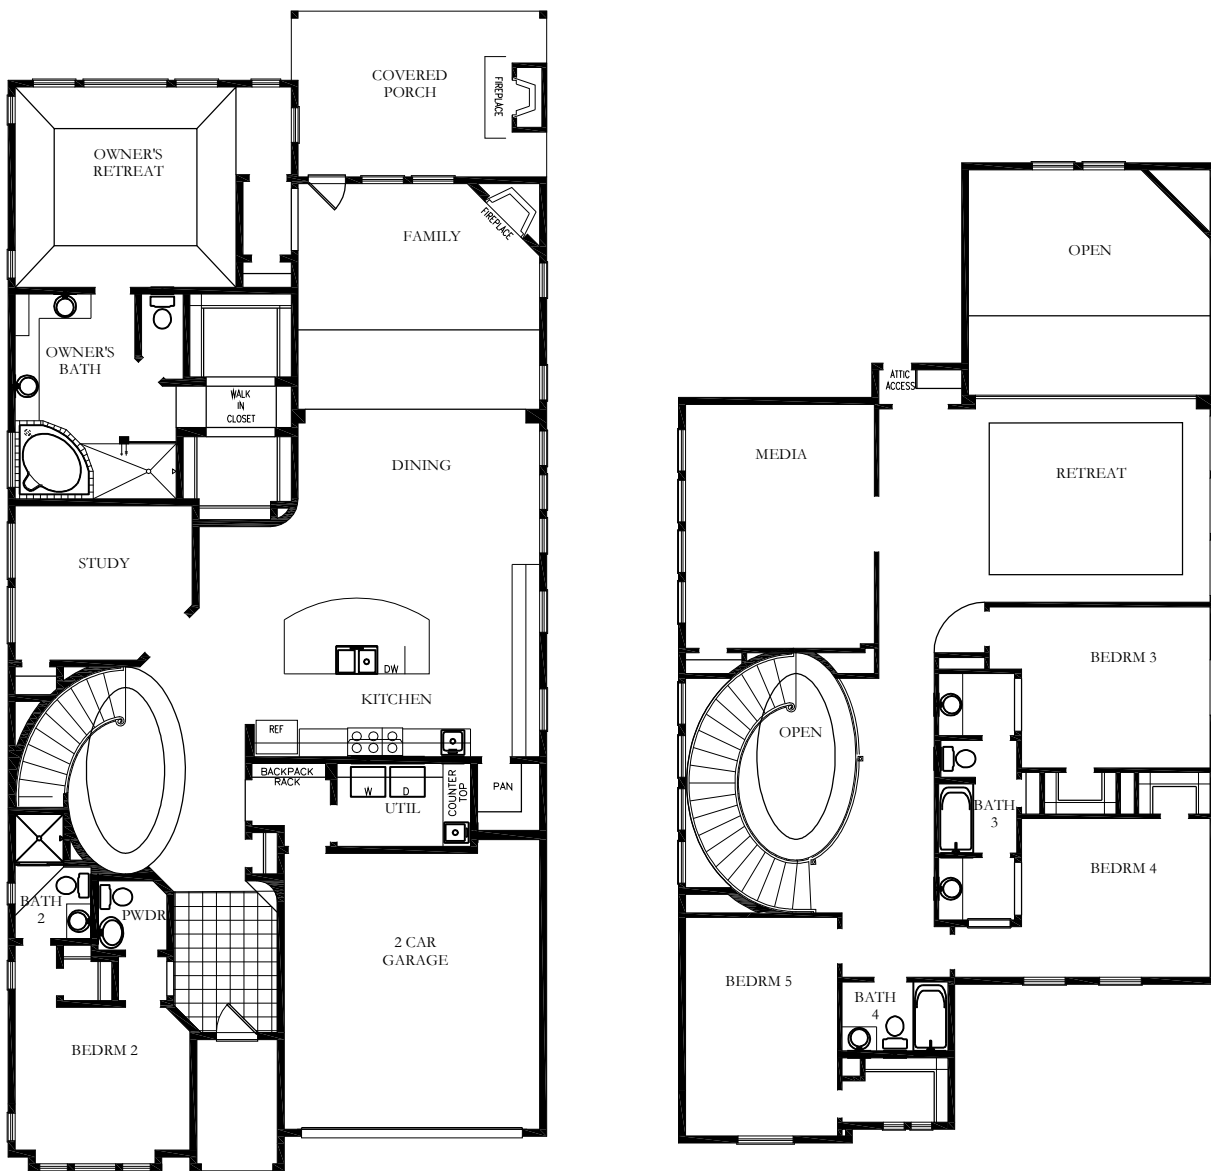

FLOOR PLAN

4567 ELSBY AVE.

07/31/2017
1820068_1_Opt0

David Weekley Homes.com