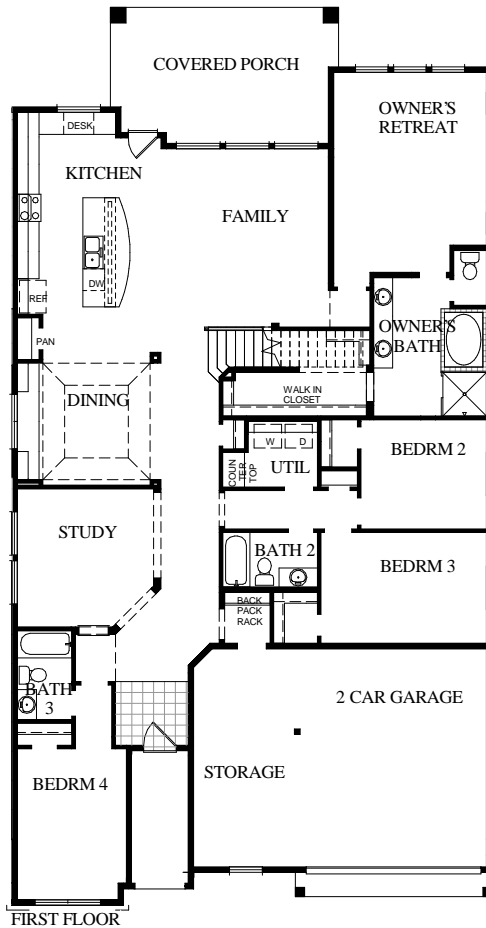

# FLOOR PLAN OPTIONS

## 331 RED PETAL COURT

07/19/2017  
14160005HOU\_2\_Opt\_0

**DavidWeekleyHomes.com**

Prices, plans, dimensions, features, specifications, materials and availability of homes or communities are subject to change without notice or obligation. Illustrations are artist depictions only and may differ from completed improvements. Not all options available in all communities. Copyright 2012 © David Weekley Homes - All Rights Reserved.