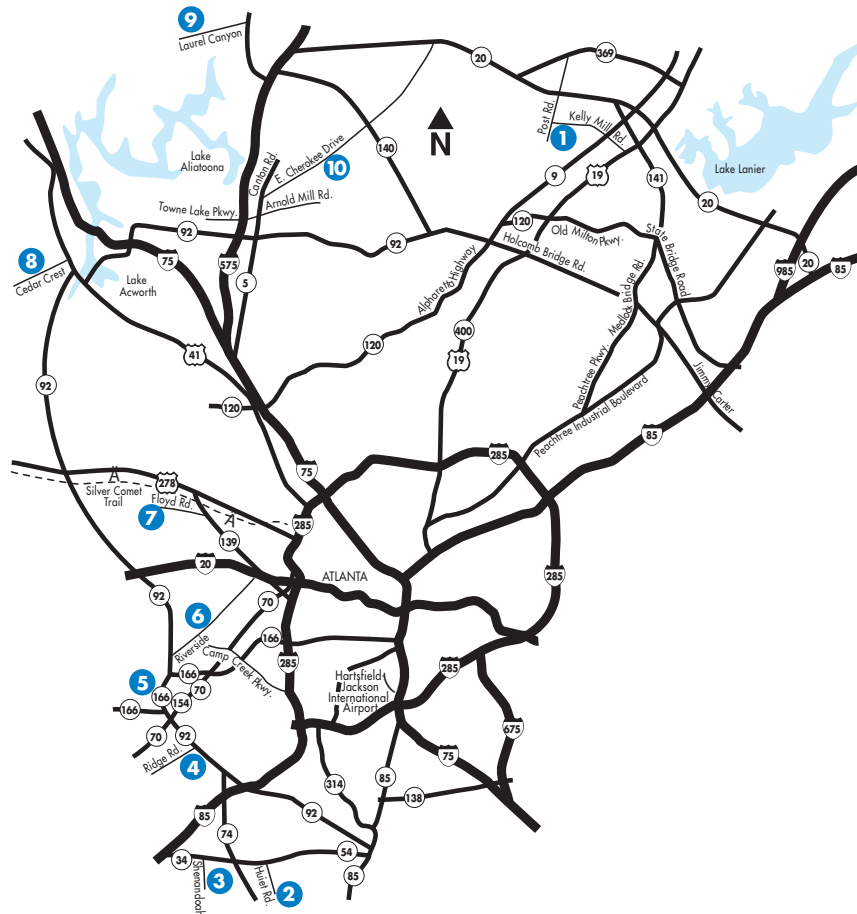

VISIT US IN ALL OUR FINE NEIGHBORHOODS

ATLANTA

1. Telfair

From the \$300's
678/812-2103

2. Water Lace

From the mid \$400's
404/964-2417

3. Summer Grove

From the \$200's
678/812-2100

4. Le Jardin

From the high \$200's
678/938-6141

5. Annewakee Trails

Imagination Collection
From the high \$100's
678/938-4161

6. Tributary at New Manchester

From the low \$300's
678/812-2101

7. Concord Trails

From the \$199's
678/812-2102

8. Cedar Mill

Imagination Collection
From the low \$200's
678/812-2104

9. Laurel Canyon

From the mid \$200's
678/812-2104

10. Newcastle Farm

From the high \$200's
678/812-2104

DavidWeekleyHomes.com