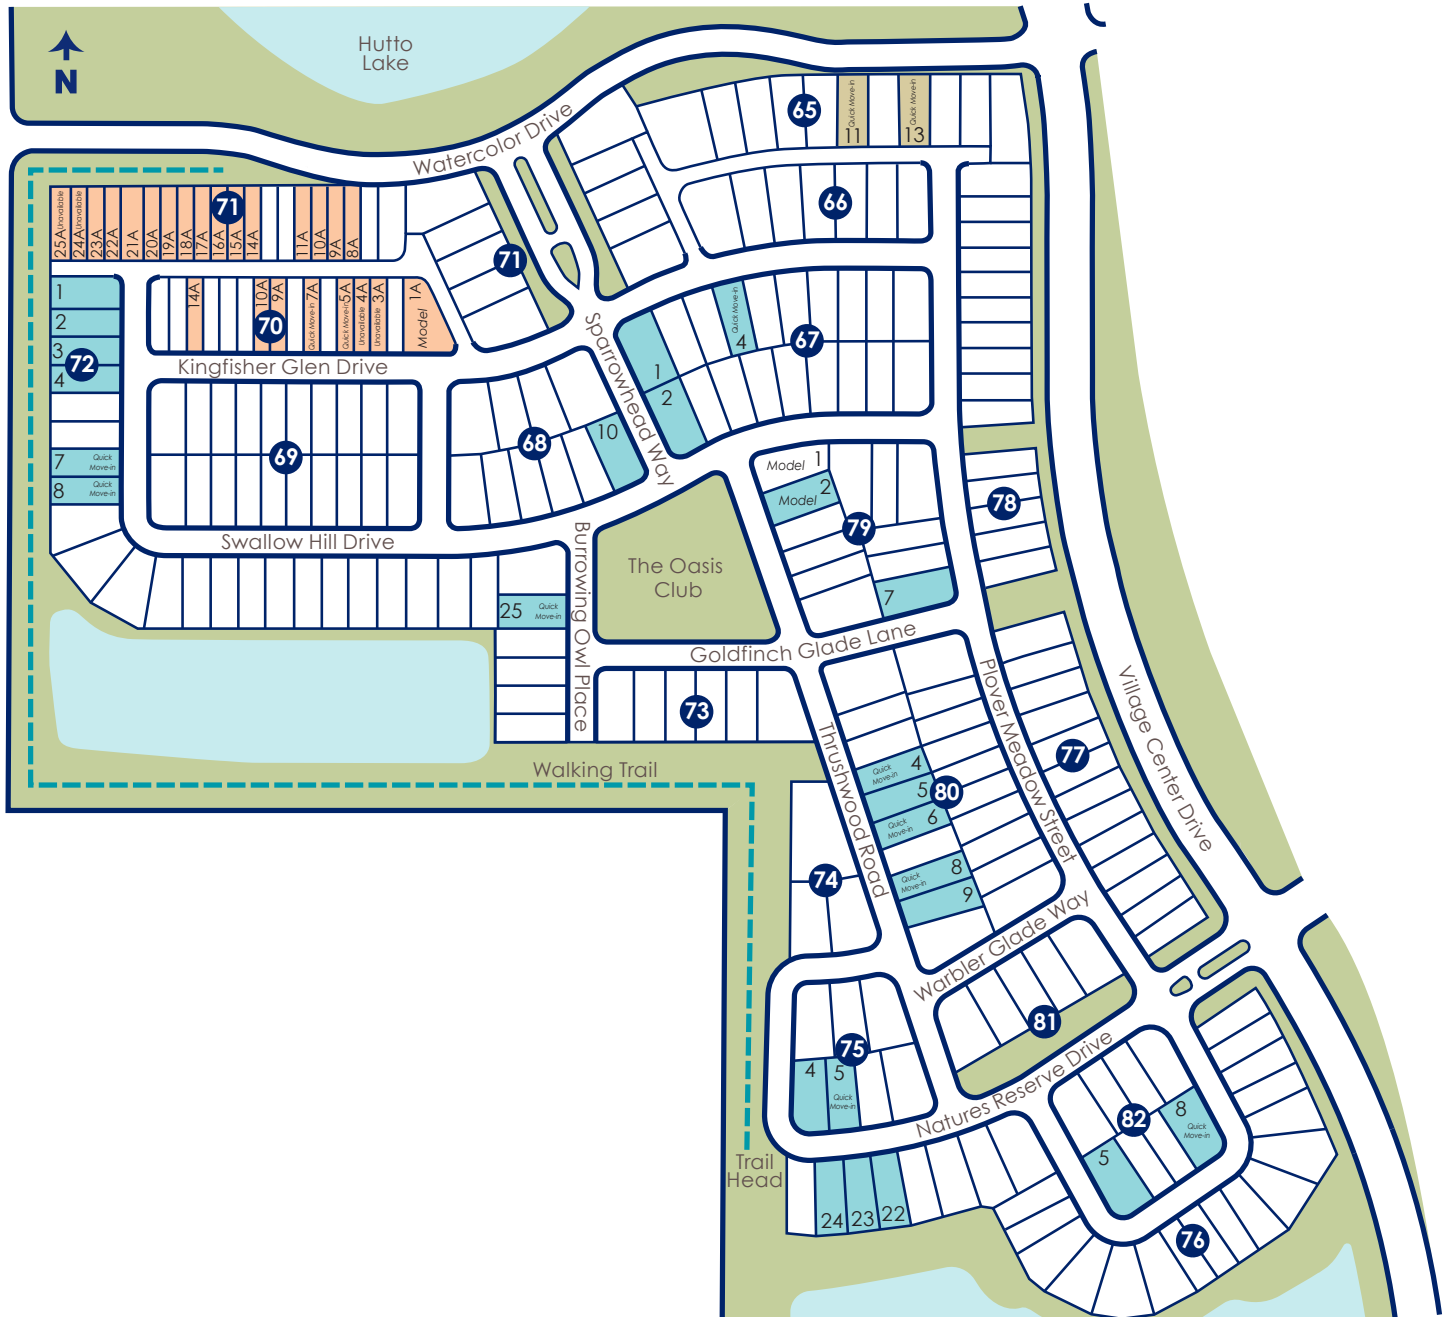

# Encore

by David Weekley Homes

Artist's concept only. Rendering subject to change without notice. 6/30/20

- 45' Classic Series
- 50' Tradition Series
- 55' Signature Series
- Villa Series
- Sold

# FISHHAWK

See a David Weekley Homes Sales Consultant for details. Prices, plans, dimensions, features, specifications, materials, and availability of homes or communities are subject to change without notice or obligation. Illustrations are artist's depictions only and may differ from completed improvements. Copyright © 2018-19 David Weekley Homes - All Rights Reserved. Houston, TX (ALLO98960)