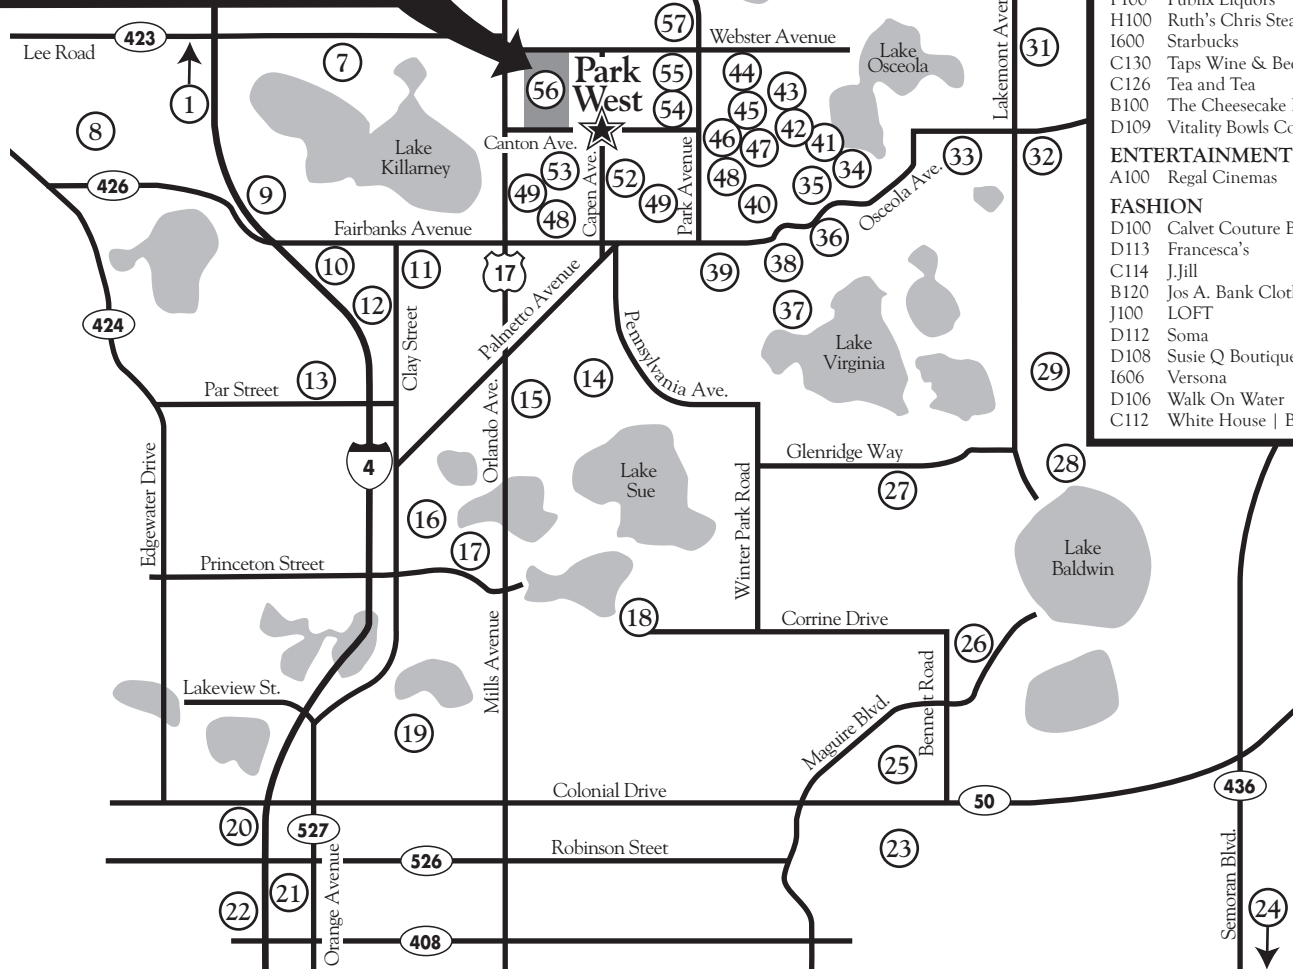

WINTER PARK VILLAGE

WINTER PARK VILLAGE DIRECTORY	
DINING FOOD SPECIALTIES	
N100A	Another Broken Egg
C108	Brio Tuscan Grille
N430	Chamberlin's Market & Cafe
C134	Crispers
C120	Edible Arrangements
A101	Lime Fresh Mexican Grill
A102	Menchie's Frozen Yogurt
D122	Mitchell's Fish Market
K100	P.F. Chang's China Bistro
A103	Pizzeria Valdiano
E100	Publix
F100	Publix Liquors
H100	Ruth's Chris Steak House
I600	Starbucks
C130	Taps Wine & Beer
C126	Tea and Tea
B100	The Cheesecake Factory
D109	Vitality Bowls Coming Soon
ENTERTAINMENT	
A100	Regal Cinemas
FASHION	
D100	Calvet Couture Bridal
D113	Francesca's
C114	JJill
B120	Jos A. Bank Clothiers
J100	LOFT
D112	Soma
D108	Susie Q Boutique
I606	Versona
D106	Walk On Water
C112	White House Black Market

SCHOOLS

First Congregational Church Preschool & Kindergarten	42
Monarch Learning Academy 1year-5	15
Audubon Park Elementary School K-5	26
The Parke House Academy PK-5	11
Killarney Elementary School K-5	9
Jewish Academy of Orlando K-8	2
Saint Margaret Mary Catholic School K-8	45
Maitland Middle School 6-8	4
Park Maitland Middle School PK-5	6
Glenridge Middle School 6-8	27
Winter Park High School 9-12	29
One School of the Arts 2yrs-11	1
Lake Highland Preparatory School PK-12	19
Circle Christian School K-12	10
Woodruff Academy Private School K-12	31
Center Academy Special Ed	3
The Paragon School Special Ed	8
Rollins College	38

HOSPITALS

Florida Hospital Orlando	16
Winter Park Memorial Hospital	32

SHOPPING

Church Street Station	21
Orlando Fashion Square Mall	25
Park Avenue Shops	46
Winter Park Village	56

OTHER AREAS OF INTEREST

Mead Botanical Garden	14
Orlando Science Center	17
Harry P. Leu Gardens	18
Bob Carr Theater	20
Amway Center	22
Orlando Executive Airport	23
Orlando International Airport	24
Lake Baldwin Park	28
Cady Way Trail	30
Morse Museum	33
Albin Polasek Museum & Sculpture Gardens	34
Cornell Fine Arts Museum	37
Winter Park Scenic Boat Tour	41
Central Park	48
Winter Park Farmers' Market	49