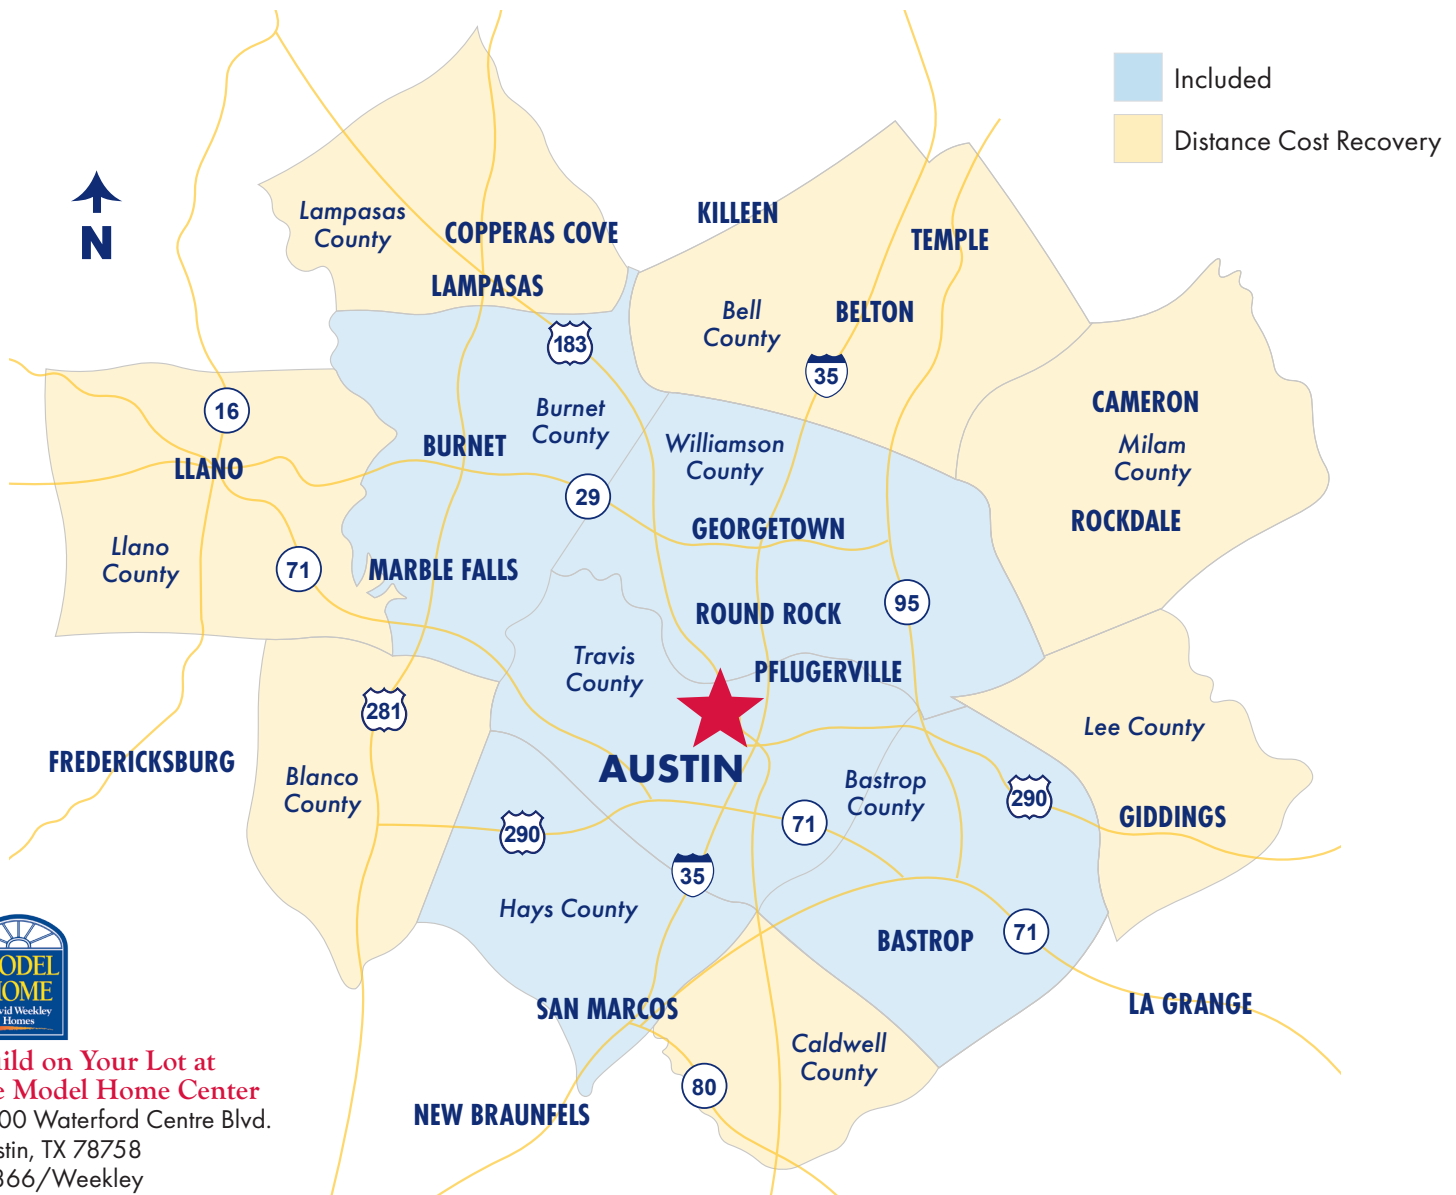

YOUR LAND. OUR QUALITY.

That's
The *Weekley Way*

WHERE WE BUILD

★ Build on Your Lot at the Model Home Center
9000 Waterford Centre Blvd.
Austin, TX 78758
1-866/Weekley

Build on Your Lot by David Weekley Homes