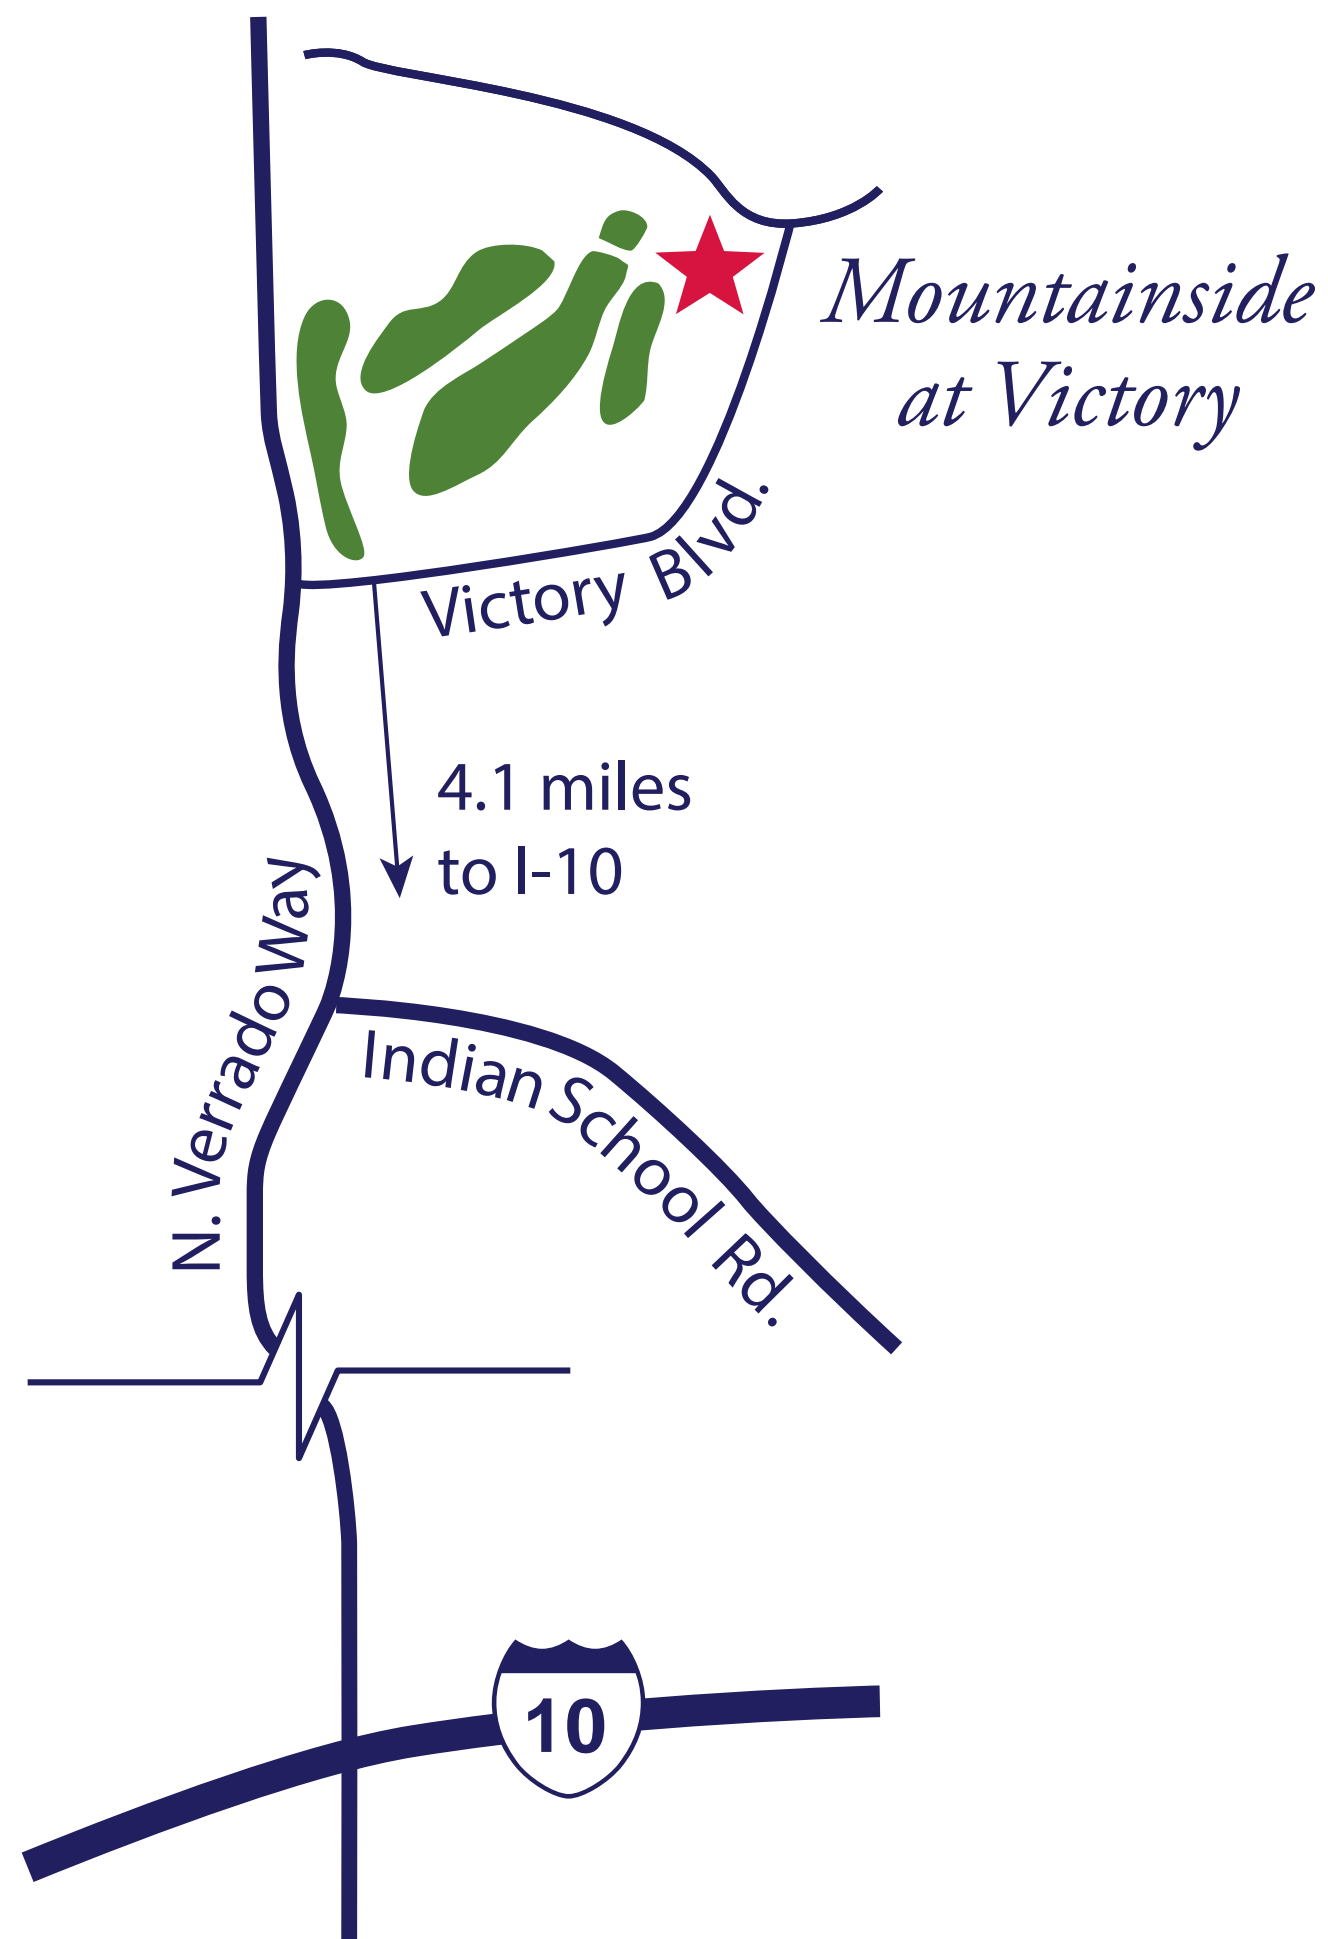

MOUNTAINSIDE

AT VICTORY

- 40' LOTS
- 45' LOTS
- 50' LOTS