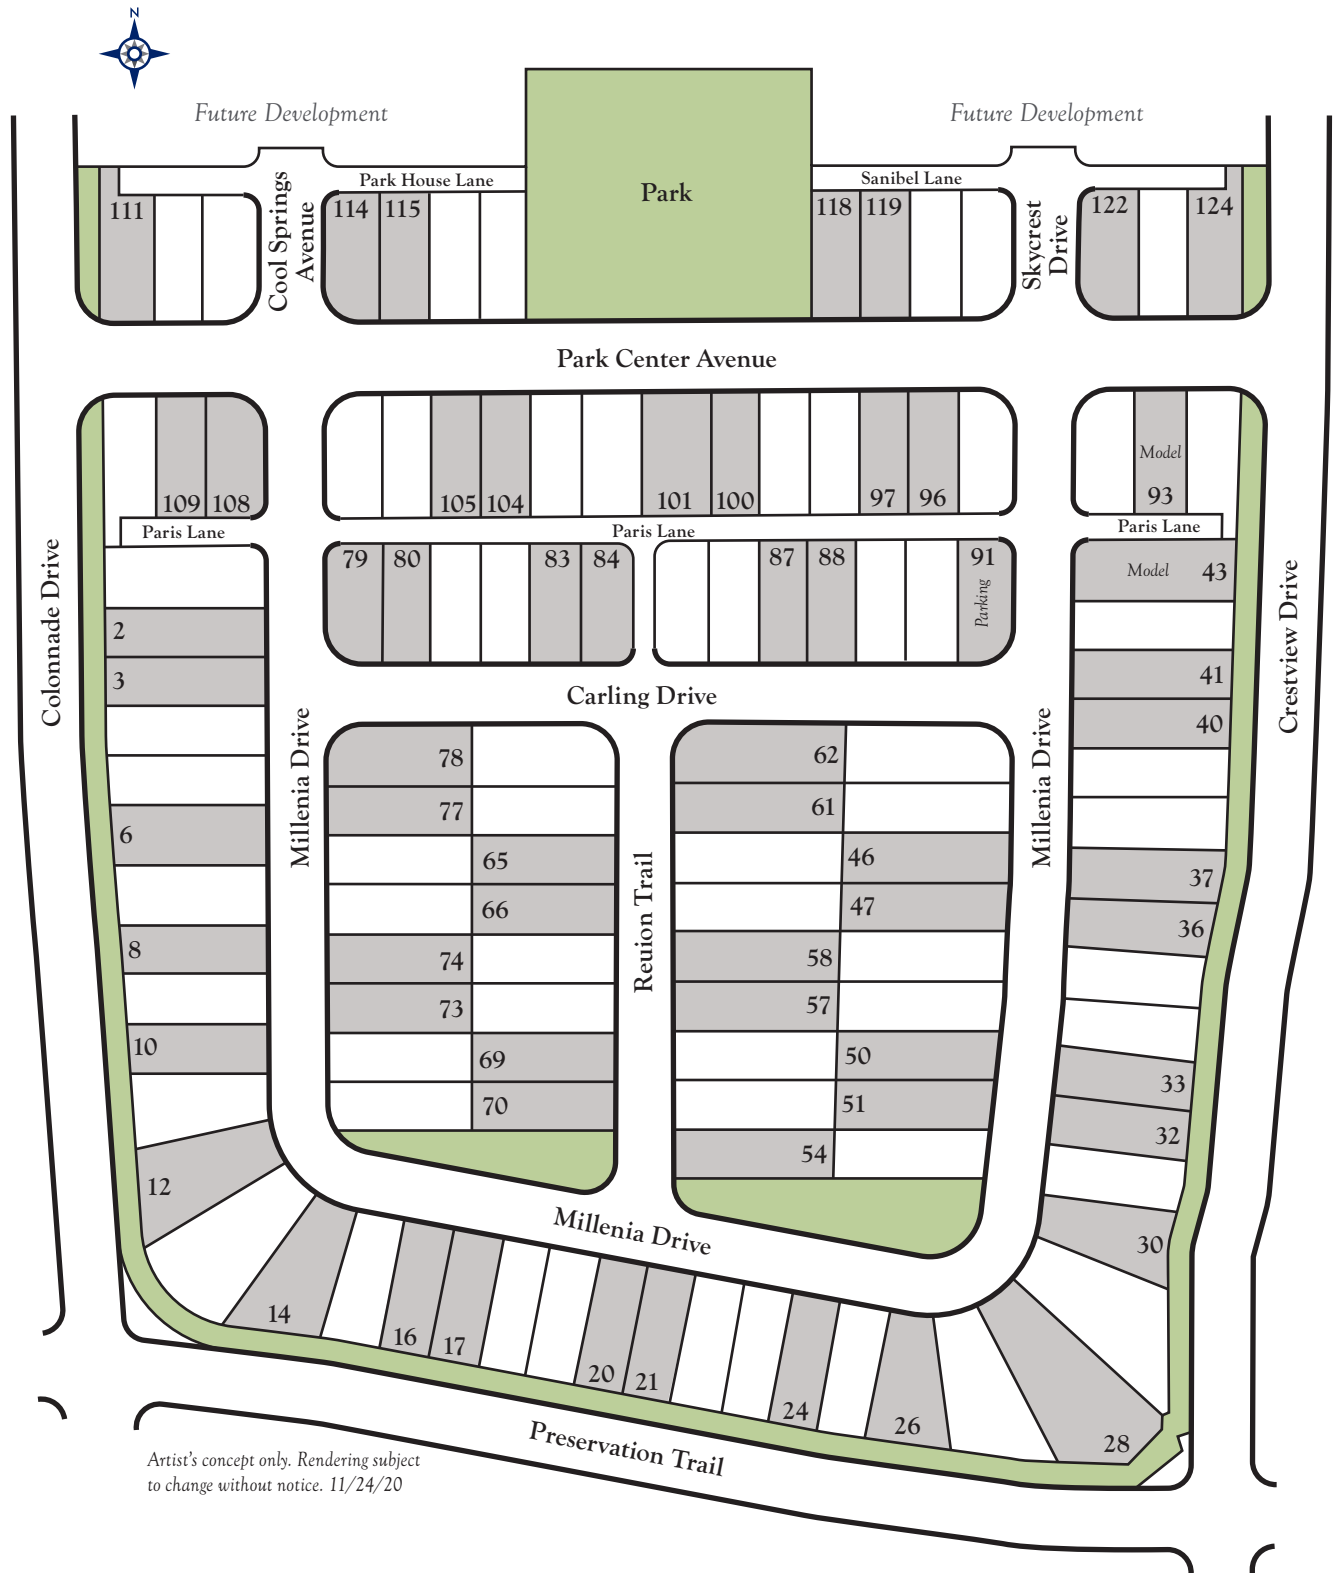

David Weekley Homes

Artist's concept only. Rendering subject to change without notice. 11/24/20

WEST END
AT TOWN CENTER