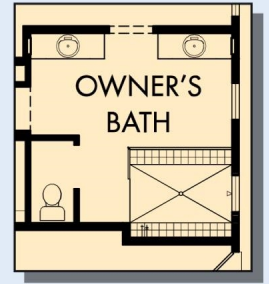

THE NOTION

Exterior A

2,794 - 2,799 sq. ft.

3 Bedrooms

3 Full Baths

1 Half Bath

4 Car Garage

Exterior C

Exterior D

Encore
by David Weekley Homes

THE NOTION

2,794 - 2,799 sq. ft. • 3 Bedrooms • 3 Full Baths • 1 Half Bath • 4 Car Garage

OPTIONAL WALL FIREPLACE AT FAMILY

OPTIONAL SUPER SHOWER AT OWNER'S BATH

A780 in 5519 PHX