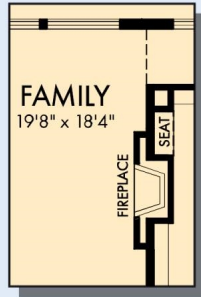

THE NOTION

Exterior A

2,794 - 2,799 sq. ft.

3 Bedrooms

3 Full Baths

1 Half Bath

4 Car Garage

Exterior C

Exterior D

Encore
by David Weekley Homes

THE NOTION

2,794 - 2,799 sq. ft. • 3 Bedrooms • 3 Full Baths • 1 Half Bath • 4 Car Garage

OPTIONAL WALL FIREPLACE AT FAMILY

OPTIONAL SUPER SHOWER AT OWNER'S BATH

A780 in 5519 PHX