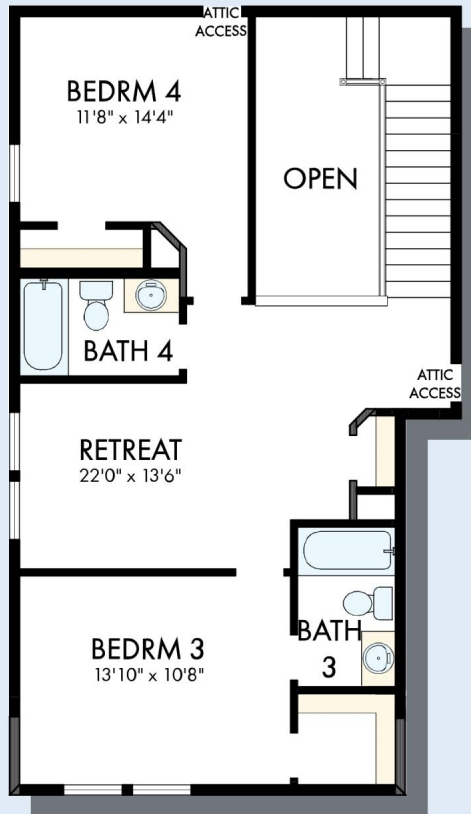

**David Weekley
Homes**

THE LINNEA

sq. ft. • Bedrooms • Full Baths • Half Baths • Car Garage

OPTIONAL SLIDE-IN TUB WITH SEPARATE SHOWER AT OWNER'S BATH

OPTIONAL SUPER SHOWER AT OWNER'S BATH

THE LINNEA

OPTIONAL TV ROOM

SECOND FLOOR

For additional options, please visit DavidWeekleyHomes.com

See a David Weekley Homes Sales Consultant for details. Prices, plans, dimensions, features, specifications, materials, and availability of homes or communities are subject to change without notice or obligation. Illustrations are artist's depictions only and may differ from completed improvements. Copyright © 2026 David Weekley Homes - All Rights Reserved. Houston, TX