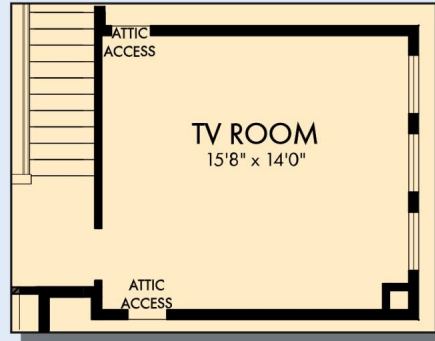

**David Weekley
Homes**

THE LINNEA

sq. ft. • Bedrooms • Full Baths • Half Baths • Car Garage

OPTIONAL SLIDE-IN TUB WITH SEPARATE SHOWER AT OWNER'S BATH

OPTIONAL SUPER SHOWER AT OWNER'S BATH

THE LINNEA

OPTIONAL TV ROOM