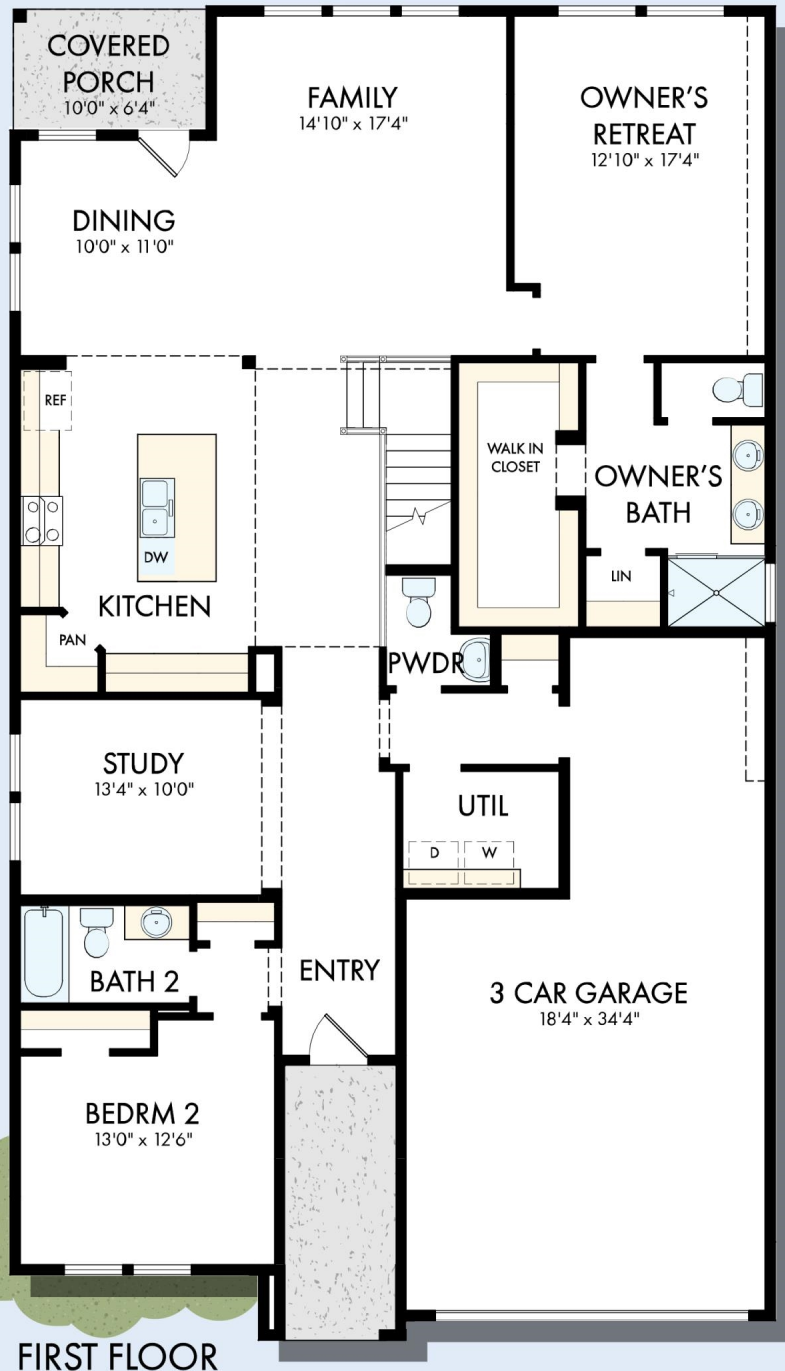

**David Weekley
Homes**

THE LINNEA

sq. ft. • Bedrooms • Full Baths • Half Baths • Car Garage

OPTIONAL SLIDE-IN TUB WITH SEPARATE SHOWER AT OWNER'S BATH

OPTIONAL SUPER SHOWER AT OWNER'S BATH

THE LINNEA

OPTIONAL TV ROOM