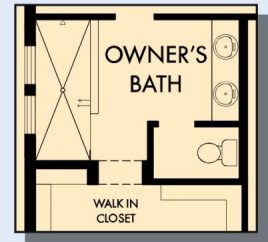

THE BELLA VISTA

Exterior E

2,463 - 2,502 sq. ft.

4 Bedrooms

3 Full Baths

3 Car Garage

Exterior F

Exterior G

David Weekley
Homes

THE BELLA VISTA

2,463 - 2,502 sq. ft. • 4 Bedrooms • 3 Full Baths • 3 Car Garage

OPTIONAL SUPER SHOWER AT OWNER'S BATH

OPTIONAL SLIDE-IN TUB WITH SEPARATE SHOWER AT OWNER'S BATH

F118 in 3959 TAM