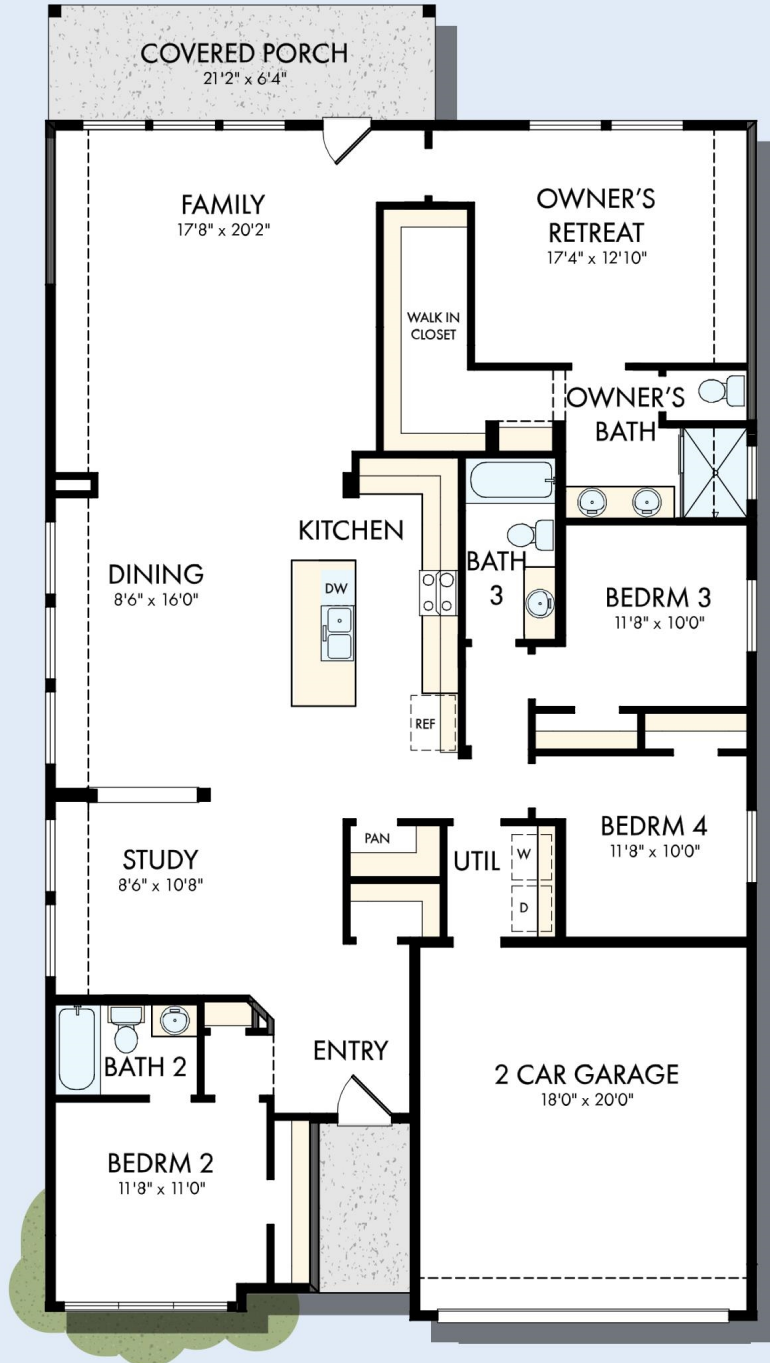

THE KLINE

Exterior B

2,115 - 2,181 sq. ft.

4 Bedrooms

3 Full Baths

2 Car Garage

Exterior C

Exterior H

David Weekley
Homes

THE KLINE

2,115 - 2,181 sq. ft. • 4 Bedrooms • 3 Full Baths • 2 Car Garage

6268 in 2187 AUS

For additional options, please visit DavidWeekleyHomes.com

7/6/2026

See a David Weekley Homes Sales Consultant for details.
Prices, plans, dimensions, features, specifications, materials,
and availability of homes or communities are subject to
change without notice or obligation. Illustrations are artist's
depictions only and may differ from completed improvements.
Copyright © 2026 David Weekley Homes - All Rights Reserved.
Austin, TX