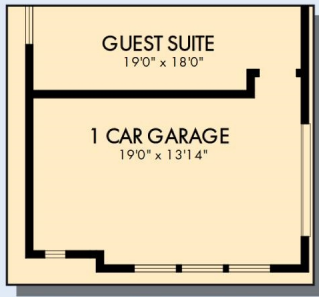

# THE DELGADO

Exterior A

Exterior C

4,190 - 4,220 sq. ft.

4 Bedrooms

3 Full Baths

1 Half Bath

4 Car Garage

# THE DELGADO

4,190 - 4,220 sq. ft. • 4 Bedrooms • 3 Full Baths • 1 Half Bath • 4 Car Garage

OPTIONAL ATTACHED 5 CAR GARAGE AT GUEST SUITE

OPTIONAL EXTENDED COVERED PORCH

FIRST FLOOR