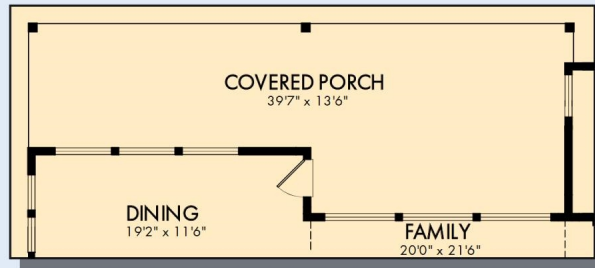

# THE DELGADO

Exterior A

Exterior C

4,190 - 4,220 sq. ft.

4 Bedrooms

3 Full Baths

1 Half Bath

4 Car Garage

# THE DELGADO

4,190 - 4,220 sq. ft. • 4 Bedrooms • 3 Full Baths • 1 Half Bath • 4 Car Garage

OPTIONAL ATTACHED 5 CAR GARAGE AT GUEST SUITE

OPTIONAL EXTENDED COVERED PORCH

FIRST FLOOR