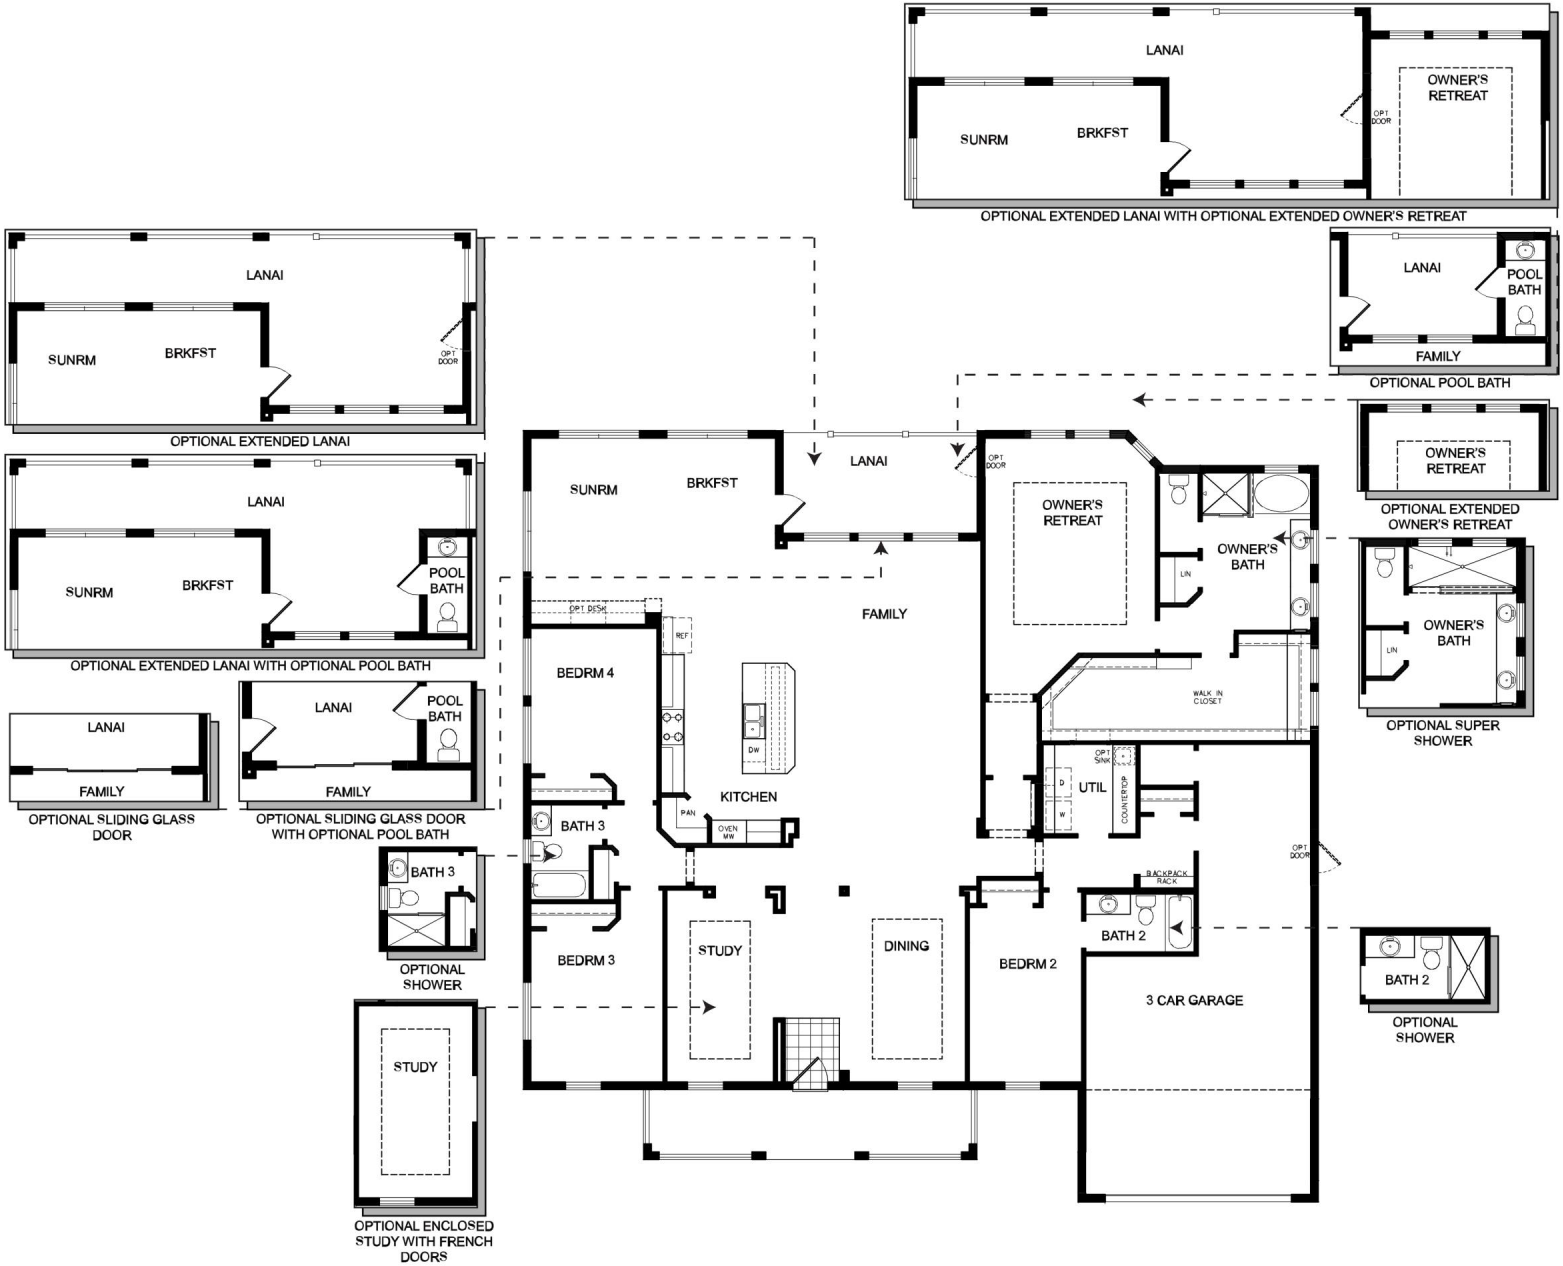

# FLOOR PLAN OPTIONS

# THE TURTLE KEY

**DavidWeekleyHomes.com**

8858\_TAM\_3905

3/28/2018

Prices, plans, dimensions, features, specifications, materials and availability of homes or communities are subject to change without notice or obligation. Illustrations are artist depictions only and may differ from completed improvements. Not all options available in all communities. Copyright 2018 (c) David Weekley Homes - All Rights Reserved.