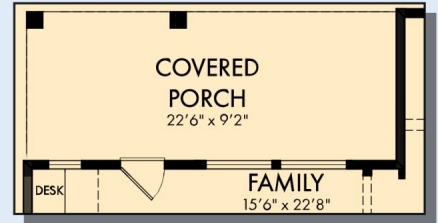

THE ROSE

Exterior F

2,206 - 2,216 sq. ft.

4 Bedrooms

3 Full Baths

2 Car Garage

Exterior H

Exterior I

David Weekley
Homes

THE ROSE

2,206 - 2,216 sq. ft. • 4 Bedrooms • 3 Full Baths • 2 Car Garage

OPTIONAL EXTENDED COVERED PORCH

OPTIONAL SUPER SHOWER AT OWNER'S BATH

T004 in 1451 HOU

For additional options, please visit DavidWeekleyHomes.com