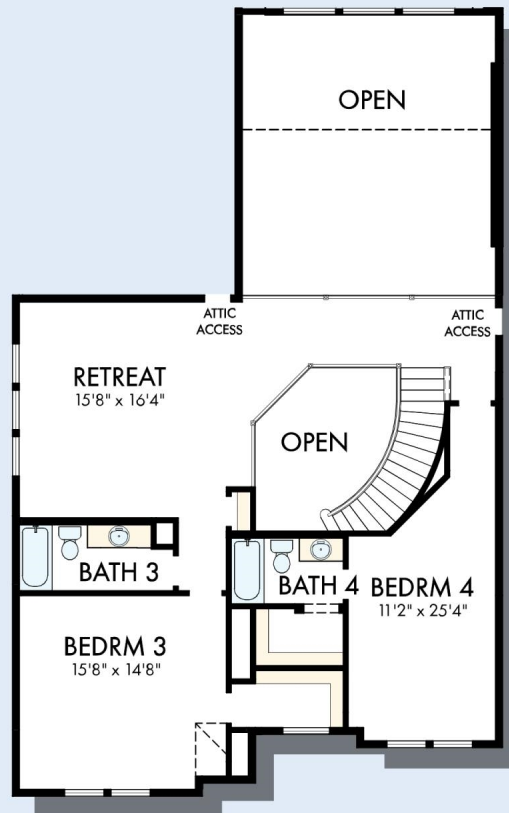

THE MOZART

Exterior A

4,601 - 4,998 sq. ft.

4 - 5 Bedrooms

4 Full Baths

1 Half Bath

3 Car Garage

Exterior B

Exterior D

David Weekley
Homes

THE MOZART

4,601 - 4,998 sq. ft. • 4 - 5 Bedrooms • 4 Full Baths • 1 Half Bath • 3 Car Garage

T358 in 2235 AUS

For additional options, please visit DavidWeekleyHomes.com

5/28/2026

DavidWeekleyHomes.com

THE MOZART

OPTIONAL BEDROOM
5 AT RETREAT

OPTIONAL EXTENDED
2ND TV ROOM

SECOND FLOOR

For additional options, please visit DavidWeekleyHomes.com

See a David Weekley Homes Sales Consultant for details.
Prices, plans, dimensions, features, specifications, materials,
and availability of homes or communities are subject to
change without notice or obligation. Illustrations are artist's
depictions only and may differ from completed improvements.
Copyright © 2026 David Weekley Homes - All Rights Reserved.
Austin, TX