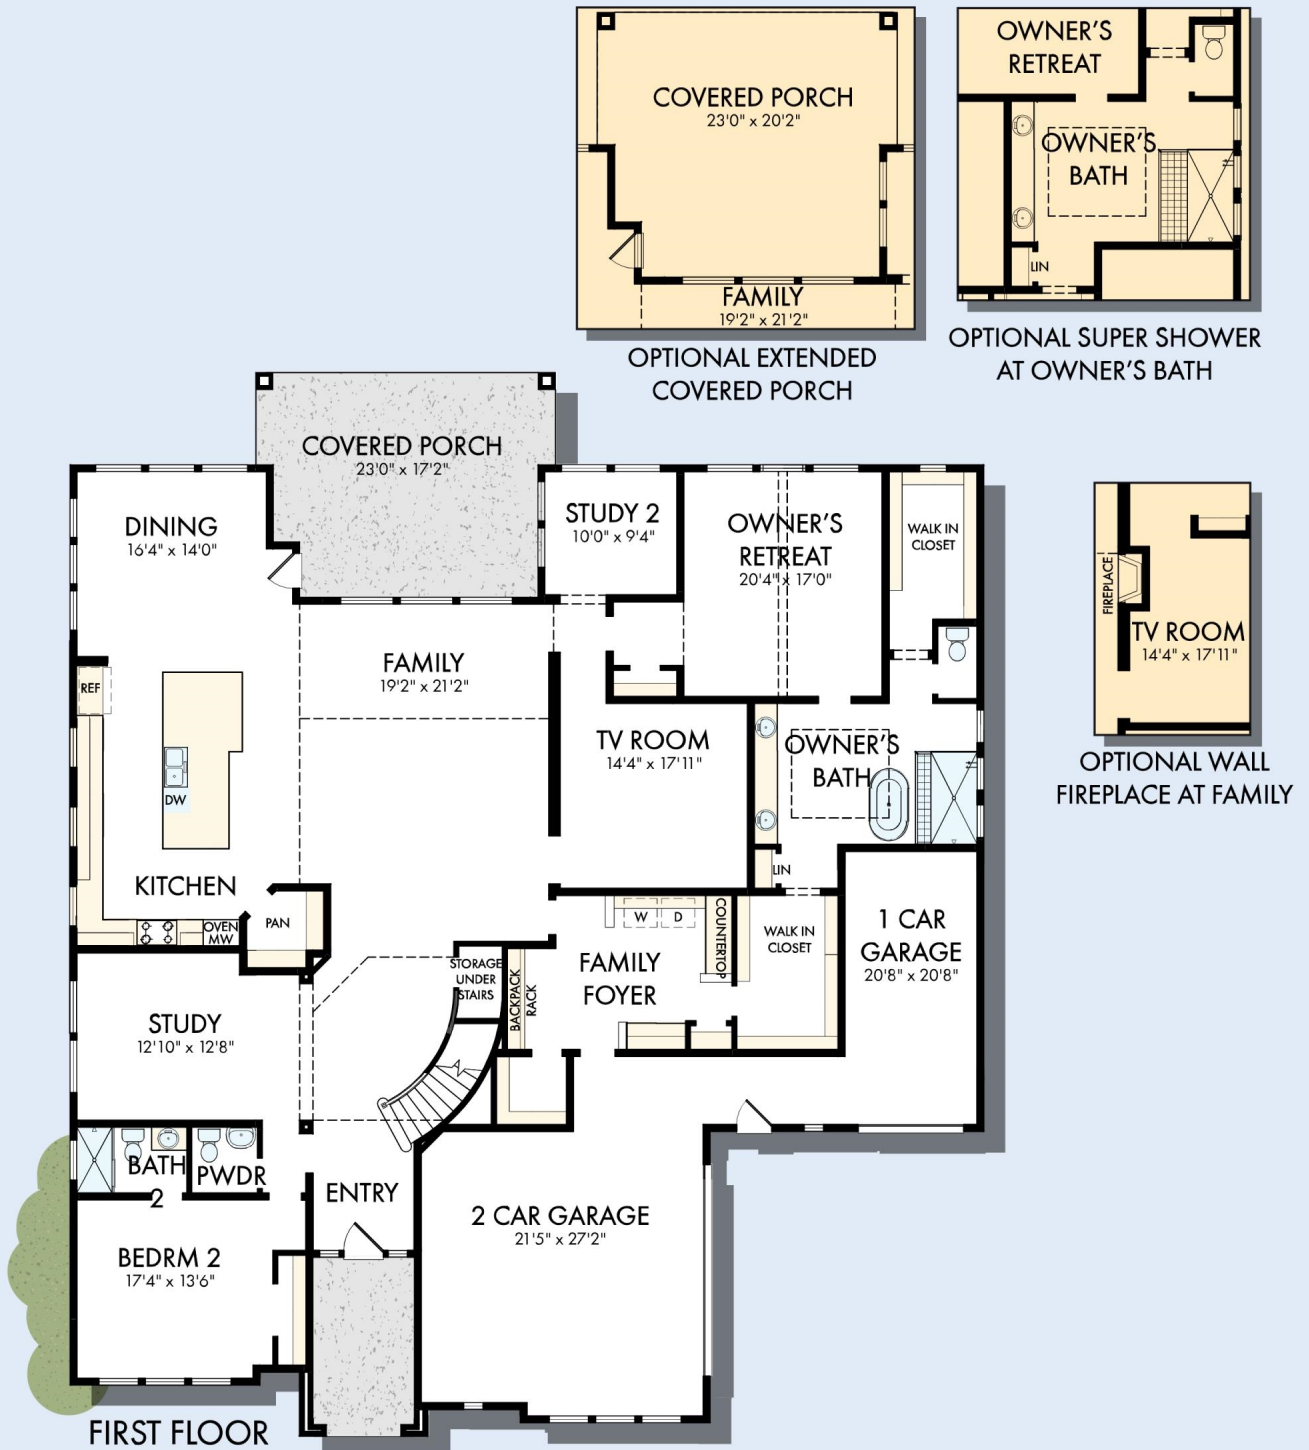

THE MOZART

Exterior A

4,601 - 4,998 sq. ft.

4 - 5 Bedrooms

4 Full Baths

1 Half Bath

3 Car Garage

Exterior B

Exterior D

David Weekley
Homes

THE MOZART

4,601 - 4,998 sq. ft. • 4 - 5 Bedrooms • 4 Full Baths • 1 Half Bath • 3 Car Garage

T358 in 2235 AUS

For additional options, please visit DavidWeekleyHomes.com

5/28/2026

DavidWeekleyHomes.com

THE MOZART

OPTIONAL BEDROOM
5 AT RETREAT

OPTIONAL EXTENDED
2ND TV ROOM

SECOND FLOOR

For additional options, please visit DavidWeekleyHomes.com

See a David Weekley Homes Sales Consultant for details.
Prices, plans, dimensions, features, specifications, materials,
and availability of homes or communities are subject to
change without notice or obligation. Illustrations are artist's
depictions only and may differ from completed improvements.
Copyright © 2026 David Weekley Homes - All Rights Reserved.
Austin, TX