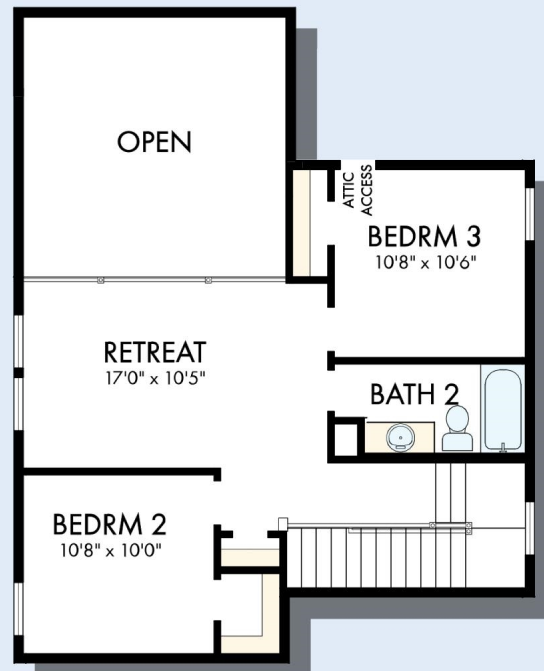

THE HEREFORD

Exterior A

2,250 - 2,304 sq. ft.

3 - 4 Bedrooms

2 - 3 Full Baths

1 Half Bath

2 Car Garage

Exterior B

Exterior C

David Weekley
Homes

THE HEREFORD

2,250 - 2,304 sq. ft. • 3 - 4 Bedrooms • 2 - 3 Full Baths • 1 Half Bath • 2 Car Garage

FIRST FLOOR

THE HEREFORD

SECOND FLOOR

For additional options, please visit DavidWeekleyHomes.com