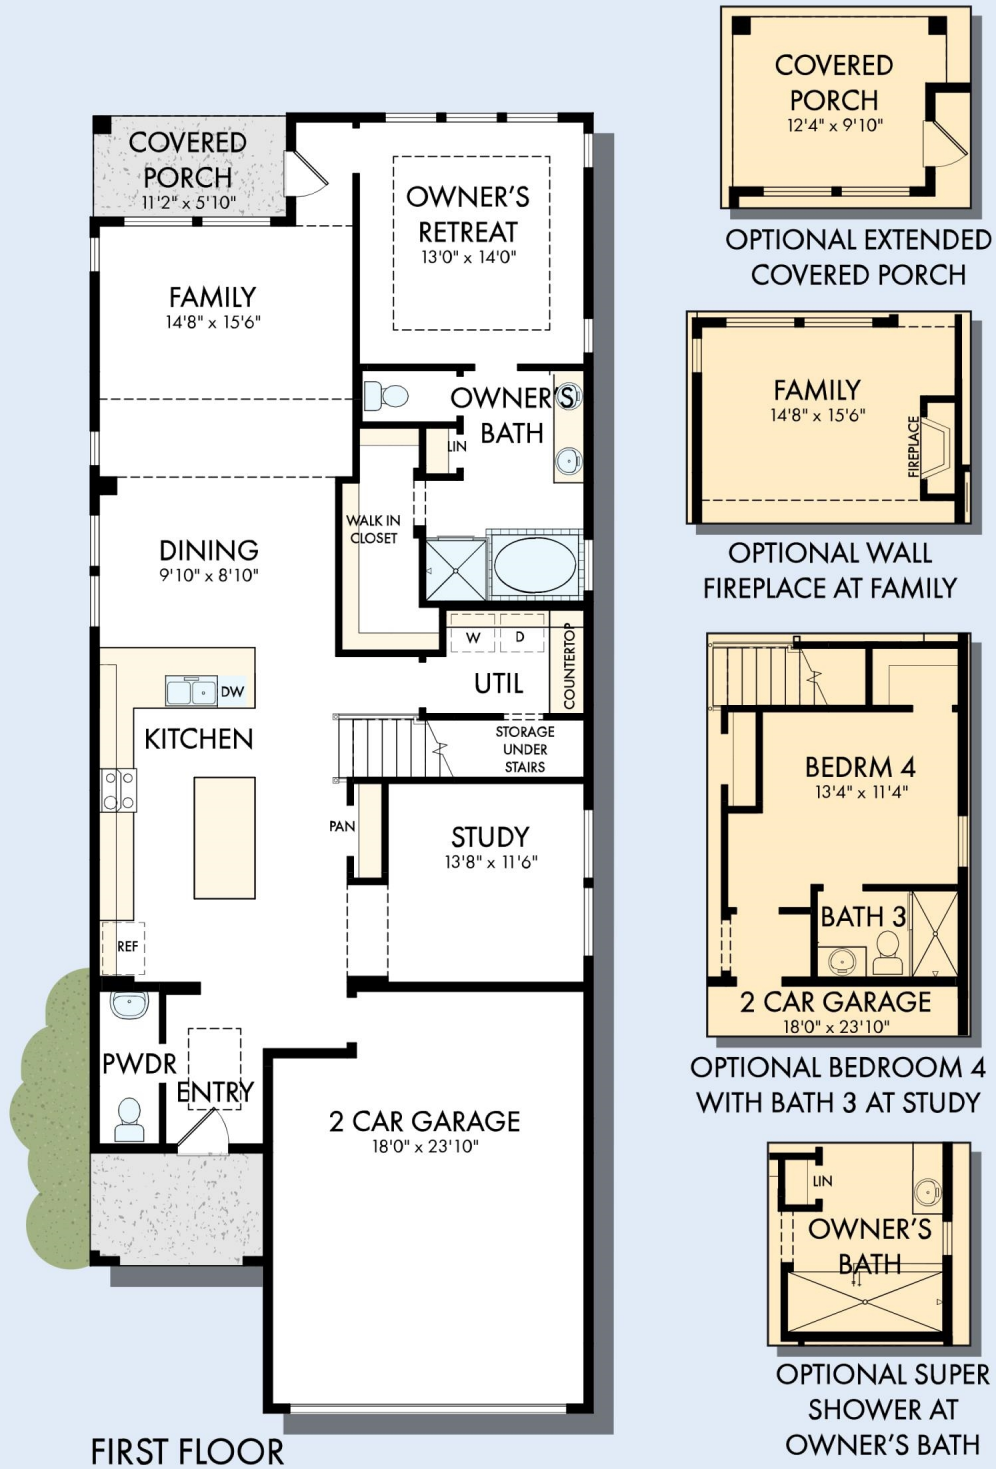

THE HEREFORD

Exterior A

2,250 - 2,304 sq. ft.

3 - 4 Bedrooms

2 - 3 Full Baths

1 Half Bath

2 Car Garage

Exterior B

Exterior C

David Weekley
Homes

THE HEREFORD

2,250 - 2,304 sq. ft. • 3 - 4 Bedrooms • 2 - 3 Full Baths • 1 Half Bath • 2 Car Garage

FIRST FLOOR

THE HEREFORD

SECOND FLOOR

For additional options, please visit DavidWeekleyHomes.com