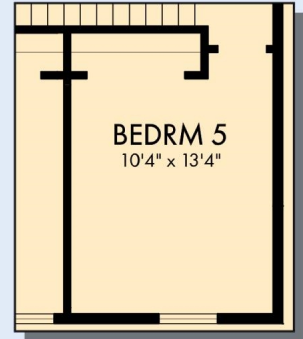

OPTIONAL BEDROOM 5
AT RETREAT