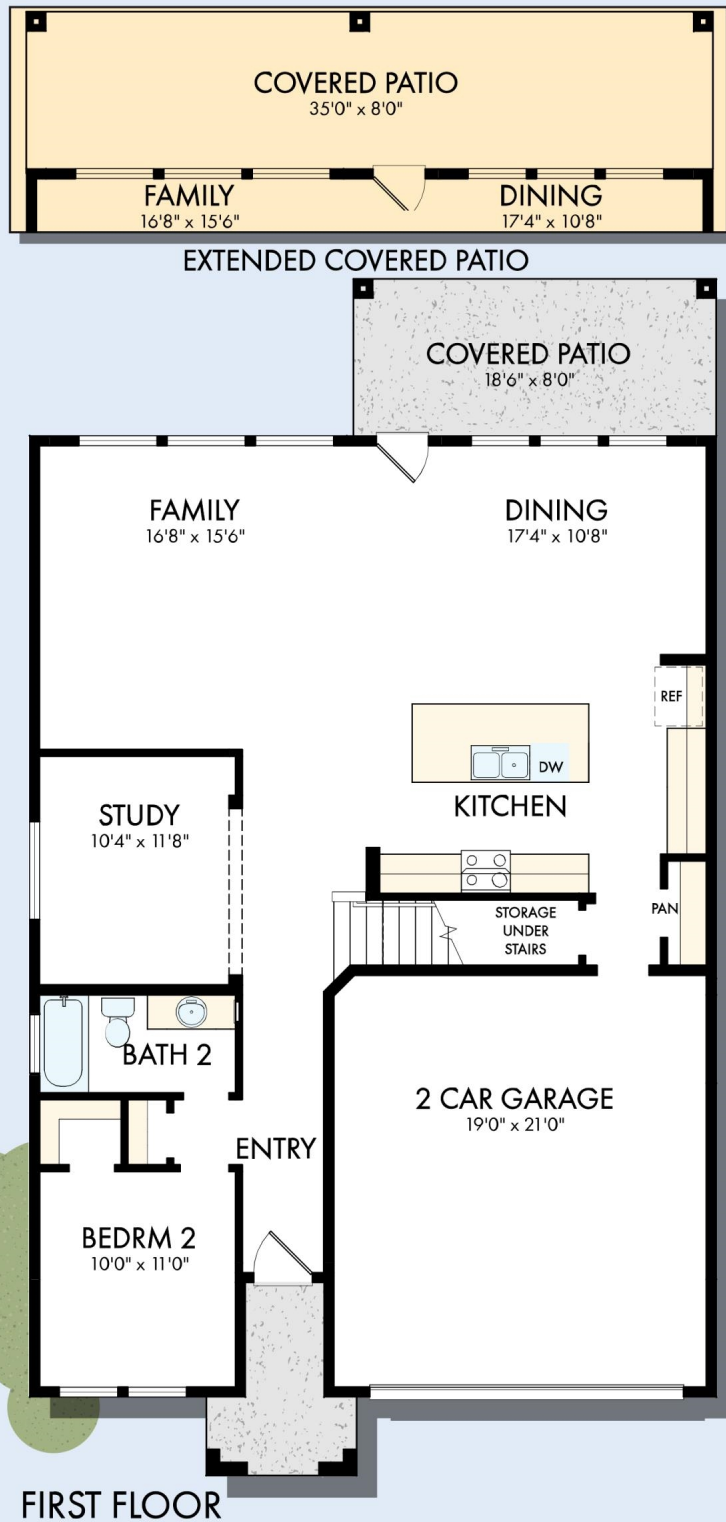

THE VERDOT

Exterior A

2,721 - 2,730 sq. ft.

4 - 5 Bedrooms

3 Full Baths

2 Car Garage

Exterior C

Exterior F

David Weekley
Homes

THE VERDOT

2,721 - 2,730 sq. ft. • 4 - 5 Bedrooms • 3 Full Baths • 2 Car Garage

A640 in 5548 PHX

For additional options, please visit DavidWeekleyHomes.com

6/21/2026

DavidWeekleyHomes.com

THE VERDOT

OPTIONAL SUPER SHOWER
AT OWNER'S BATH

OPTIONAL DROP-IN TUB
WITH SEPARATE SHOWER
AT OWNER'S BATH

OPTIONAL BEDROOM 5
AT RETREAT

SECOND FLOOR

For additional options, please visit DavidWeekleyHomes.com