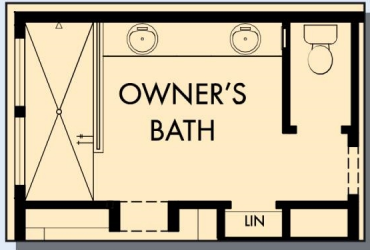

David Weekley
Homes

THE VERDOT

2,721 - 2,730 sq. ft. • 4 - 5 Bedrooms • 3 Full Baths • 2 Car Garage

A640 in 5548 PHX

For additional options, please visit DavidWeekleyHomes.com

6/21/2026

DavidWeekleyHomes.com

THE VERDOT

OPTIONAL SUPER SHOWER
AT OWNER'S BATH

OPTIONAL DROP-IN TUB
WITH SEPARATE SHOWER
AT OWNER'S BATH

OPTIONAL BEDROOM 5
AT RETREAT

SECOND FLOOR

For additional options, please visit DavidWeekleyHomes.com