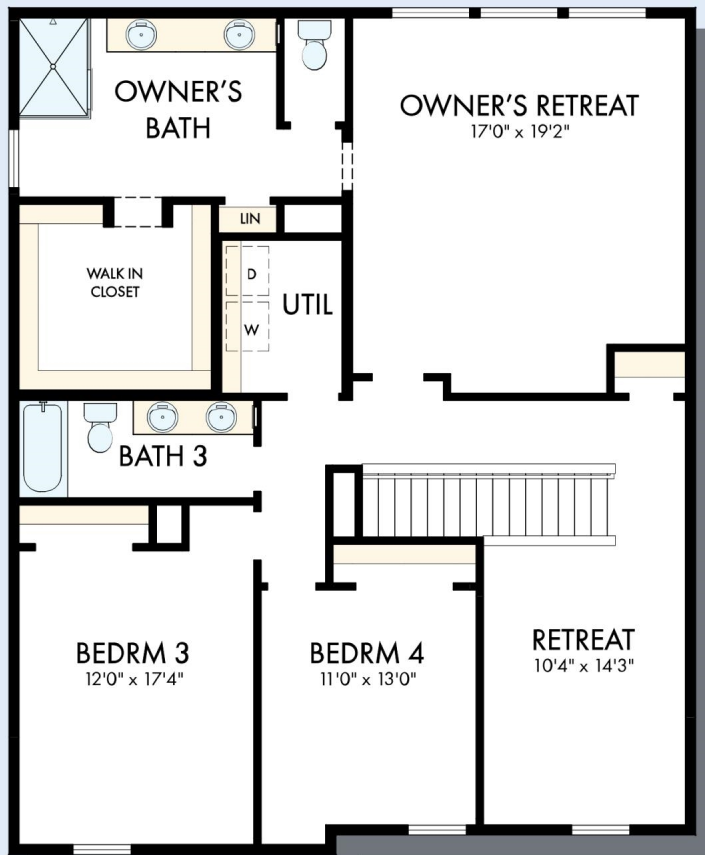

THE VERDOT

Exterior A

2,721 - 2,730 sq. ft.

4 - 5 Bedrooms

3 Full Baths

2 Car Garage

Exterior C

Exterior F

David Weekley
Homes

THE VERDOT

2,721 - 2,730 sq. ft. • 4 - 5 Bedrooms • 3 Full Baths • 2 Car Garage

A640 in 5548 PHX

For additional options, please visit DavidWeekleyHomes.com

6/21/2026

DavidWeekleyHomes.com

THE VERDOT

OPTIONAL SUPER SHOWER
AT OWNER'S BATH

OPTIONAL DROP-IN TUB
WITH SEPARATE SHOWER
AT OWNER'S BATH

OPTIONAL BEDROOM 5
AT RETREAT

SECOND FLOOR

For additional options, please visit DavidWeekleyHomes.com