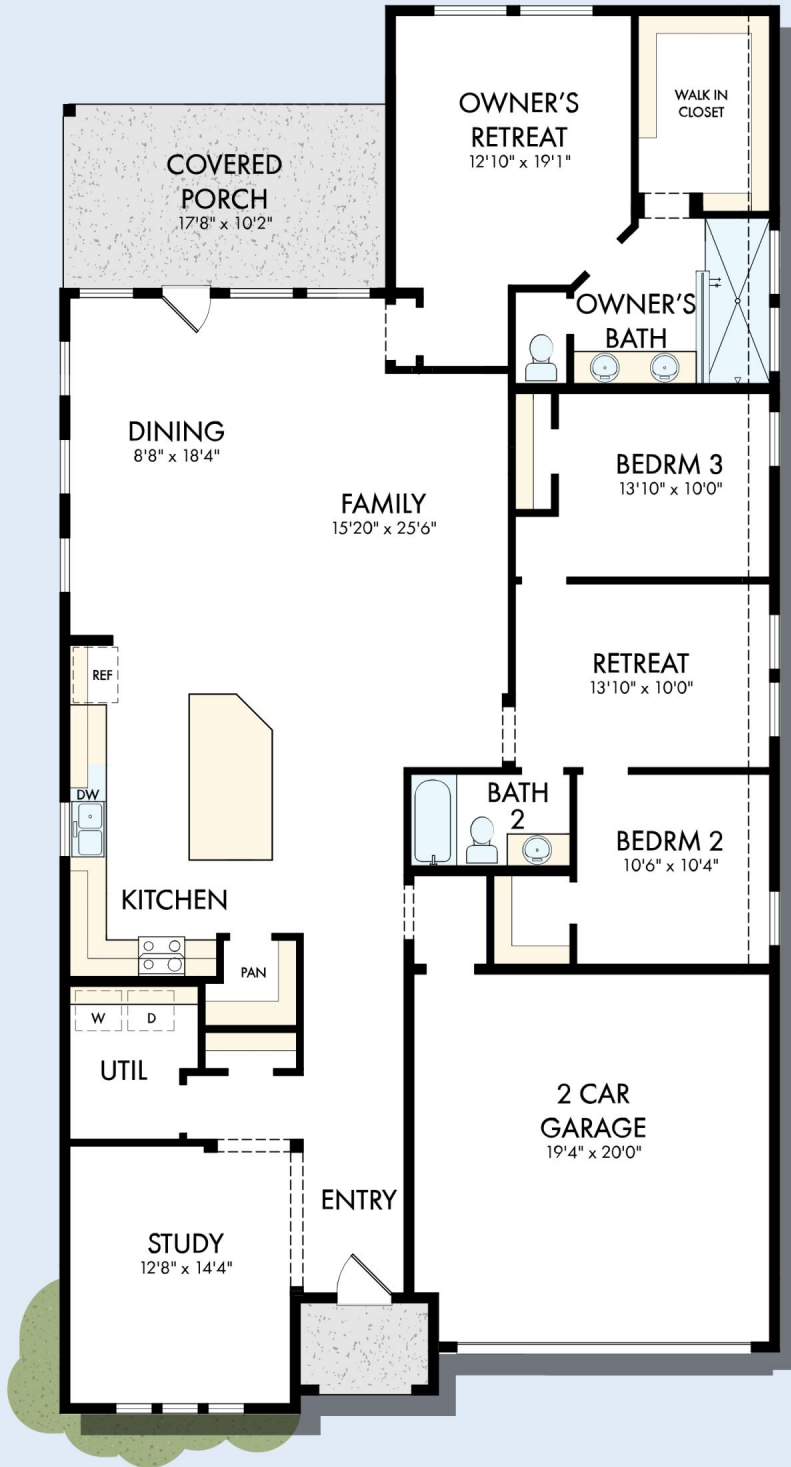

# THE PINE

Exterior A

2,244 - 2,286 sq. ft.

3 Bedrooms

2 Full Baths

2 Car Garage

Exterior D

Exterior X

# THE PINE

2,244 - 2,286 sq. ft. • 3 Bedrooms • 2 Full Baths • 2 Car Garage

T226 in 2425 SAN

For additional options, please visit [DavidWeekleyHomes.com](http://DavidWeekleyHomes.com)

4/21/2026

See a David Weekley Homes Sales Consultant for details. Prices, plans, dimensions, features, specifications, materials, and availability of homes or communities are subject to change without notice or obligation. Illustrations are artist's depictions only and may differ from completed improvements. Copyright © 2026 David Weekley Homes - All Rights Reserved. San Antonio, TX