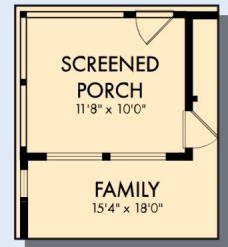

# THE INSPIRATION

Exterior A

1,467 sq. ft.

2 - 3 Bedrooms

2 Full Baths

2 Car Garage

Exterior B

Exterior C

# THE INSPIRATION

1,467 sq. ft. • 2 - 3 Bedrooms • 2 Full Baths • 2 Car Garage

OPTIONAL EXTENDED SCREENED PORCH

OPTIONAL BEDROOM 3 AT STUDY

B928 in 3286 RAL

For additional options, please visit [DavidWeekleyHomes.com](http://DavidWeekleyHomes.com)