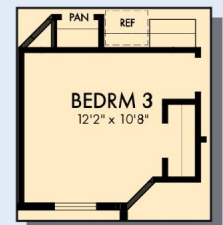

# THE INSPIRATION

Exterior A

1,467 sq. ft.

2 - 3 Bedrooms

2 Full Baths

2 Car Garage

Exterior B

Exterior C

# THE INSPIRATION

1,467 sq. ft. • 2 - 3 Bedrooms • 2 Full Baths • 2 Car Garage

OPTIONAL EXTENDED SCREENED PORCH

OPTIONAL BEDROOM 3 AT STUDY

B928 in 3286 RAL

For additional options, please visit [DavidWeekleyHomes.com](http://DavidWeekleyHomes.com)