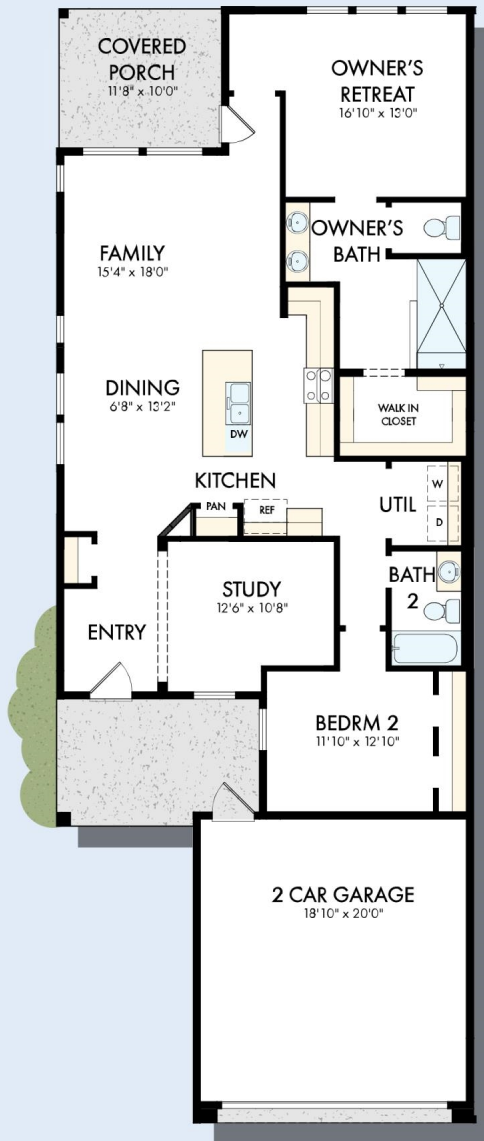

# THE INSPIRATION

Exterior A

1,467 sq. ft.

2 - 3 Bedrooms

2 Full Baths

2 Car Garage

Exterior B

Exterior C

# THE INSPIRATION

1,467 sq. ft. • 2 - 3 Bedrooms • 2 Full Baths • 2 Car Garage

OPTIONAL EXTENDED SCREENED PORCH

OPTIONAL BEDROOM 3 AT STUDY

B928 in 3286 RAL

For additional options, please visit [DavidWeekleyHomes.com](http://DavidWeekleyHomes.com)