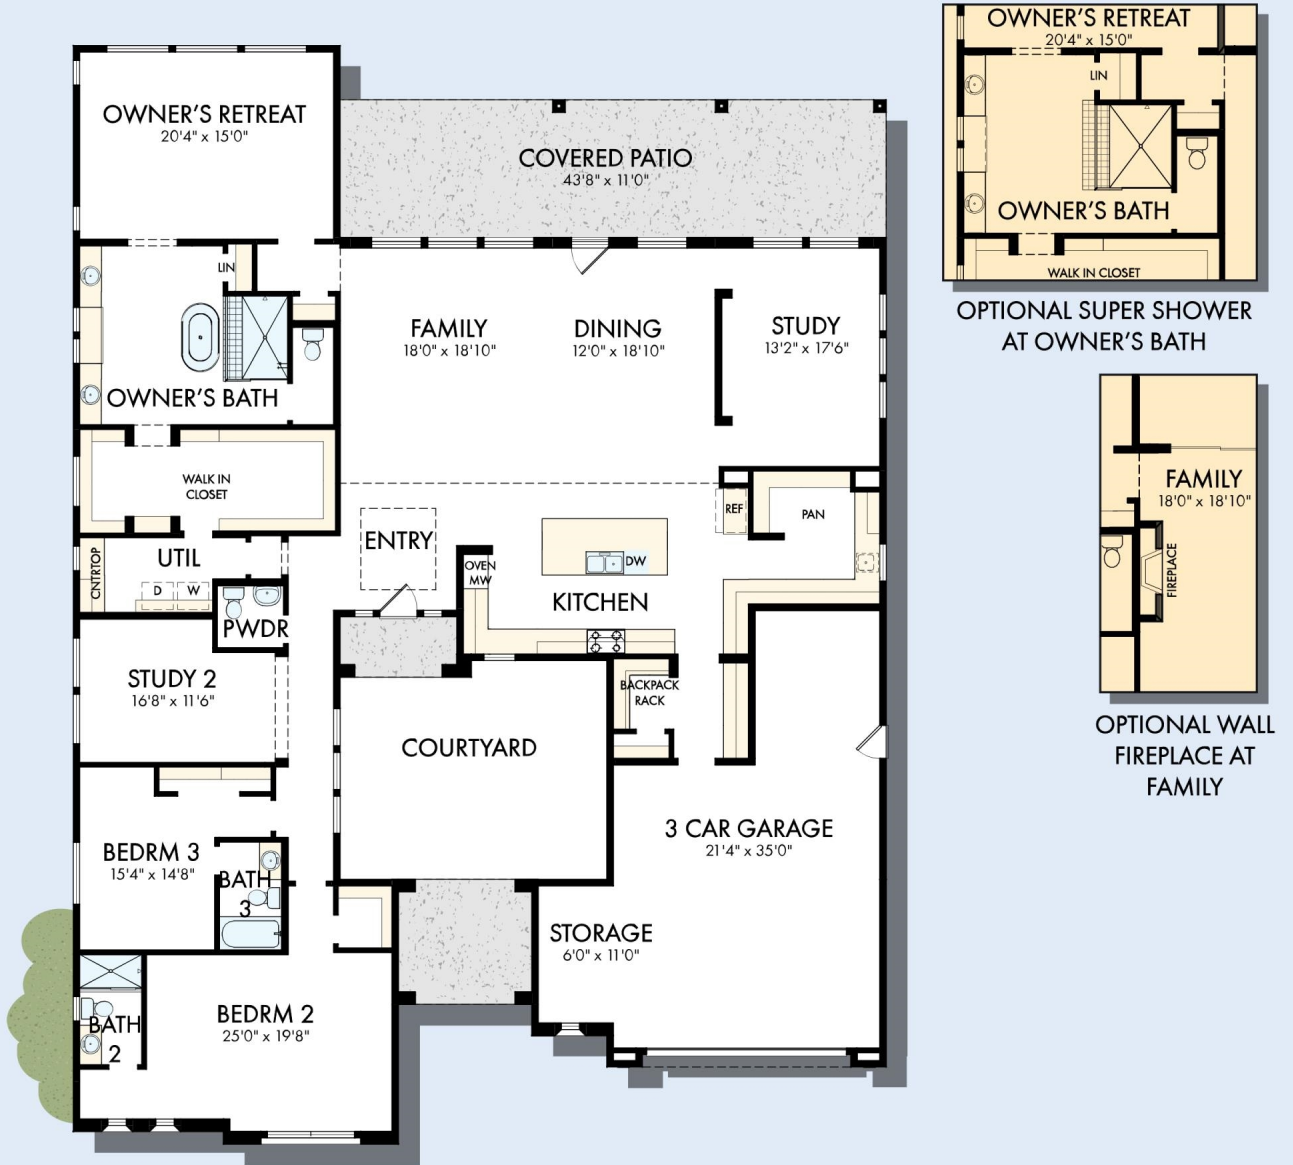

THE FASCINATE

Exterior A

3,458 - 3,470 sq. ft.

3 Bedrooms

3 Full Baths

1 Half Bath

3 Car Garage

Exterior B

Exterior C

Encore
by David Weekley Homes

THE FASCINATE

3,458 - 3,470 sq. ft. • 3 Bedrooms • 3 Full Baths • 1 Half Bath • 3 Car Garage

A782 in 5519 PHX

For additional options, please visit DavidWeekleyHomes.com