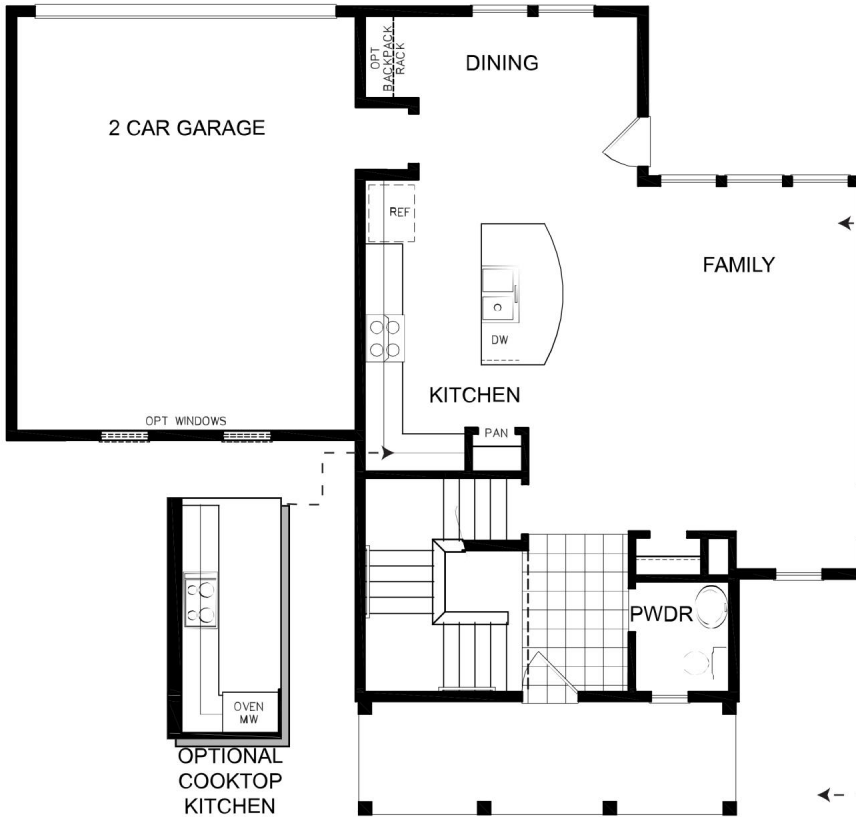

**FLOOR PLAN OPTIONS**

# THE SOLITUDE

SECOND FLOOR

OPTIONAL EXTENDED OWNER'S CLOSET

FIRST FLOOR

OPTIONAL WRAP AROUND PORCH

**DavidWeekleyHomes.com**

6402\_SLC\_5301

5/17/2017