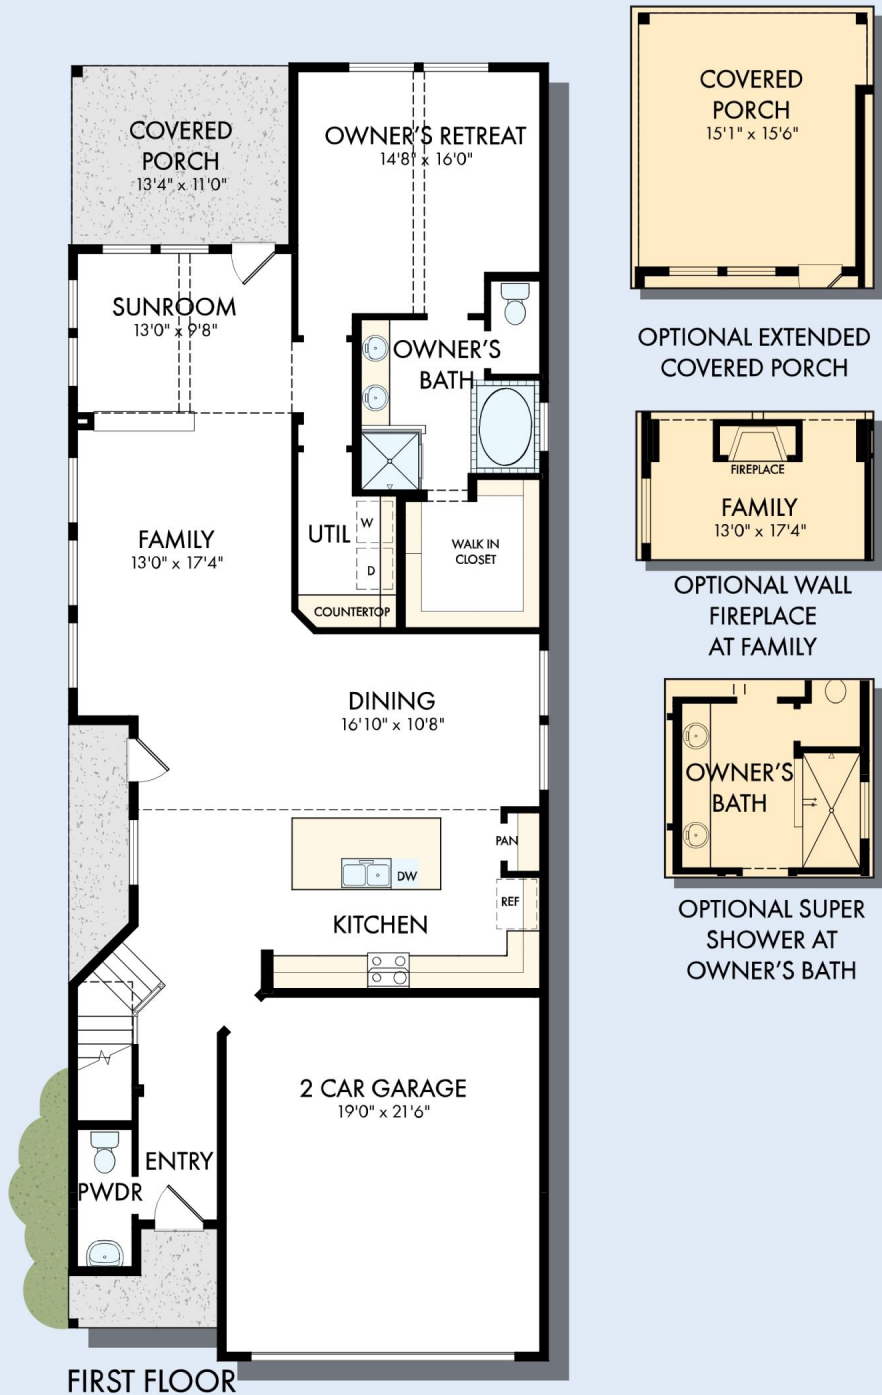

THE KINGSLAND

Exterior A

2,472 - 2,502 sq. ft.

3 - 4 Bedrooms

2 Full Baths

1 Half Bath

2 Car Garage

Exterior B

Exterior D

David Weekley
Homes

THE KINGSLAND

2,472 - 2,502 sq. ft. • 3 - 4 Bedrooms • 2 Full Baths • 1 Half Bath • 2 Car Garage

THE KINGSLAND

OPTIONAL BEDROOM 4 AT RETREAT

SECOND FLOOR

For additional options, please visit DavidWeekleyHomes.com