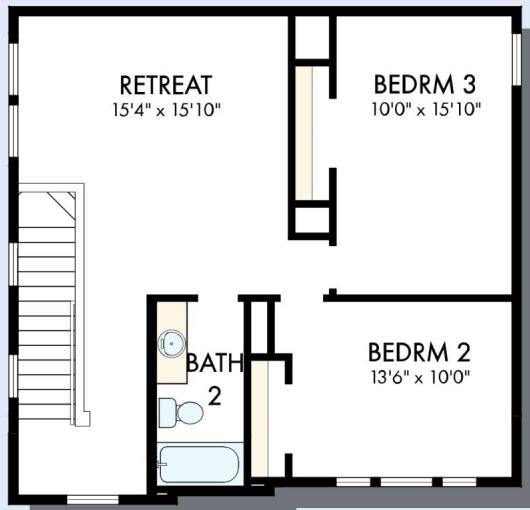

THE KINGSLAND

Exterior A

2,472 - 2,502 sq. ft.

3 - 4 Bedrooms

2 Full Baths

1 Half Bath

2 Car Garage

Exterior B

Exterior D

David Weekley
Homes

THE KINGSLAND

2,472 - 2,502 sq. ft. • 3 - 4 Bedrooms • 2 Full Baths • 1 Half Bath • 2 Car Garage

THE KINGSLAND

OPTIONAL BEDROOM 4 AT RETREAT

SECOND FLOOR

For additional options, please visit DavidWeekleyHomes.com