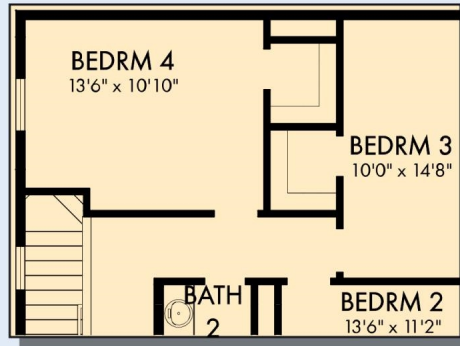

THE KINGSLAND

Exterior A

2,472 - 2,502 sq. ft.

3 - 4 Bedrooms

2 Full Baths

1 Half Bath

2 Car Garage

Exterior B

Exterior D

David Weekley
Homes

THE KINGSLAND

2,472 - 2,502 sq. ft. • 3 - 4 Bedrooms • 2 Full Baths • 1 Half Bath • 2 Car Garage

THE KINGSLAND

OPTIONAL BEDROOM 4 AT RETREAT

SECOND FLOOR

For additional options, please visit DavidWeekleyHomes.com