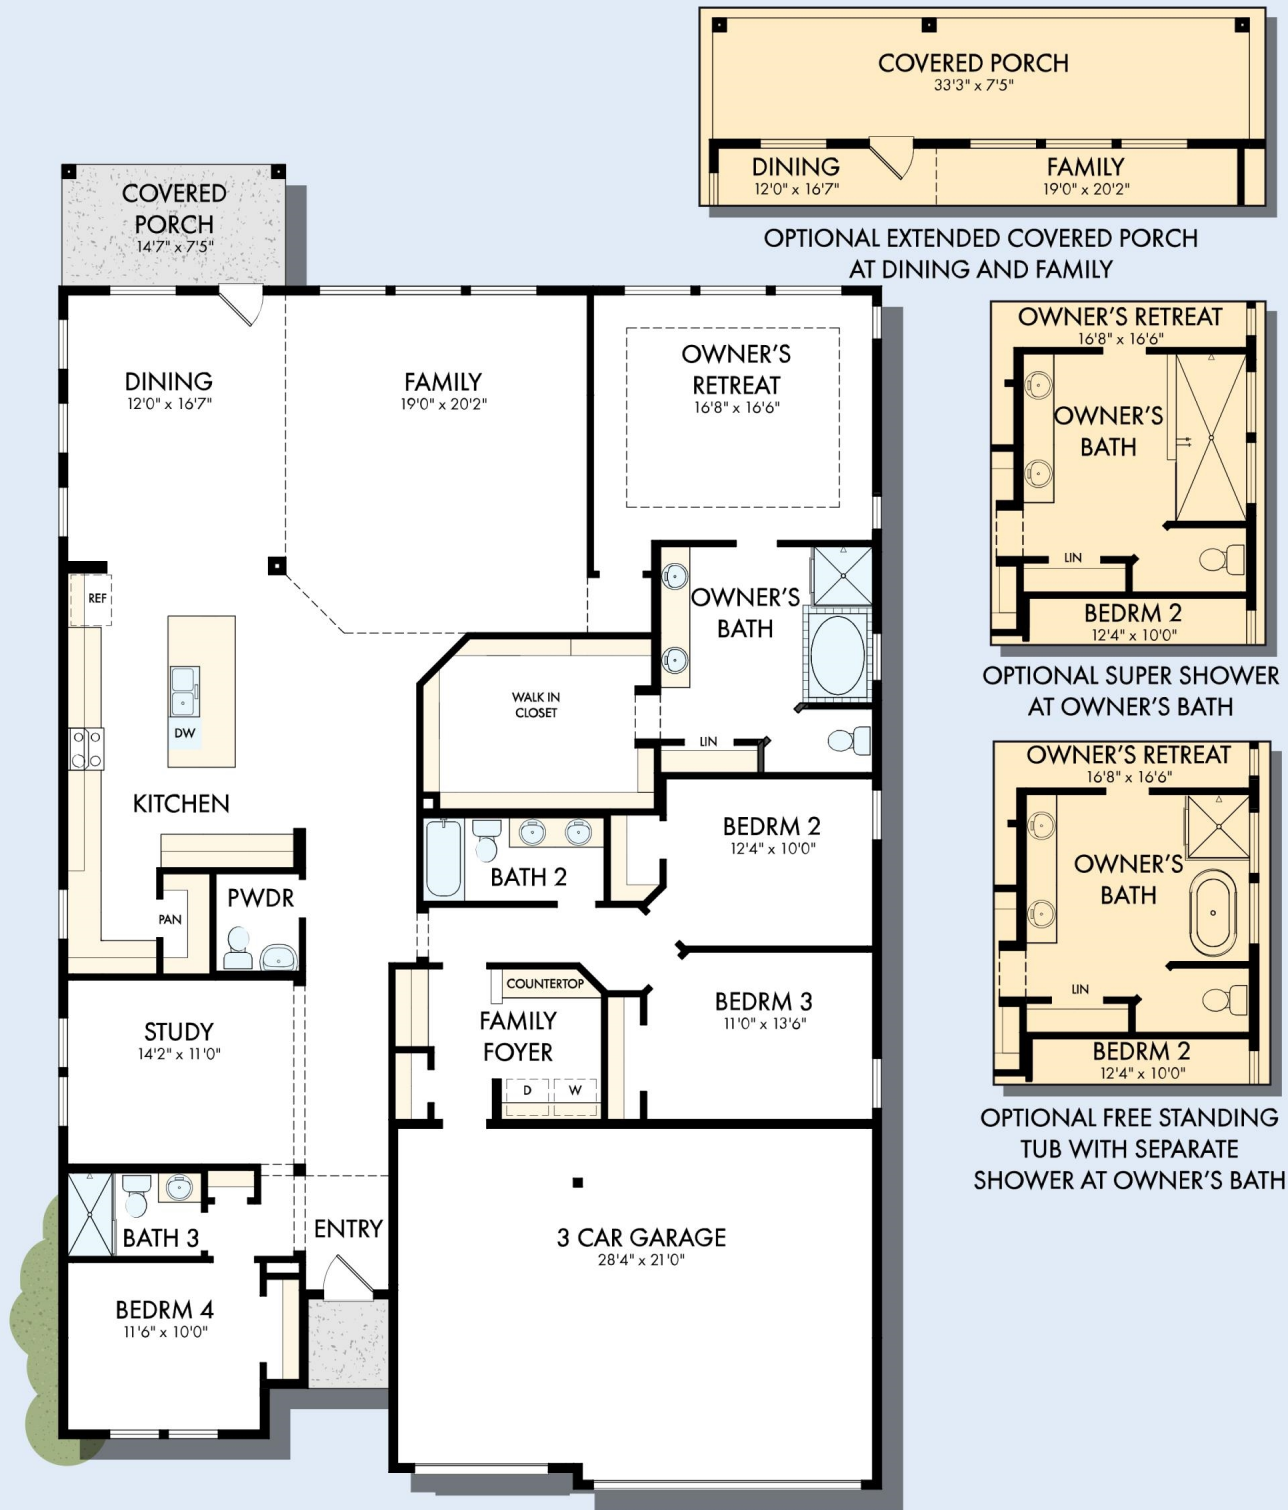

THE GRAPELAND

Exterior A

2,870 - 2,909 sq. ft.

4 Bedrooms

3 Full Baths

1 Half Bath

3 Car Garage

Exterior B

Exterior C

David Weekley
Homes

THE GRAPELAND

2,870 - 2,909 sq. ft. • 4 Bedrooms • 3 Full Baths • 1 Half Bath • 3 Car Garage

T066 in 2422 SAN

For additional options, please visit DavidWeekleyHomes.com

4/27/2026