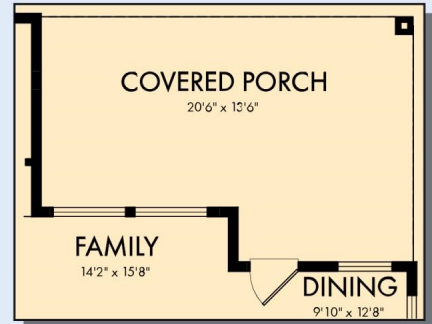

THE VIOLET

Exterior X

Exterior Y

2,568 - 2,812 sq. ft.

4 - 5 Bedrooms

3 - 4 Full Baths

1 Half Bath

2 Car Garage

David Weekley
Homes

THE VIOLET

2,568 - 2,812 sq. ft. • 4 - 5 Bedrooms • 3 - 4 Full Baths • 1 Half Bath • 2 Car Garage

FIRST FLOOR

OPTIONAL EXTENDED COVERED PORCH

OPTIONAL SUPER SHOWER AT OWNER'S BATH

OPTIONAL WALL FIREPLACE AT FAMILY