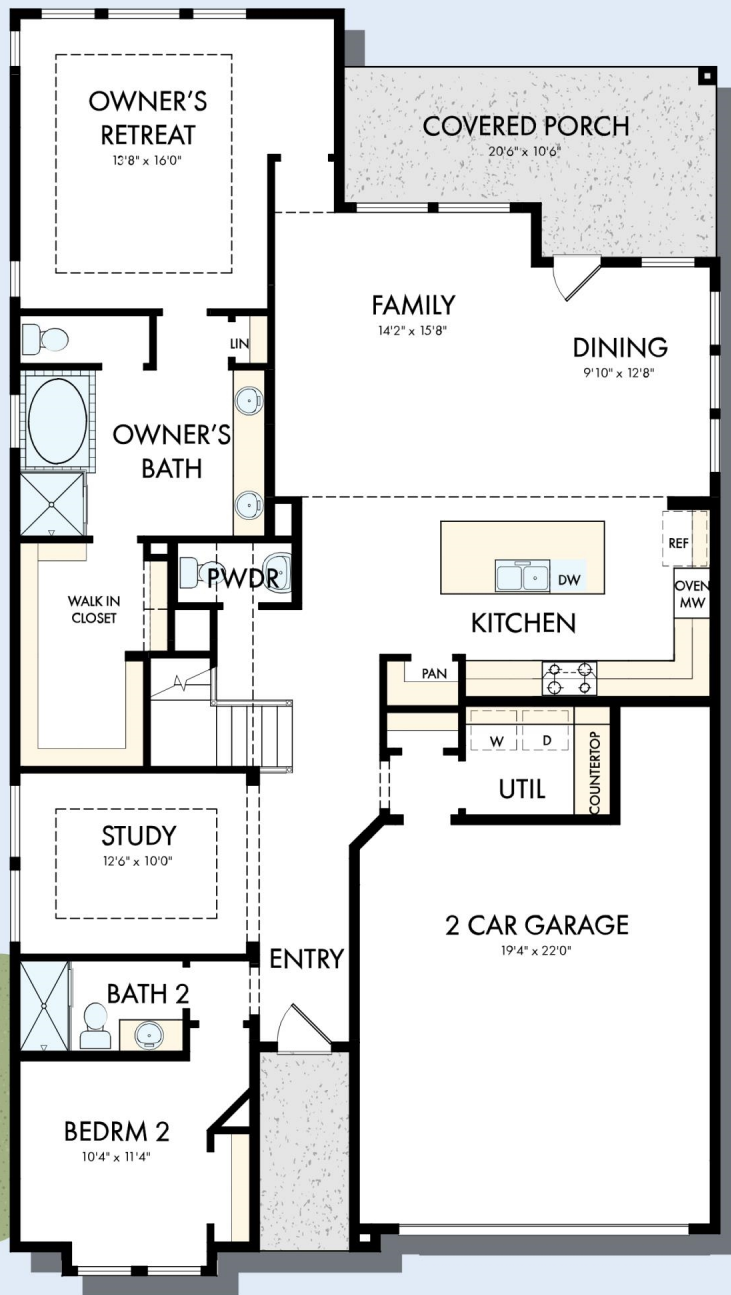

THE VIOLET

Exterior X

Exterior Y

2,568 - 2,812 sq. ft.

4 - 5 Bedrooms

3 - 4 Full Baths

1 Half Bath

2 Car Garage

David Weekley
Homes

THE VIOLET

2,568 - 2,812 sq. ft. • 4 - 5 Bedrooms • 3 - 4 Full Baths • 1 Half Bath • 2 Car Garage

FIRST FLOOR

OPTIONAL EXTENDED COVERED PORCH

OPTIONAL SUPER SHOWER AT OWNER'S BATH

OPTIONAL WALL FIREPLACE AT FAMILY