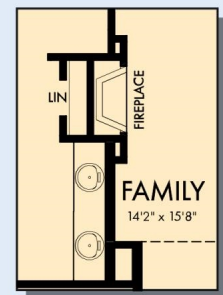

David Weekley
Homes

THE VIOLET

2,568 - 2,812 sq. ft. • 4 - 5 Bedrooms • 3 - 4 Full Baths • 1 Half Bath • 2 Car Garage

FIRST FLOOR

OPTIONAL EXTENDED COVERED PORCH

OPTIONAL SUPER SHOWER AT OWNER'S BATH

OPTIONAL WALL FIREPLACE AT FAMILY