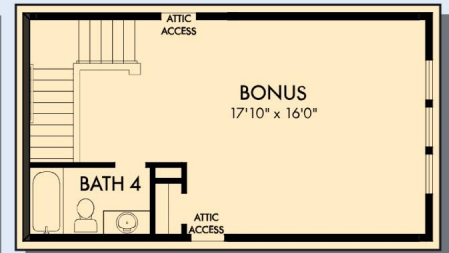

THE CAROLINE

Exterior A

2,994 - 3,895 sq. ft.

4 - 5 Bedrooms

3 - 4 Full Baths

4 Car Garage

Exterior B

Exterior C

David Weekley
Homes

THE CAROLINE

2,994 - 3,895 sq. ft. • 4 - 5 Bedrooms • 3 - 4 Full Baths • 4 Car Garage

THE CAROLINE

OPTIONAL SECOND FLOOR BONUS WITH BEDROOM 5 AND BATH 4

OPTIONAL SECOND FLOOR BONUS WITH BATH 4