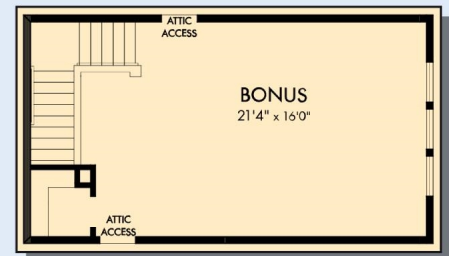

THE CAROLINE

Exterior A

2,994 - 3,895 sq. ft.

4 - 5 Bedrooms

3 - 4 Full Baths

4 Car Garage

Exterior B

Exterior C

David Weekley
Homes

THE CAROLINE

2,994 - 3,895 sq. ft. • 4 - 5 Bedrooms • 3 - 4 Full Baths • 4 Car Garage

THE CAROLINE

OPTIONAL SECOND FLOOR BONUS WITH BEDROOM 5 AND BATH 4

OPTIONAL SECOND FLOOR BONUS WITH BATH 4