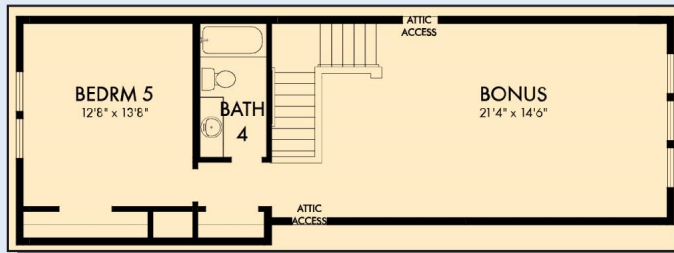

THE CAROLINE

Exterior A

2,994 - 3,895 sq. ft.

4 - 5 Bedrooms

3 - 4 Full Baths

4 Car Garage

Exterior B

Exterior C

David Weekley
Homes

THE CAROLINE

2,994 - 3,895 sq. ft. • 4 - 5 Bedrooms • 3 - 4 Full Baths • 4 Car Garage

THE CAROLINE

OPTIONAL SECOND FLOOR BONUS WITH BEDROOM 5 AND BATH 4

OPTIONAL SECOND FLOOR BONUS WITH BATH 4