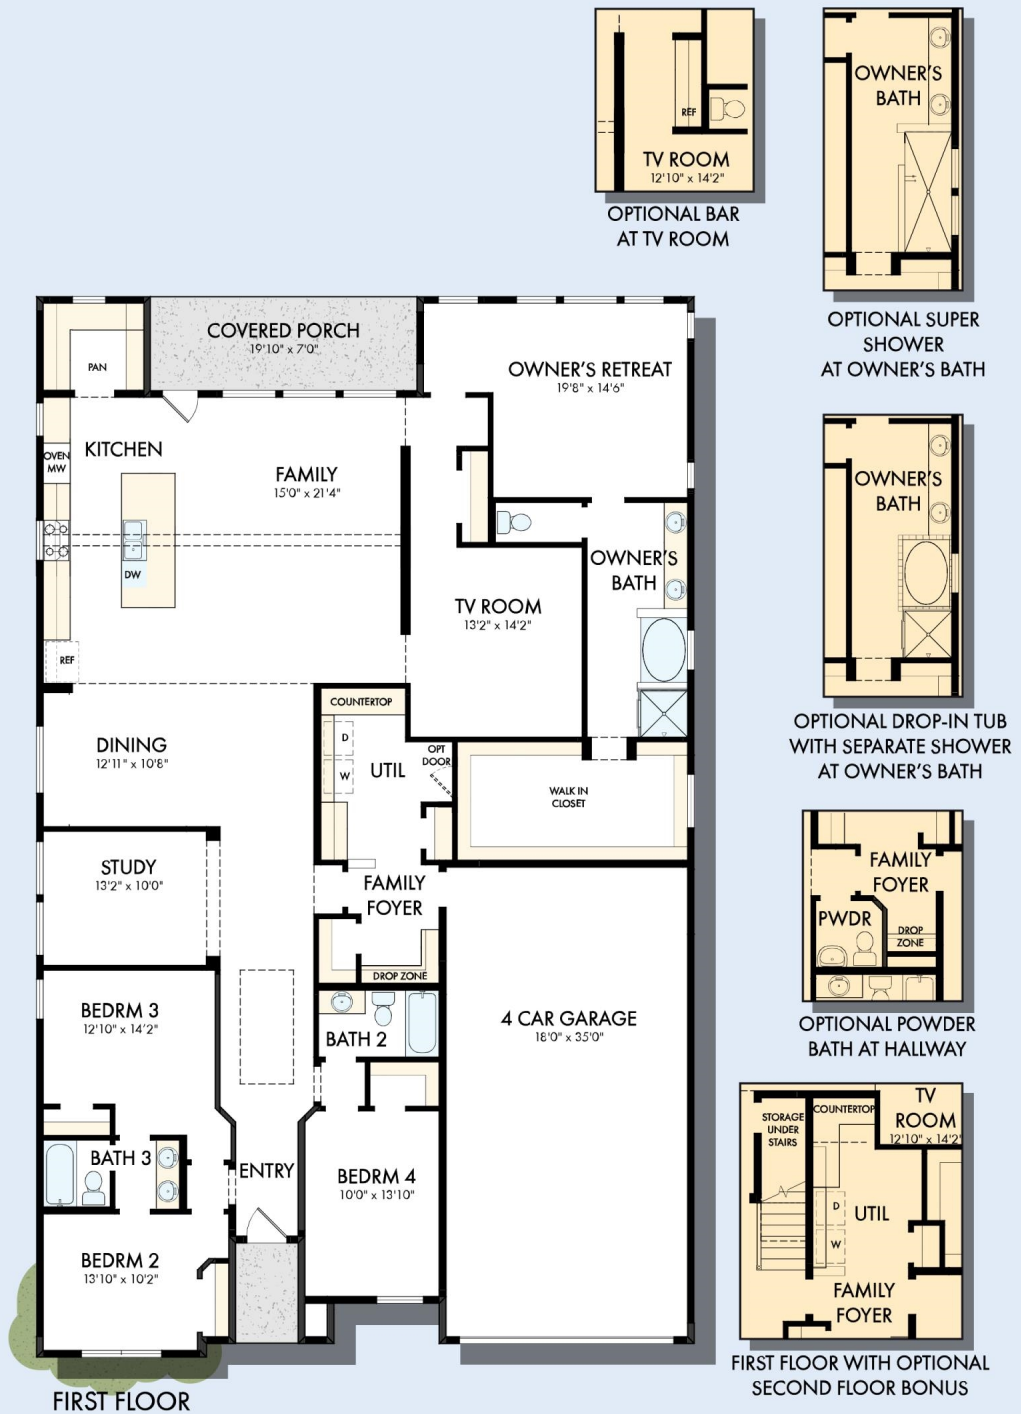

THE CAROLINE

Exterior A

2,994 - 3,895 sq. ft.

4 - 5 Bedrooms

3 - 4 Full Baths

4 Car Garage

Exterior B

Exterior C

David Weekley
Homes

THE CAROLINE

2,994 - 3,895 sq. ft. • 4 - 5 Bedrooms • 3 - 4 Full Baths • 4 Car Garage

THE CAROLINE

OPTIONAL SECOND FLOOR BONUS WITH BEDROOM 5 AND BATH 4

OPTIONAL SECOND FLOOR BONUS WITH BATH 4