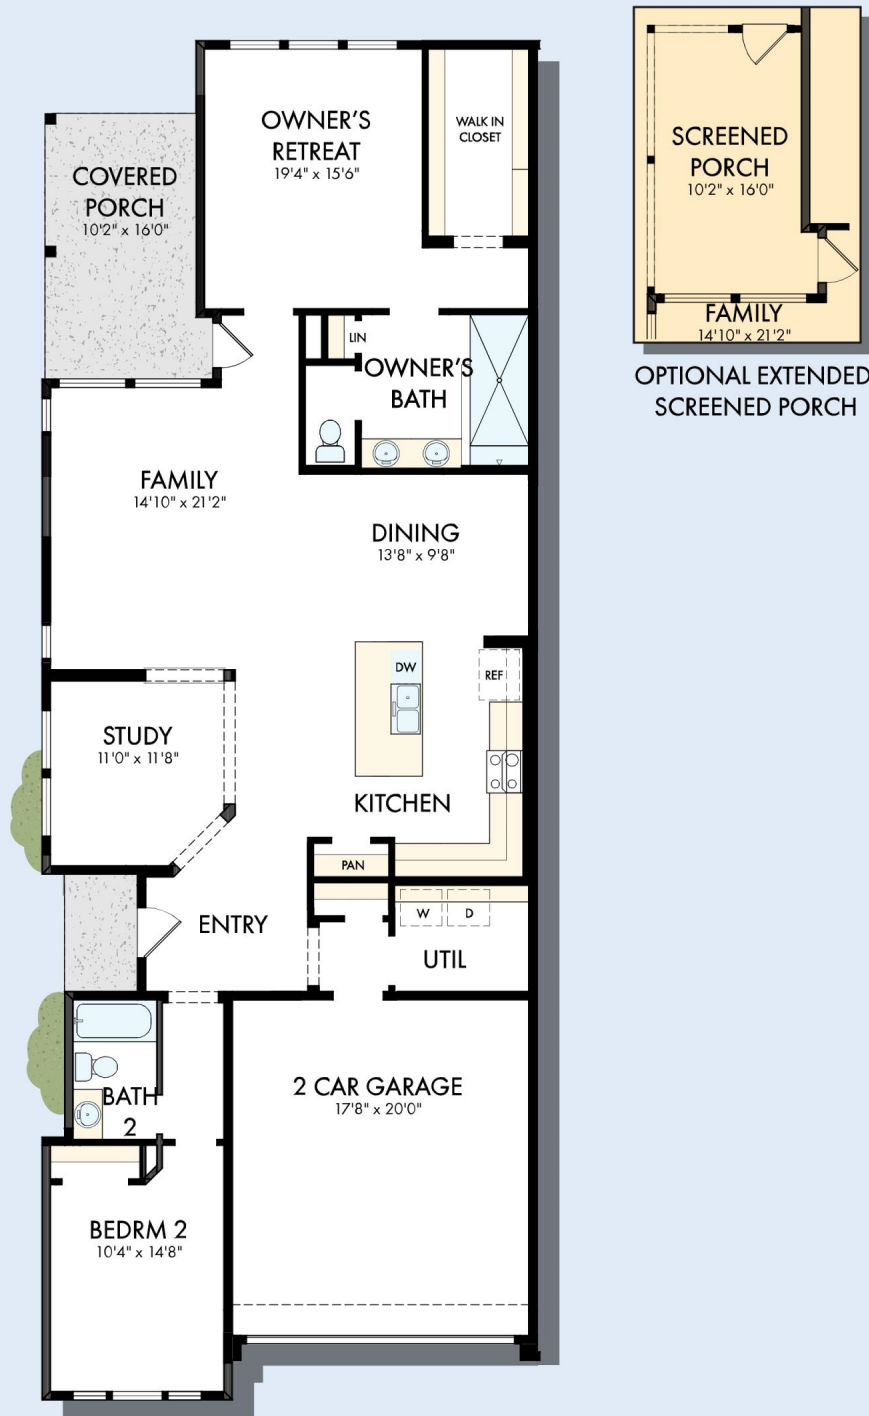

THE CLARITY

Exterior A

1,724 - 1,726 sq. ft.

2 Bedrooms

2 Full Baths

2 Car Garage

Exterior B

Exterior C

Encore
by David Weekley Homes

THE CLARITY

1,724 - 1,726 sq. ft. • 2 Bedrooms • 2 Full Baths • 2 Car Garage

B926 in 3286 RAL

For additional options, please visit DavidWeekleyHomes.com

6/15/2026

See a David Weekley Homes Sales Consultant for details. Prices, plans, dimensions, features, specifications, materials, and availability of homes or communities are subject to change without notice or obligation. Illustrations are artist's depictions only and may differ from completed improvements. Copyright © 2026 David Weekley Homes - All Rights Reserved. Raleigh, Durham, Chapel Hill, NC