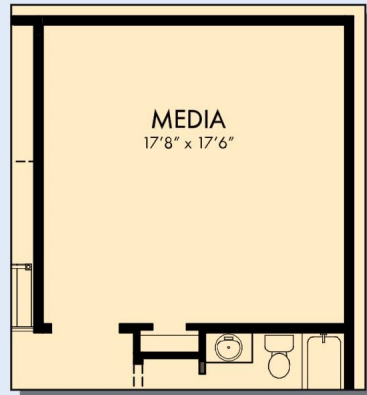

THE BLANCO

OPTIONAL MEDIA