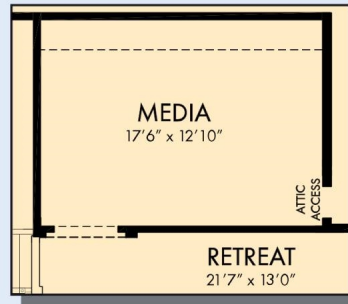

THE MALINDA

Exterior J

2,874 - 3,276 sq. ft.

4 Bedrooms

3 Full Baths

2 Car Garage

Exterior I

Exterior K

David Weekley
Homes

THE MALINDA

2,874 - 3,276 sq. ft. • 4 Bedrooms • 3 Full Baths • 2 Car Garage

THE MALINDA

OPTIONAL MEDIA AT RETREAT

OPTIONAL MEDIA 2 AT RETREAT

SECOND FLOOR

For additional options, please visit DavidWeekleyHomes.com