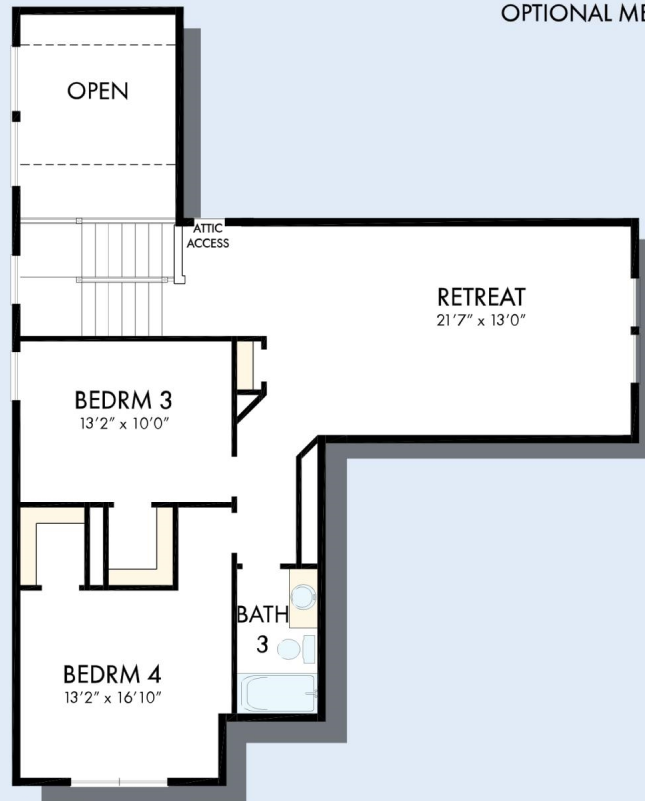

THE MALINDA

Exterior J

2,874 - 3,276 sq. ft.

4 Bedrooms

3 Full Baths

2 Car Garage

Exterior I

Exterior K

David Weekley
Homes

THE MALINDA

2,874 - 3,276 sq. ft. • 4 Bedrooms • 3 Full Baths • 2 Car Garage

THE MALINDA

OPTIONAL MEDIA AT RETREAT

OPTIONAL MEDIA 2 AT RETREAT

SECOND FLOOR

For additional options, please visit DavidWeekleyHomes.com