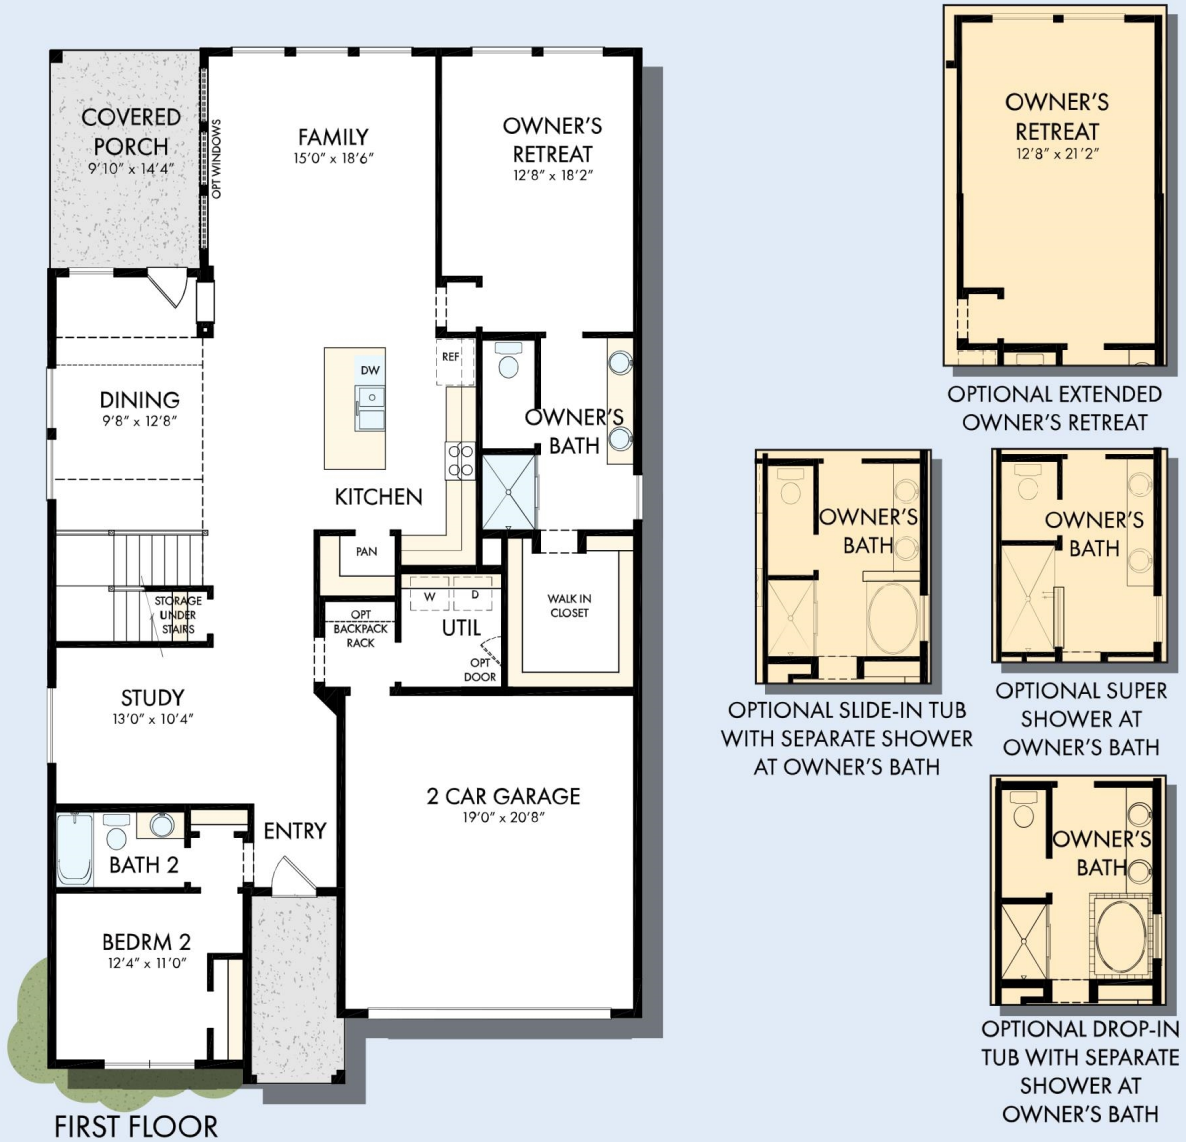

THE MALINDA

Exterior J

2,874 - 3,276 sq. ft.

4 Bedrooms

3 Full Baths

2 Car Garage

Exterior I

Exterior K

David Weekley
Homes

THE MALINDA

2,874 - 3,276 sq. ft. • 4 Bedrooms • 3 Full Baths • 2 Car Garage

THE MALINDA

OPTIONAL MEDIA AT RETREAT

OPTIONAL MEDIA 2 AT RETREAT

SECOND FLOOR

For additional options, please visit DavidWeekleyHomes.com